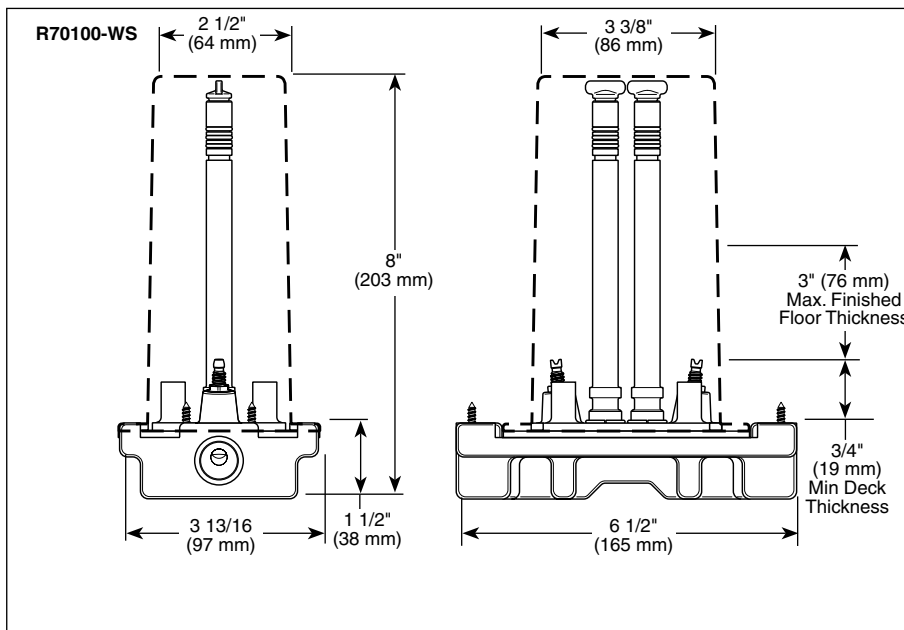

Submitted Model No.: _____

Specific Features: _____

BRIZO®

SINGLE HOLE FREESTANDING FLOOR MOUNTED TUB FILLER ROUGH-IN

- R70100
- R70100-WS (With Stops)

STANDARD SPECIFICATIONS:

- 1/2" NPT female inlets.
- Forged brass body.
- Available with integrated stops (R70100-WS).
- Innovative mounting system provides for simple stable installation.
- Accommodates finished floor thickness up to 3".
- Vertical spout height remains constant to finished floor.
- Pre-assembled test caps allow air or water pressure testing without trim.
- Pre-assembled protective plasterguard with information label indicating finished floor location.
- Pre-assembled gasket to isolate living space.
- Rigid galvanized installation template included (not shown).
- Refer to product installation instructions.
- Trim sold separately.