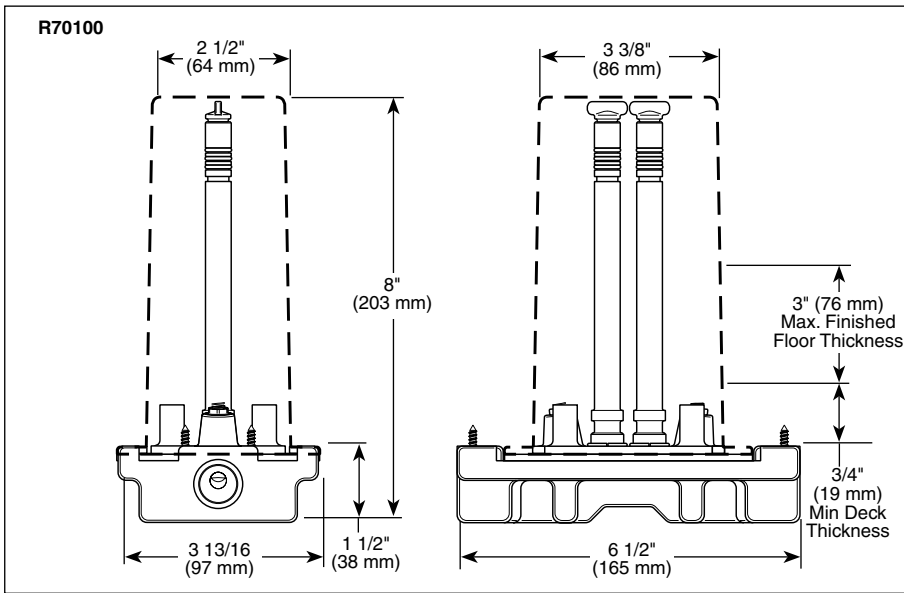

Submitted Model No.: _____

Specific Features: _____

BRIZO®

SINGLE HOLE FREESTANDING FLOOR MOUNTED TUB FILLER ROUGH-IN

- R70100
- R70100-WS (With Stops)

STANDARD SPECIFICATIONS:

- 1/2" NPT female inlets.
- Forged brass body.
- Available with integrated stops (R70100-WS).
- Innovative mounting system provides for simple stable installation.
- Accommodates finished floor thickness up to 3".
- Vertical spout height remains constant to finished floor.
- Pre-assembled test caps allow air or water pressure testing without trim.
- Pre-assembled protective plasterguard with information label indicating finished floor location.
- Pre-assembled gasket to isolate living space.
- Rigid galvanized installation template included (not shown).
- Refer to product installation instructions.
- Trim sold separately.