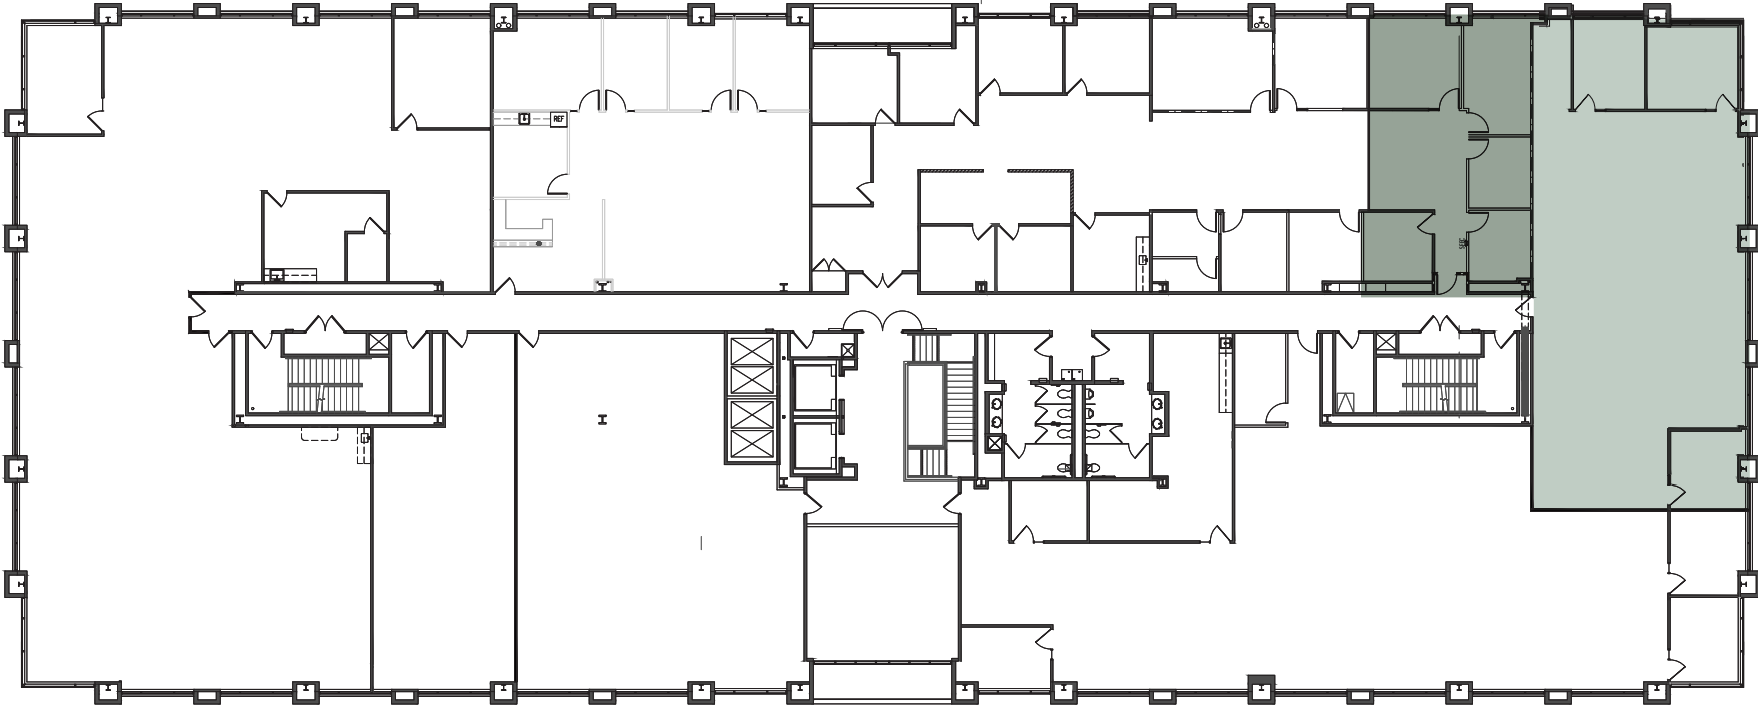

25152 SPRINGFIELD COURT

■ SUITE 275 - 1,224 RSF

■ SUITE 290 - 2,878 RSF

Contiguous to 4,102 RSF