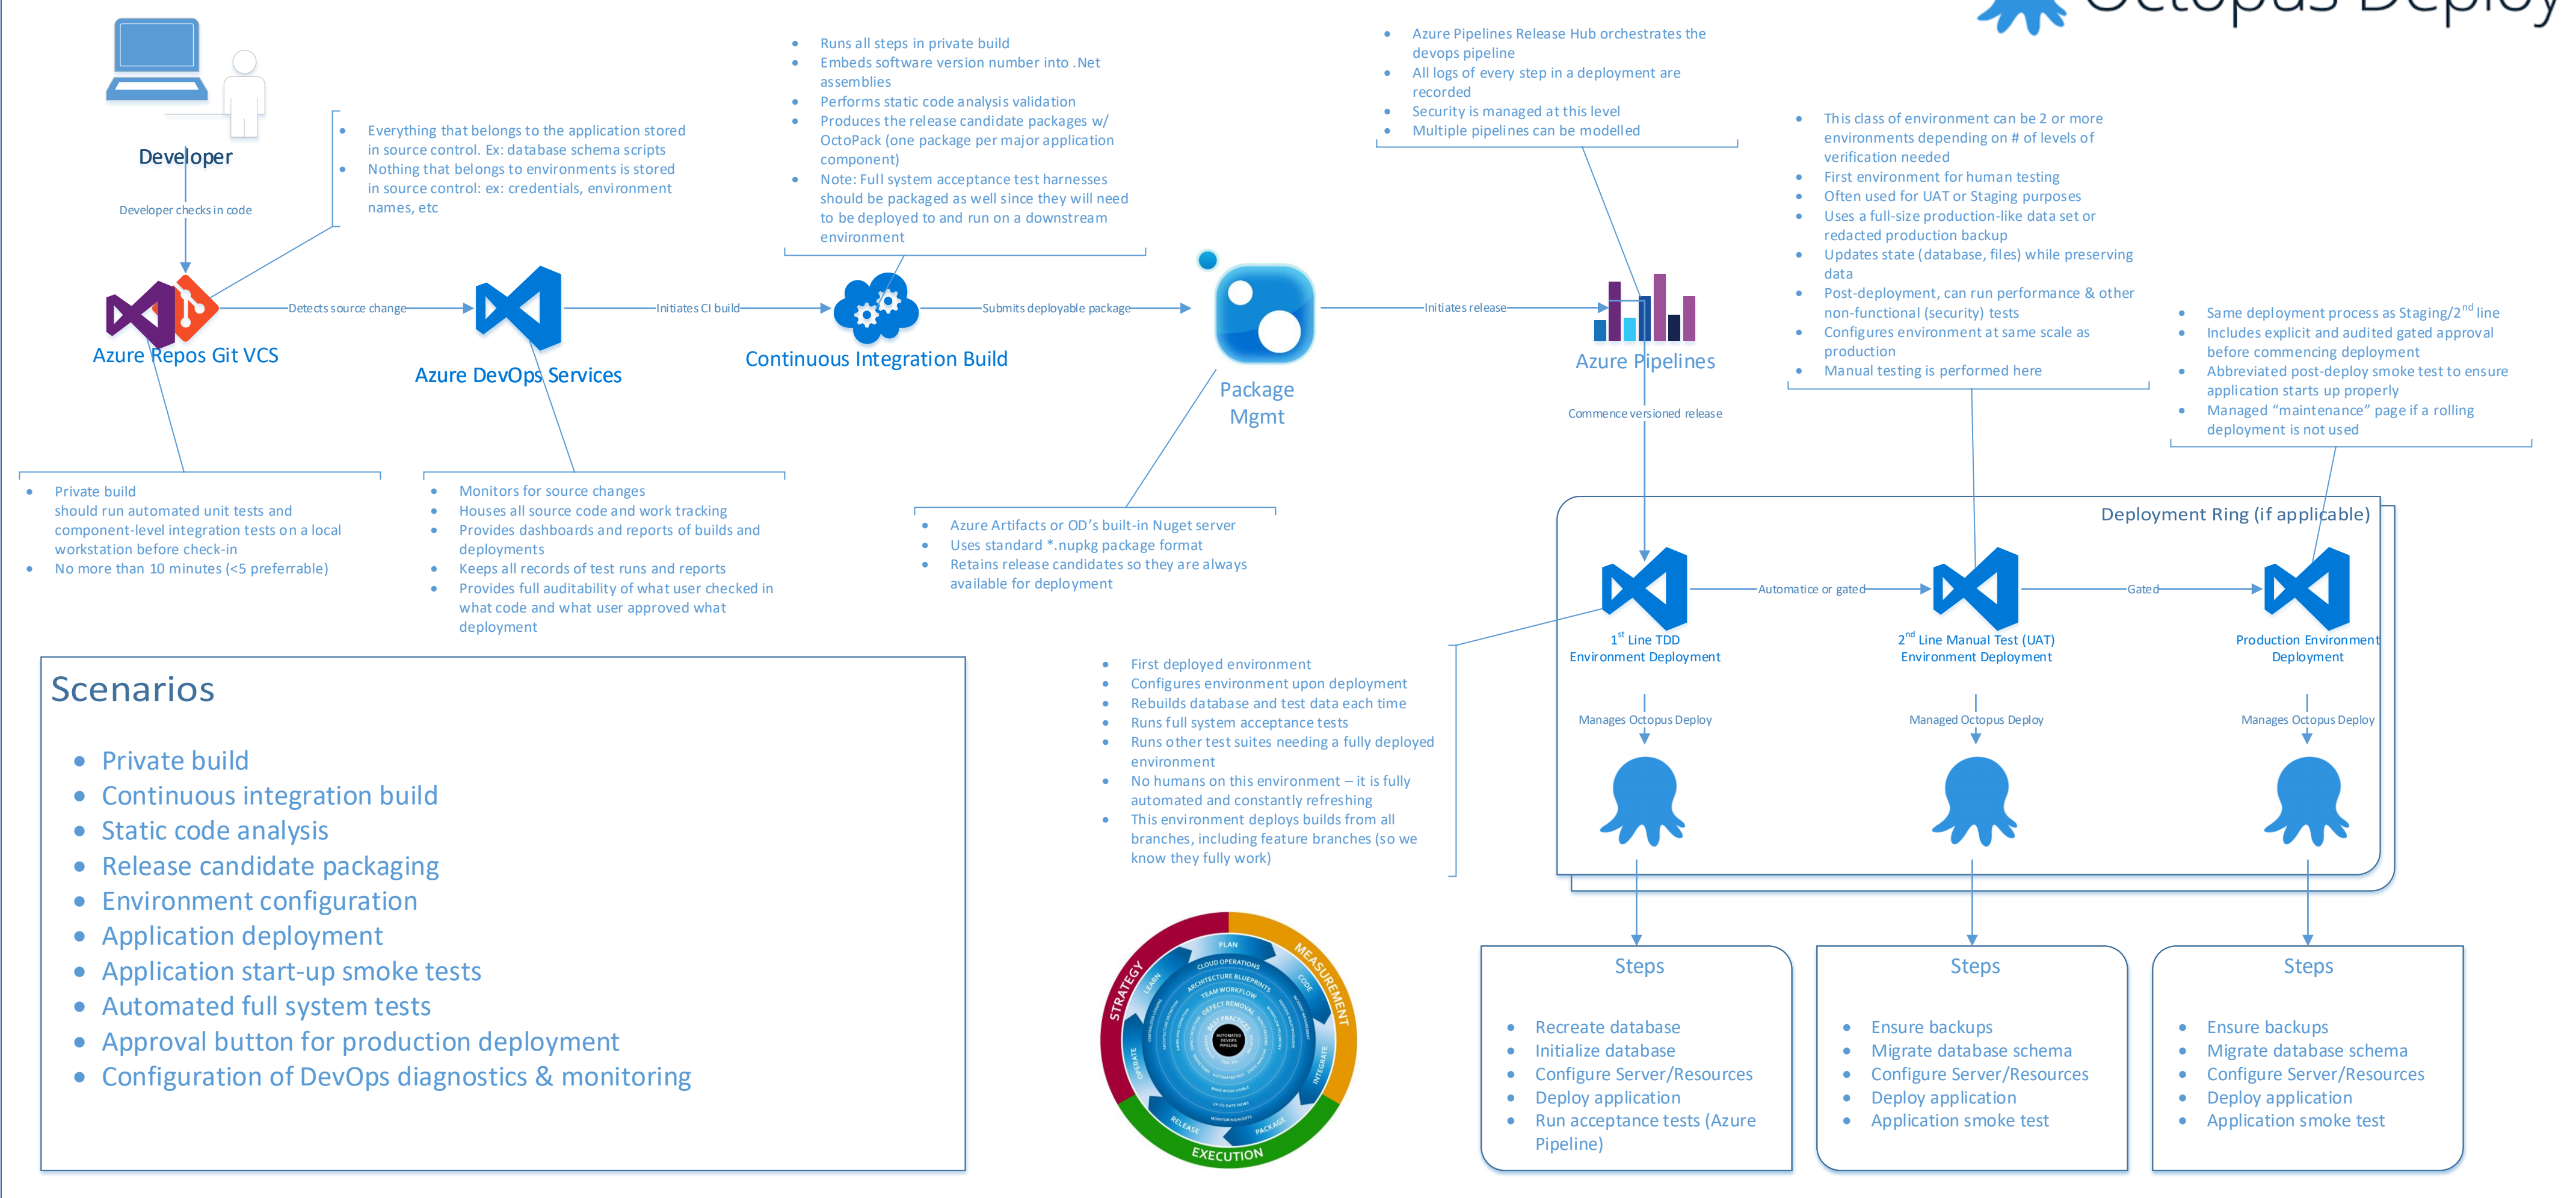

Octopus Deploy integrated with Azure DevOps Services & Azure Logical Architecture

DevOps Pipeline Process

Feature/Developer & All Branches

DevOps Environment

DevOps Pipeline Development