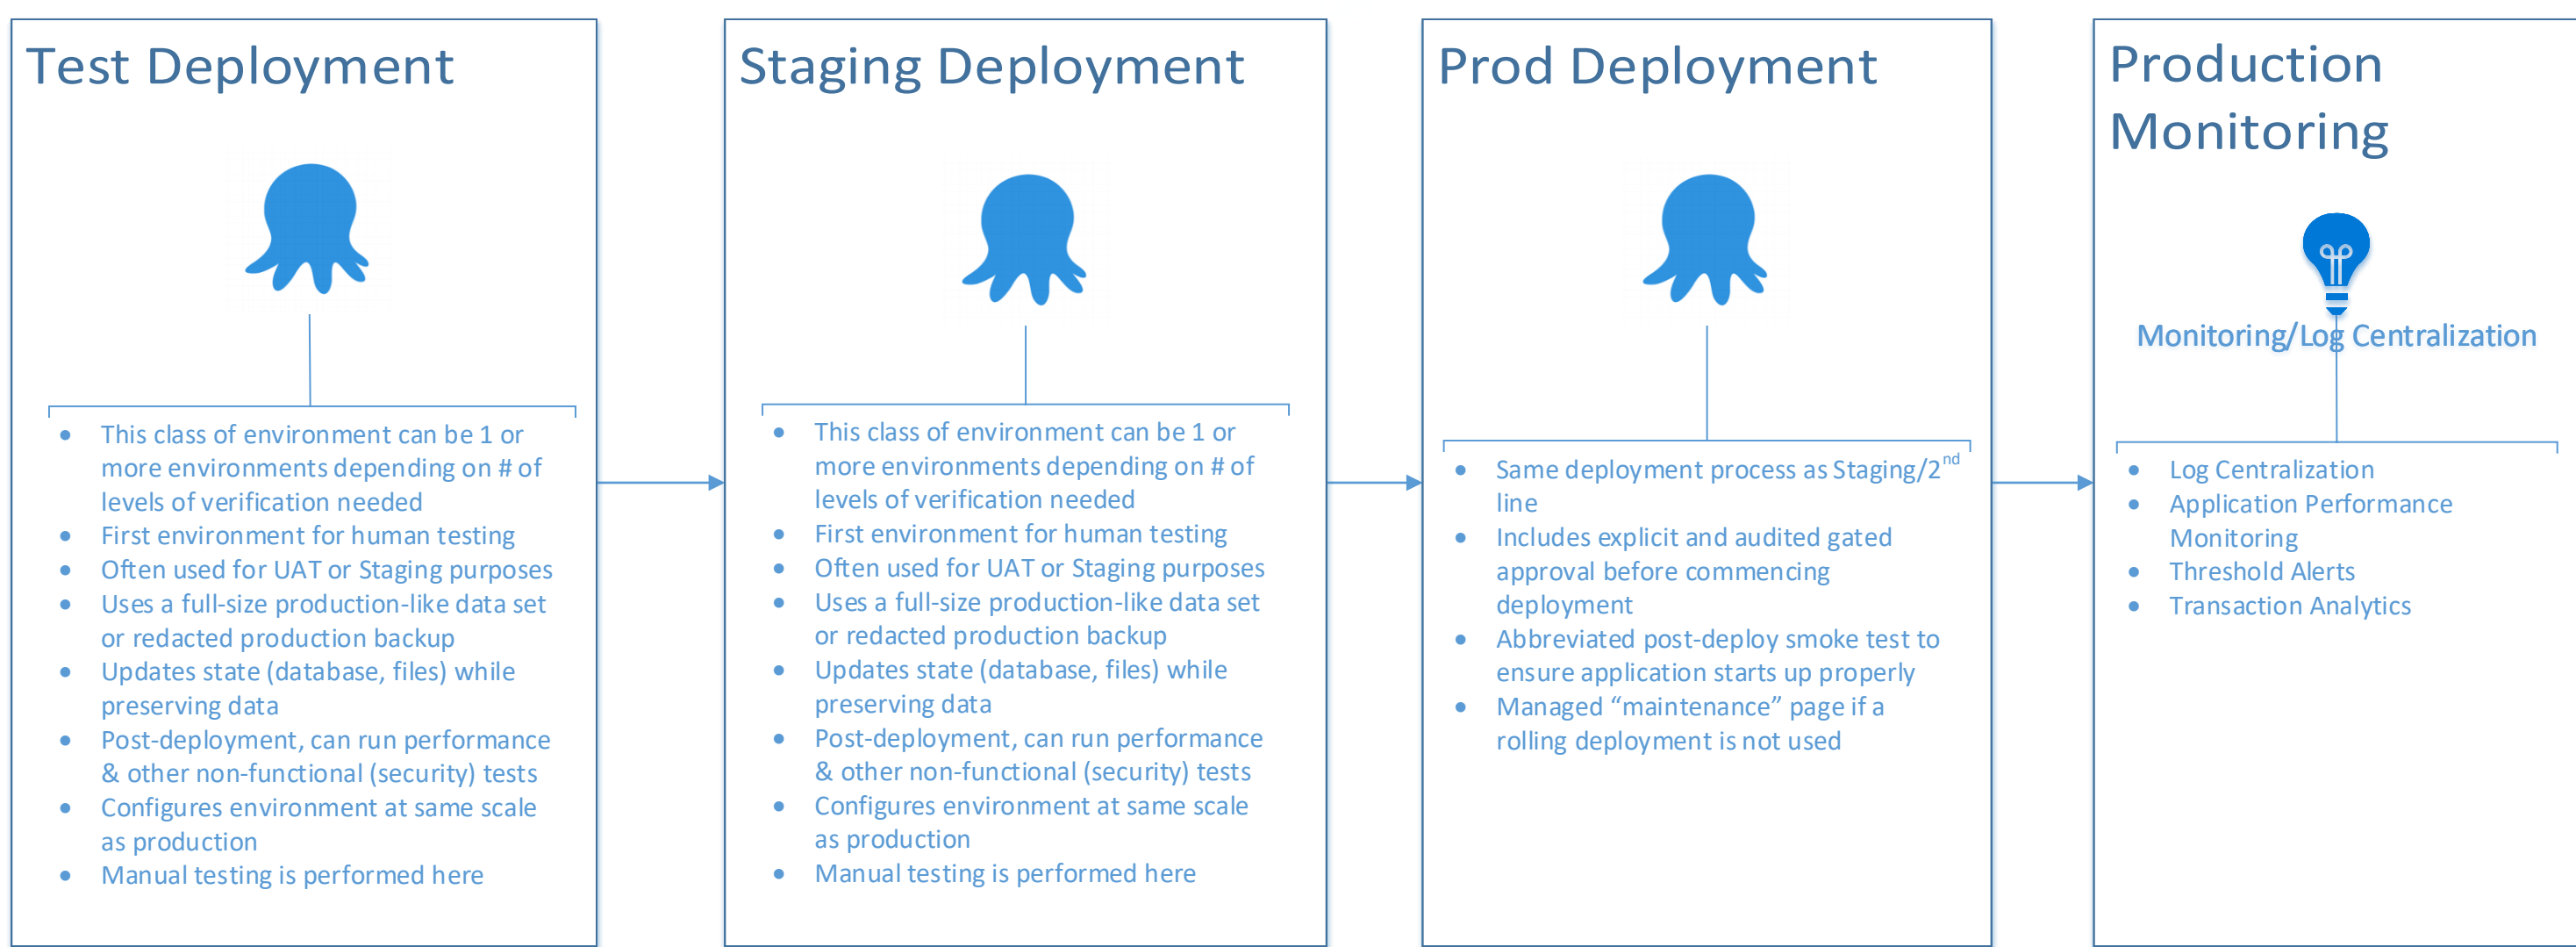

Octopus Deploy integrated with Azure DevOps Services & Azure Logical Architecture

DevOps Pipeline Process

Feature/Developer & All Branches

DevOps Environment

DevOps Pipeline Development