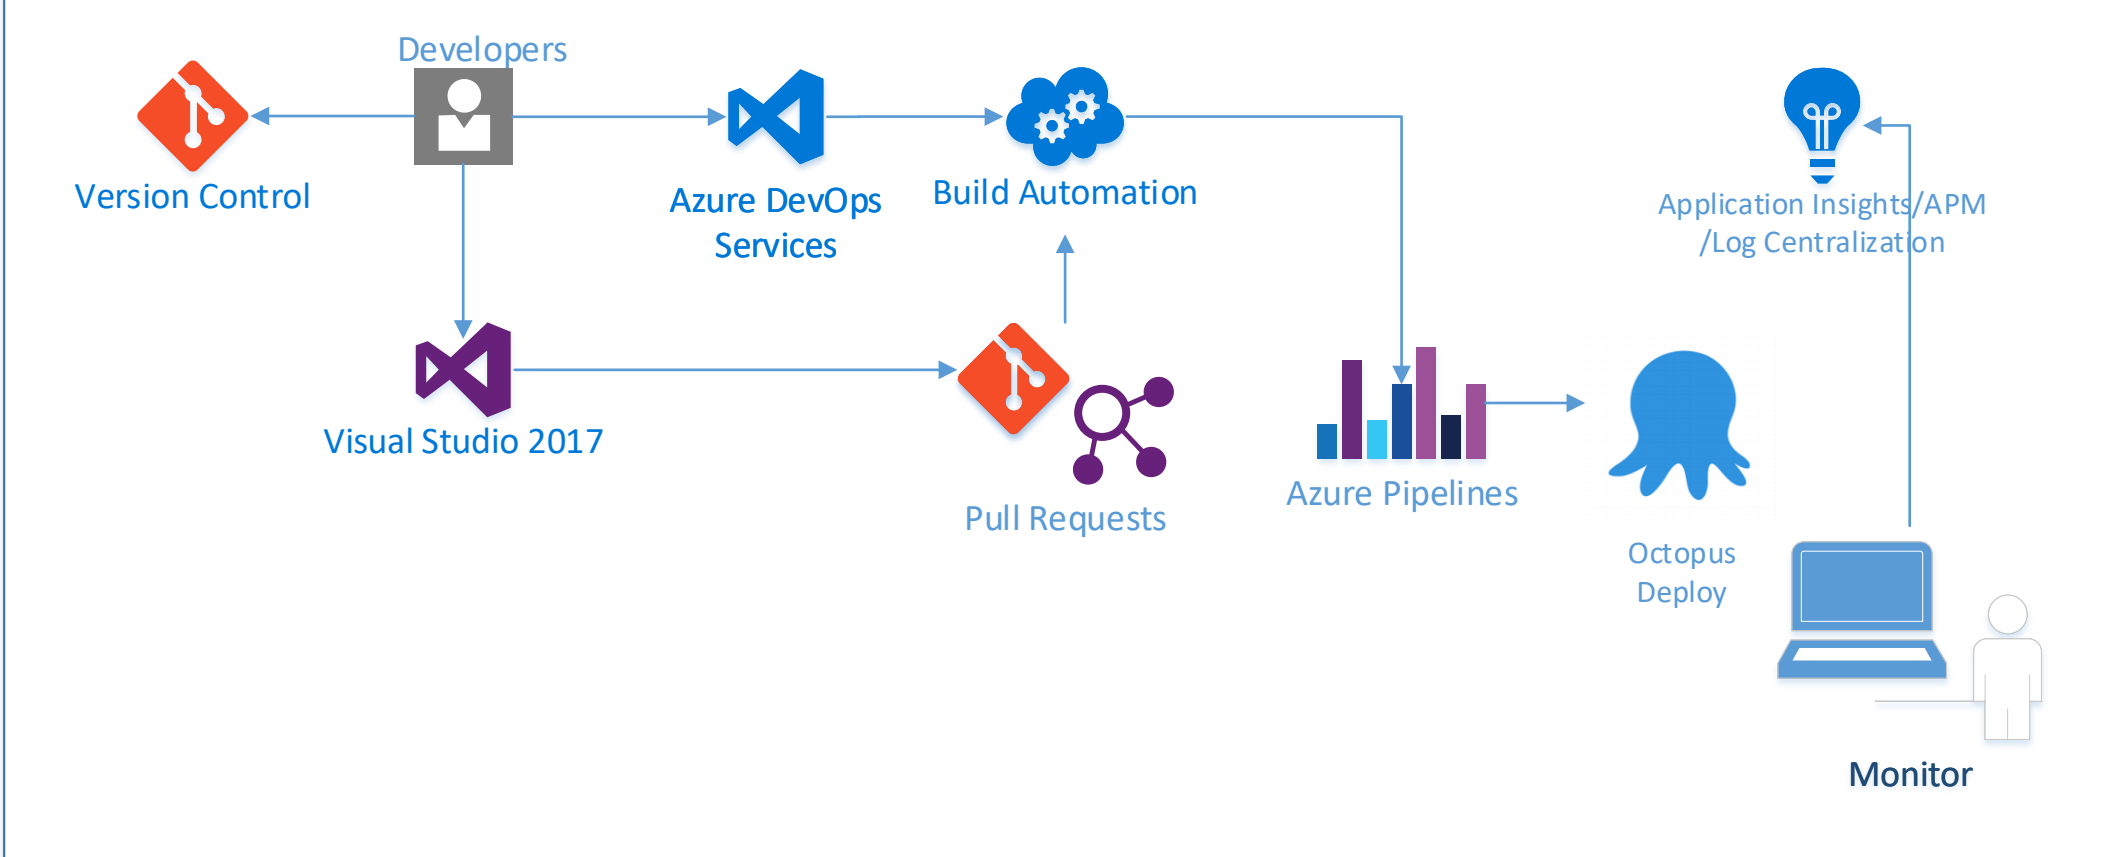

Octopus Deploy integrated with Azure DevOps Services & Azure Logical Architecture

DevOps Pipeline Process

Feature/Developer & All Branches

DevOps Environment

DevOps Pipeline Development