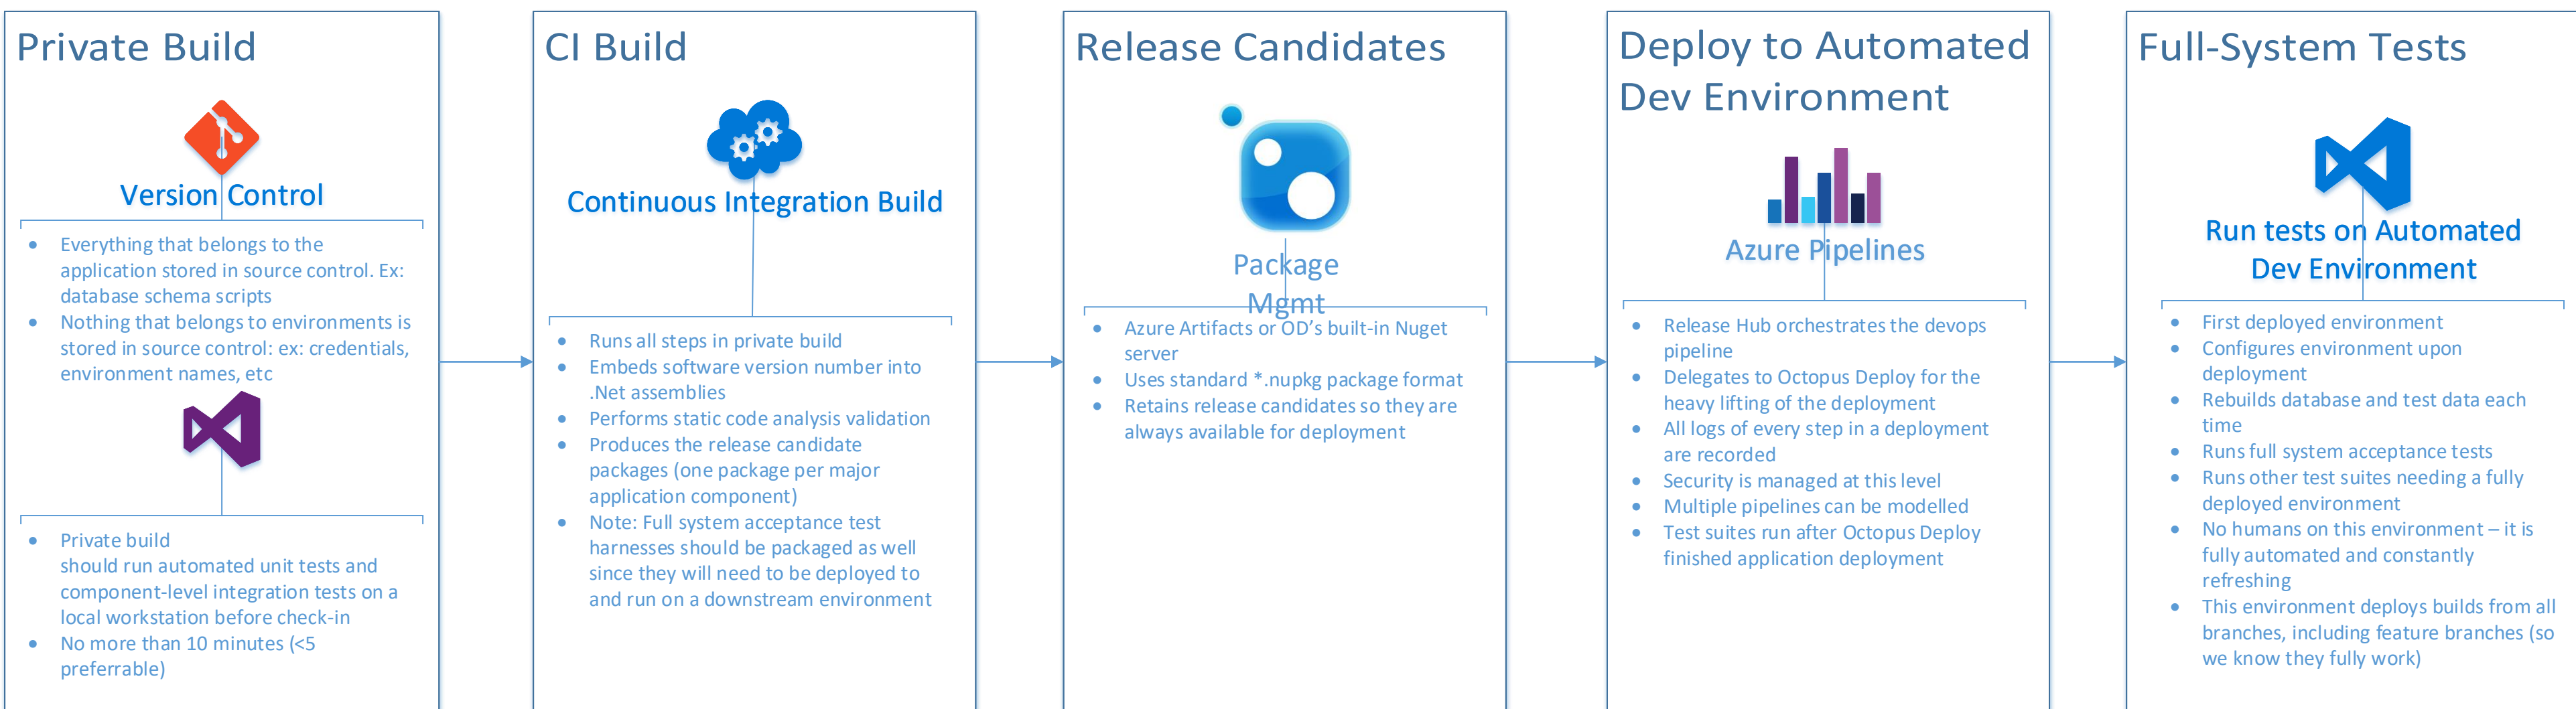

Octopus Deploy integrated with Azure DevOps Services & Azure Logical Architecture

DevOps Pipeline Process

Feature/Developer & All Branches

DevOps Environment

DevOps Pipeline Development