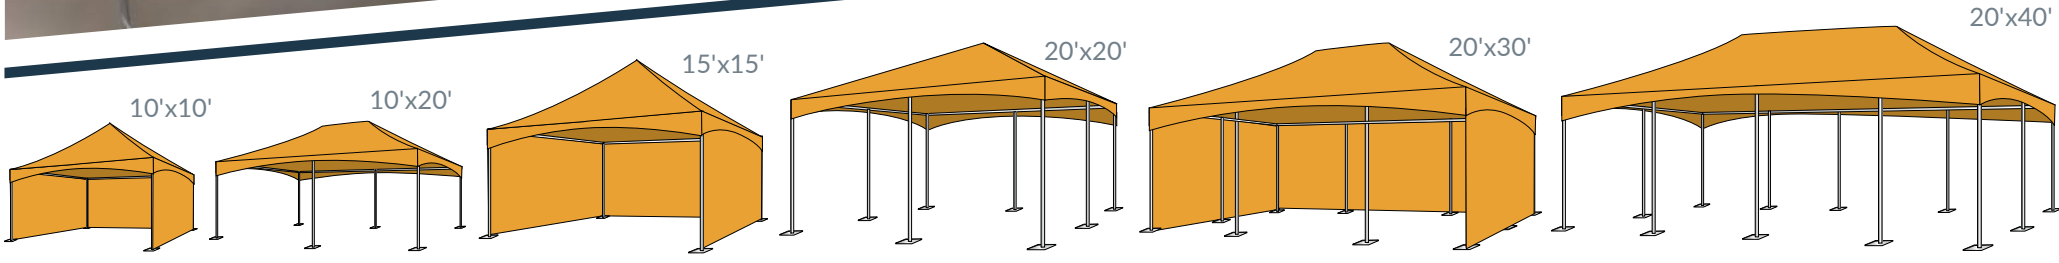

**TentCraft**

Contact us for more info.  
[tentcraft.com](http://tentcraft.com) | 800.950.4553

	10'x10'	10'x20'	15'x15'	20'x20'	20'x30'	20'x40'
Head Clearance	7'	7'	7'	7'	7'	7'
Peak Height	10'	10'	11'	12'	12'	12'
Canopy Material	22 oz Vinyl	22 oz Vinyl	22 oz Vinyl	22 oz Vinyl	22 oz Vinyl	22 oz Vinyl
Number of Legs	4	6	4	8	10	12

# TENT SIZE MATTERS.

X-SERIES FRAME TENT SPECIFICATIONS