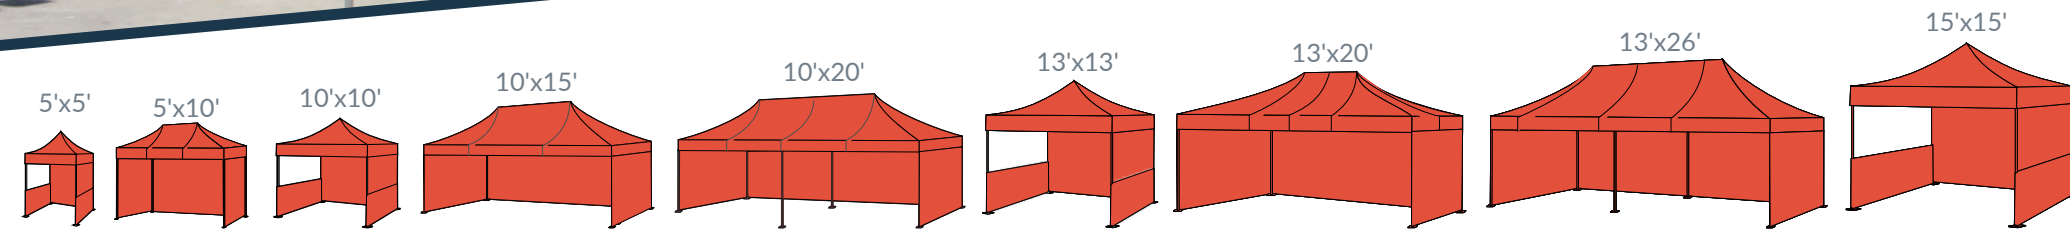

TentCraft

MONARCH TENT

CONTACT US FOR MORE INFORMATION
tentcraft.com | 800.950.4553

	5'x5'	5'x10'	10'x10'	10'x15'	10'x20'	13'x13'	13'x20'	13'x26'	15'x15'
Head Clearance	6'8"	6'8"	6'8"	6'8"	6'8"	7'1"	7'1"	7'1"	8'2"
Peak Height	9'11"	9'10"	11'10"	11'10"	11'10"	13'6"	13'6"	13'6"	15'2"
Packed Dimensions	12"x12"x62"	12"x12"x62"	15"x18"x64.5"	15"x30"x65"	15"x30"x65"	16"x18"x84"	19"x22"x84"	19"x22"x84"	20"x20"x94"
Weight	38 lbs	54 lbs	72 lbs	96 lbs	128 lbs	96 lbs	126 lbs	166 lbs	116 lbs