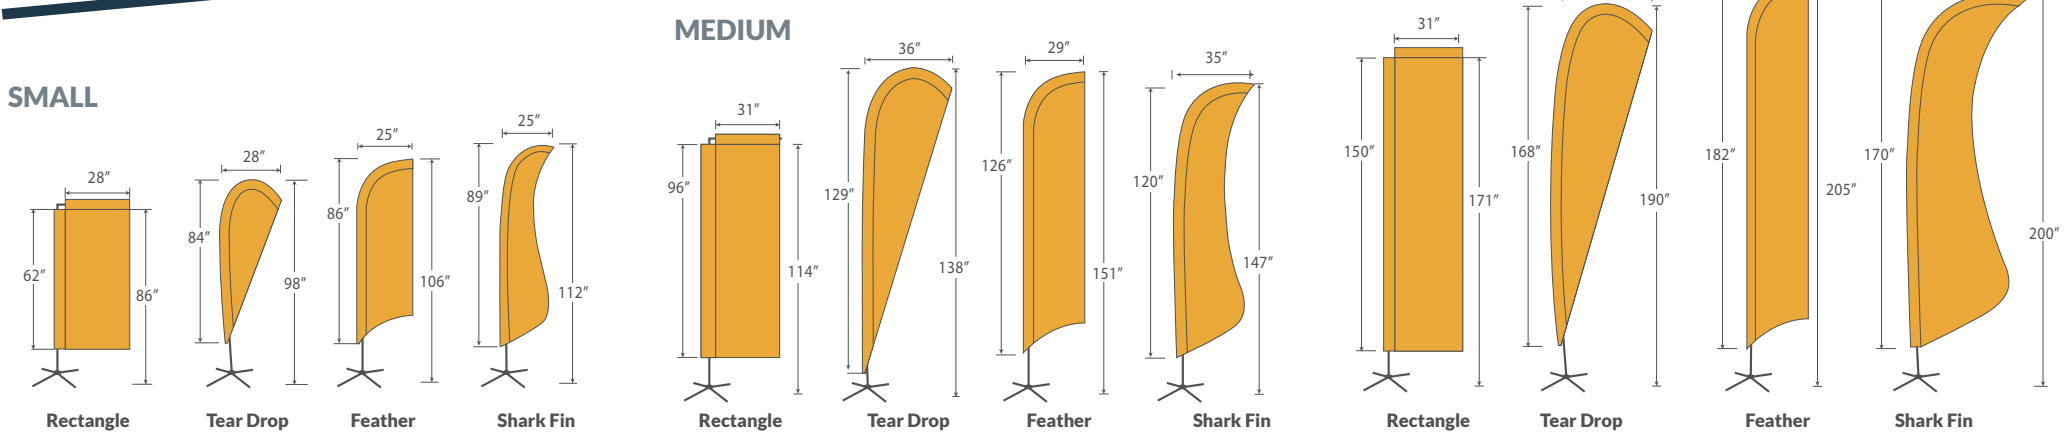

**TentCraft**

Contact us for more info.  
[tentcraft.com](http://tentcraft.com) | 800.426.9496

Fully Extended Pole Sizes: Tear Drop and Feather - Small 122.5" Medium 169" Large 223.5"

# FLAG SIZE MATTERS.

In the world of event marketing, rising above the competition is key.