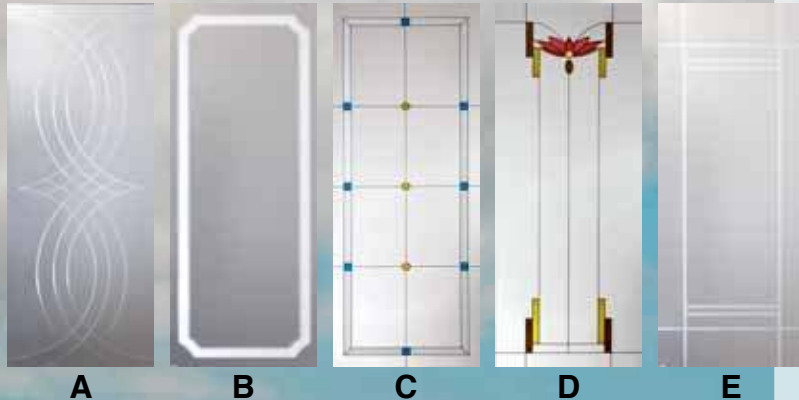

F655 Oxford in White with Standard Push Button Latch
*Only available in White

Color Options

A - White; B - Beige; C - Sandstone;
D - Maroon; E - Forest Green; F - Wineberry;
G - Wedgewood Blue; H - Black; I - Bronze

F600 STRATFORD

F658 Preston in Forest Green with Standard Push Button Latch
 *Only available in White, Beige, Sandstone, Forest Green and Wineberry

F695 Birmingham in White, Polished Brass French Lever Handle Set & Gold Expander

F698 Everton in Wedgewood Blue, Polished Brass Lever Handle Set

F600 SERIES

All Door Styles Available in French Door Configuration

Decorative Glass Options

A - Eclipse; B - Victorian; C - Temple; D - Floral; E - Geometric