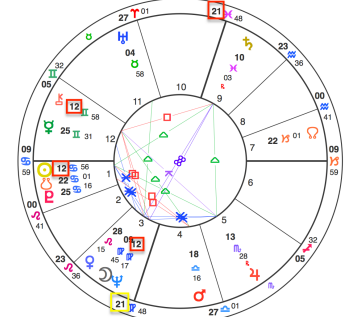

2, 11, 29

4

16, 7

In addition to...

Degree Numbers to look for in her Oprah's Astrology Chart:

2, 11, 20, 29

4, 13, 22

7, 16, 25

3 Important Birth Numbers

The Dalai Lama,

born on **7.6.1935**

6 Day of Birth

31 / 4 Life Purpose

Lhamo Thondup = **57 / 12 / 3** Destiny

3 Important Birth Numbers

Degree Numbers to look for in the Dalai Lama's Astrology Chart:

3, 12

4

6

In addition to...

Birth Code Degree Numbers to look for in the Dalai Lama's Astrology Chart:

3, 12, 21
4, 13, 22
6, 15, 24

Dalai Lama: Birth Code Degree Numbers

3, 12, 21

Dalai Lama: Birth Code Degree Numbers

4, 13, 22

Intensification Degree Numbers in the Dalai Lama's Astrology Chart:

25

Intensification Degree Numbers in the Dalai Lama's Astrology Chart:

9, 18, 27

Number 00°