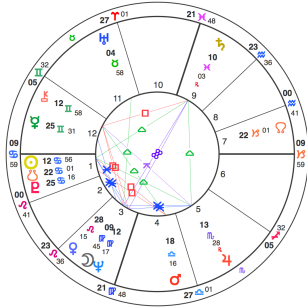

2, 11, 29

4

16, 7

In addition to...

Degree Numbers to look for in her Oprah's Astrology Chart:

2, 11, 20, 29

4, 13, 22

7, 16, 25

3 Important Birth Numbers

The Dalai Lama,

born on **7.6.1935**

6 Day of Birth

31 / 4 Life Purpose

Lhamo Thondup = **57 / 12 / 3** Destiny

3 Important Birth Numbers

Degree Numbers to look for in the Dalai Lama's Astrology Chart:

3, 12

4

6

In addition to...

Birth Code Degree Numbers to look for in the Dalai Lama's Astrology Chart:

3, 12, 21
4, 13, 22
6, 15, 24

Dalai Lama: Birth Code Degree Numbers

3, 12, 21

Dalai Lama: Birth Code Degree Numbers

4, 13, 22

Intensification Degree Numbers in the Dalai Lama's Astrology Chart:

25

Intensification Degree Numbers in the Dalai Lama's Astrology Chart:

9, 18, 27

Number 00°