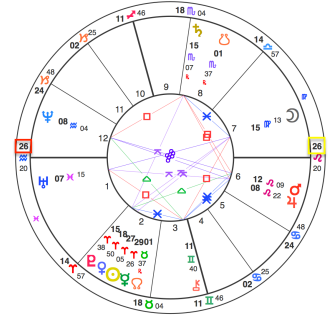

- Make note of any number that **repeats**. Pay attention to double digits that repeat as well.

Degree Number Intensifications

- Important:**
- The degree numbers for the two Lunar Nodes ♁ ♋ are counted **only once**.
 - The degree numbers for *houses that are opposite each other* are only counted **once**.

J.P. Morgan:

- One quick glance shows Morgan has the number **15°** repeated **three times** in the inner circle!

J.P. Morgan:

- 15 reduces to the root number **6** (1+5 = 6), so look for any other **6°** or **24°** degree numbers in his chart.

J.P. Morgan:

- In the Inner Circle the number **8°** is repeated **two times**.

J.P. Morgan:

- Look for any degree numbers **17°** or **26°** that also reduce to **8** - creating an intensification.

J.P. Morgan:

- Another degree number family that repeats several times in J.P. Morgan's chart is...
- **29** and **11** and **2** which all reduce to the root number **2**.

J.P. Morgan:

- Finally, two degree numbers which reduce to the single digit **9** are intensified in his chart.
- **18°** and **27°** are both represented.