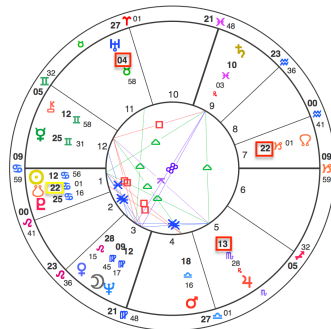

2, 11, 29

4

16, 7

In addition to...

Degree Numbers to look for in her Oprah's Astrology Chart:

2, 11, 20, 29

4, 13, 22

7, 16, 25

3 Important Birth Numbers

The Dalai Lama,

born on **7.6.1935**

6 Day of Birth

31 / 4 Life Purpose

Lhamo Thondup = **57 / 12 / 3** Destiny

3 Important Birth Numbers

Degree Numbers to look for in the Dalai Lama's Astrology Chart:

3, 12

4

6

In addition to...

Birth Code Degree Numbers to look for in the Dalai Lama's Astrology Chart:

3, 12, 21
4, 13, 22
6, 15, 24

Dalai Lama: Birth Code Degree Numbers

3, 12, 21

Dalai Lama: Birth Code Degree Numbers

4, 13, 22

Intensification Degree Numbers in the Dalai Lama's Astrology Chart:

25

Intensification Degree Numbers in the Dalai Lama's Astrology Chart:

9, 18, 27

Number 00°