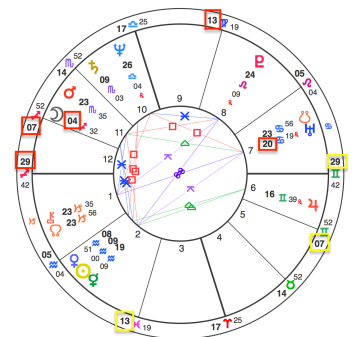

3 Important Birth Numbers

Oprah Winfrey

born on **1.29.1954**

29 / 11 / 2 Day of Birth

31 / 4 Life Purpose

Oprah Gail Winfrey = **97 / 16 / 7** Destiny

3 Important Birth Numbers

Birth Code Degree Numbers to look for in Oprah's Astrology Chart:

2, 11, 29

4

16, 7

In addition to...

Degree Numbers to look for in her Oprah's Astrology Chart:

2, 11, 20, 29

4, 13, 22

7, 16, 25

3 Important Birth Numbers

The Dalai Lama,

born on **7.6.1935**

6 Day of Birth

31 / 4 Life Purpose

Lhamo Thondup = **57 / 12 / 3** Destiny

3 Important Birth Numbers

Degree Numbers to look for in the Dalai Lama's Astrology Chart:

3, 12

4

6

In addition to...

Birth Code Degree Numbers to look for in the Dalai Lama's Astrology Chart:

3, 12, 21
4, 13, 22
6, 15, 24

Dalai Lama: Birth Code Degree Numbers

3, 12, 21