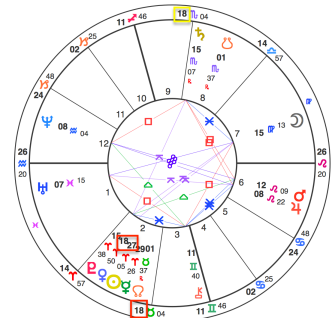

- Make note of any number that **repeats**. Pay attention to double digits that repeat as well.

Degree Number Intensifications

- Important:**
- The degree numbers for the two Lunar Nodes ♁ ♋ are counted **only once**.
 - The degree numbers for *houses that are opposite each other* are only counted **once**.

J.P. Morgan:

- One quick glance shows Morgan has the number **15°** repeated **three times** in the inner circle!

J.P. Morgan:

- 15 reduces to the root number **6** (1+5 = 6), so look for any other **6°** or **24°** degree numbers in his chart.

J.P. Morgan:

- In the Inner Circle the number **8°** is repeated **two times**.

J.P. Morgan:

- Look for any degree numbers **17°** or **26°** that also reduce to **8** - creating an intensification.

J.P. Morgan:

- Another degree number family that repeats several times in J.P. Morgan's chart is...
- **29** and **11** and **2** which all reduce to the root number **2**.

J.P. Morgan:

- Finally, two degree numbers which reduce to the single digit **9** are intensified in his chart.
- **18°** and **27°** are both represented.