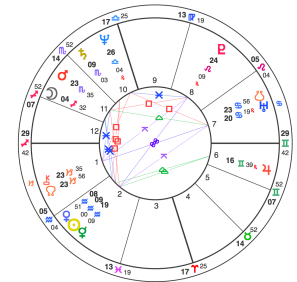

Your astrology chart is **your spiritual DNA code to the stars.**

The 12 Signs

♈ Aries	♉ Taurus	♊ Gemini
♋ Cancer	♌ Leo	♍ Virgo
♎ Libra	♏ Scorpio	♐ Sagittarius
♑ Capricorn	♒ Aquarius	♓ Pisces

The Sun and Planets

☉ Sun	☾ Moon	☿ Mercury
♀ Venus	♂ Mars	♃ Jupiter
♄ Saturn	♅ Uranus	♆ Neptune
♁ or ♇ Pluto	♆ North Node	♆ South Node
♁ Chiron		

Astrology Degree Numbers

- You have degree numbers in the outer perimeter circle.
- These show where each of your 12 houses begin.

Astrology Degree Numbers

- The inner circle shows the degree numbers of all of your natal planets and the Sun.
- You also see the north and south nodes.

Astrology Degree Number *Resource*

Go to: www.astrosofa.com/horoscope/ascendant

- Enter your birth data (birthday, time of birth, place of birth)
You need the exact time to get the exact degree numbers for your 12 houses.
- Click "Calculate!"
- Scroll down to where it says "Astro Profile".