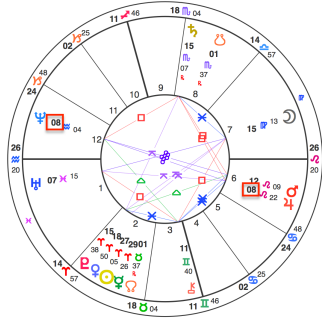

- Make note of any number that **repeats**. Pay attention to double digits that repeat as well.

Degree Number Intensifications

- Important:**
- The degree numbers for the two Lunar Nodes ♁ ♋ are counted **only once**.
 - The degree numbers for *houses that are opposite each other* are only counted **once**.

J.P. Morgan:

- One quick glance shows Morgan has the number **15°** repeated **three times** in the inner circle!

J.P. Morgan:

- 15 reduces to the root number **6** (1+5 = 6), so look for any other **6°** or **24°** degree numbers in his chart.

J.P. Morgan:

- In the Inner Circle the number **8°** is repeated **two times**.

J.P. Morgan:

- Look for any degree numbers **17°** or **26°** that also reduce to **8** - creating an intensification.

J.P. Morgan:

- Another degree number family that repeats several times in J.P. Morgan's chart is...
- **29** and **11** and **2** which all reduce to the root number **2**.

J.P. Morgan:

- Finally, two degree numbers which reduce to the single digit **9** are intensified in his chart.
- **18°** and **27°** are both represented.