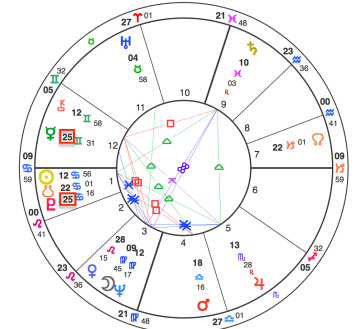

2, 11, 29

4

16, 7

In addition to...

Degree Numbers to look for in her Oprah's Astrology Chart:

2, 11, 20, 29

4, 13, 22

7, 16, 25

3 Important Birth Numbers

The Dalai Lama,

born on **7.6.1935**

6 Day of Birth

31 / 4 Life Purpose

Lhamo Thondup = **57 / 12 / 3** Destiny

3 Important Birth Numbers

Degree Numbers to look for in the Dalai Lama's Astrology Chart:

3, 12

4

6

In addition to...

Birth Code Degree Numbers to look for in the Dalai Lama's Astrology Chart:

3, 12, 21
4, 13, 22
6, 15, 24

Dalai Lama: Birth Code Degree Numbers

3, 12, 21

Dalai Lama: Birth Code Degree Numbers

4, 13, 22

Intensification Degree Numbers in the Dalai Lama's Astrology Chart:

25

Intensification Degree Numbers in the Dalai Lama's Astrology Chart:

9, 18, 27

Number 00°