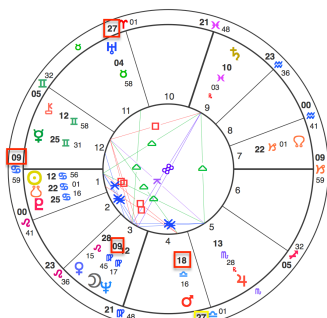

2, 11, 29

4

16, 7

In addition to...

Degree Numbers to look for in her Oprah's Astrology Chart:

2, 11, 20, 29

4, 13, 22

7, 16, 25

3 Important Birth Numbers

The Dalai Lama,

born on **7.6.1935**

6 Day of Birth

31 / 4 Life Purpose

Lhamo Thondup = **57 / 12 / 3** Destiny

3 Important Birth Numbers

Degree Numbers to look for in the Dalai Lama's Astrology Chart:

3, 12

4

6

In addition to...

Birth Code Degree Numbers to look for in the Dalai Lama's Astrology Chart:

3, 12, 21
4, 13, 22
6, 15, 24

Dalai Lama: Birth Code Degree Numbers

3, 12, 21

Dalai Lama: Birth Code Degree Numbers

4, 13, 22

Intensification Degree Numbers in the Dalai Lama's Astrology Chart:

25

Intensification Degree Numbers in the Dalai Lama's Astrology Chart:

9, 18, 27

Number 00°