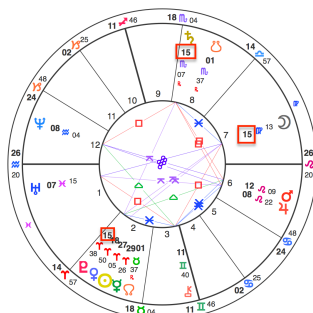

- Make note of any number that **repeats**. Pay attention to double digits that repeat as well.

Degree Number Intensifications

- Important:**
- The degree numbers for the two Lunar Nodes ♁ ♋ are counted **only once**.
 - The degree numbers for *houses that are opposite each other* are only counted **once**.

J.P. Morgan:

- One quick glance shows Morgan has the number **15°** repeated **three times** in the inner circle!

J.P. Morgan:

- 15 reduces to the root number **6** (1+5 = 6), so look for any other **6°** or **24°** degree numbers in his chart.