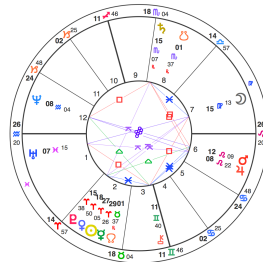

Astrology Degree Numbers

- The inner circle shows the degree numbers of all of your natal planets and the Sun.
- You also see the north and south nodes.

Astrology Degree Number *Resource*

Go to: www.astrosofa.com/horoscope/ascendant

Degree Nr's for Sun, 1st House & Planets

Sun =	Zodiac sign	Aries - 7 th House (8° 42')
	Ascendant - 1 st House cusp	Virgo (26° 9')
	Moon	Taurus 8 th House (3° 45')
	Mercury	Pisces - 7 th House (28° 48')
	Venus	Pisces - 6 th House (1° 2')
	Mars	Pisces - 6 th House (23° 43')
	Jupiter	Cancer - 11 th House (29° 2')
	Saturn	Virgo - 12 th House (8° 27')
	Uranus	Scorpio - 2 nd House (20° 31')
	Neptune	Sagittarius - 3 rd House (20° 29')
	Pluto	Libra - 1 st House (18° 7')

Degree Nr's for 2nd - 12th House Cusps

2 nd House Cusp	Libra (25° 27')
3 rd House Cusp	Scorpio (25° 54')
4 th House cusp - Imum Coeli	Sagittarius (26° 16')
5 th House Cusp	Capricorn (26° 29')
6 th House cusp	Aquarius (26° 43')
7 th House cusp - Descendant	Pisces (26° 9')
8 th House cusp	Aries (25° 27')
9 th House cusp	Taurus (25° 54')
2 nd House cusp	Libra (25° 27')
10 th House cusp - Midheaven	Gemini (26° 16')
11 th House cusp	Cancer (26° 29')
12 th House cusp	Leo (26° 43')

- Make note of any number that **repeats**. Pay attention to double digits that repeat as well.

Degree Number Intensifications

- Important:**
- The degree numbers for the two Lunar Nodes ♁ ♋ are counted **only once**.
 - The degree numbers for *houses that are opposite each other* are only counted **once**.