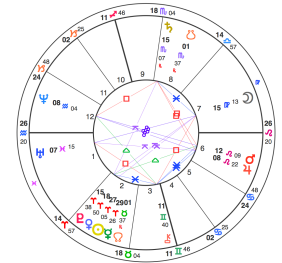

Degree Nr's for 2nd - 12th House Cusps

2nd House Cusp	Libra (25° 27')
3rd House Cusp	Scorpio (25° 54')
4th House cusp - Imum Coeli	Sagittarius (26° 16')
5th House Cusp	Capricorn (26° 29')
6th House cusp	Aquarius (26° 43')
7th House cusp - Descendant	Pisces (26° 9')
8th House cusp	Aries (25° 27')
9th House cusp	Taurus (25° 54')
2nd House cusp	Libra (25° 27')
10th House cusp - Midheaven	Gemini (26° 16')
11th House cusp	Cancer (26° 29')
12th House cusp	Leo (26° 43')

Degree Number Intensifications

- Take each **bold** number in the outer circle and reduce to a single digit.
- Take each **bold** number in the inner circle and reduce to a single digit.