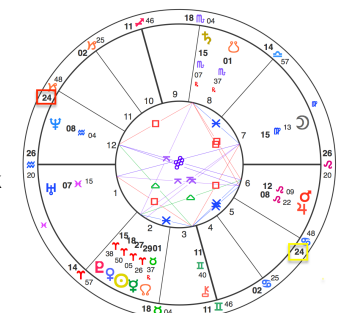

Degree Number Intensifications

- Take each **bold** number in the outer circle and reduce to a single digit.
- Take each **bold** number in the inner circle and reduce to a single digit.

Degree Number Intensifications

- Make note of any number that **repeats**. Pay attention to double digits that repeat as well.

Degree Number Intensifications

- Important:**
- The degree numbers for the two Lunar Nodes ♁ ♋ are counted **only once**.
 - The degree numbers for *houses that are opposite each other* are only counted **once**.

J.P. Morgan:

- One quick glance shows Morgan has the number **15°** repeated **three times** in the inner circle!

J.P. Morgan:

- 15 reduces to the root number **6** (1+5 = 6), so look for any other **6°** or **24°** degree numbers in his chart.