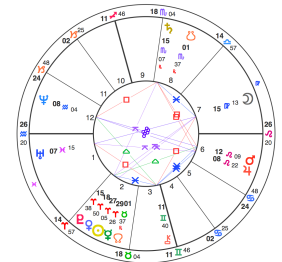

Degree Nr's for 2nd - 12th House Cusps

2 nd House Cusp	Libra (25° 27')
3 rd House Cusp	Scorpio (25° 54')
4 th House cusp - Imum Coeli	Sagittarius (26° 16')
5 th House Cusp	Capricorn (26° 29')
6 th House cusp	Aquarius (26° 43')
7 th House cusp - Descendant	Pisces (26° 9')
8 th House cusp	Aries (25° 27')
9 th House cusp	Taurus (25° 54')
2 nd House cusp	Libra (25° 27')
10 th House cusp - Midheaven	Gemini (26° 16')
11 th House cusp	Cancer (26° 29')
12 th House cusp	Leo (26° 43')

Degree Number Intensifications

- Take each **bold** number in the outer circle and reduce to a single digit.
- Take each **bold** number in the inner circle and reduce to a single digit.

Degree Number Intensifications

- Make note of any number that **repeats**. Pay attention to double digits that repeat as well.

Degree Number Intensifications

- Important:**
- The degree numbers for the two Lunar Nodes ♁ ♋ are counted **only once**.
 - The degree numbers for *houses that are opposite each other* are only counted **once**.

J.P. Morgan:

- One quick glance shows Morgan has the number **15°** repeated **three times** in the inner circle!

J.P. Morgan:

- 15 reduces to the root number **6** (1+5 = 6), so look for any other **6°** or **24°** degree numbers in his chart.