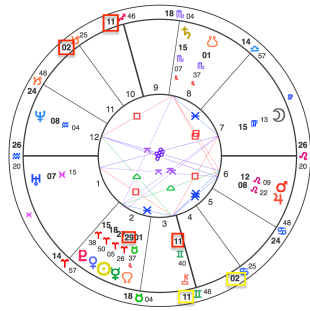

- Make note of any number that **repeats**. Pay attention to double digits that repeat as well.

Degree Number Intensifications

- Important:**
- The degree numbers for the two Lunar Nodes ♁ ♋ are counted **only once**.
 - The degree numbers for *houses that are opposite each other* are only counted **once**.

J.P. Morgan:

- One quick glance shows Morgan has the number **15°** repeated **three times** in the inner circle!

J.P. Morgan:

- 15 reduces to the root number **6** (1+5 = 6), so look for any other **6°** or **24°** degree numbers in his chart.

J.P. Morgan:

- In the Inner Circle the number **8°** is repeated **two times**.

J.P. Morgan:

- Look for any degree numbers **17°** or **26°** that also reduce to **8** - creating an intensification.

J.P. Morgan:

- Another degree number family that repeats several times in J.P. Morgan's chart is...
- **29** and **11** and **2** which all reduce to the root number **2**.

J.P. Morgan:

- Finally, two degree numbers which reduce to the single digit **9** are intensified in his chart.
- **18°** and **27°** are both represented.