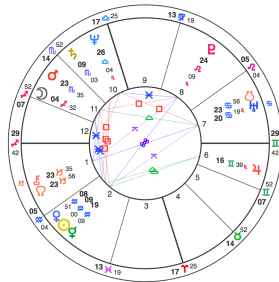

Your Astrology Code

- The moment you were born created a snapshot of the celestial heavens.
- Our star, the Sun and planets were captured at a precise point in time.

- From the vantage point of Earth, each point in the heavens is measured by a **degree number...**

Your astrology chart is **your spiritual DNA code to the stars.**

The 12 Signs

♈ Aries	♉ Taurus	♊ Gemini
♋ Cancer	♌ Leo	♍ Virgo
♎ Libra	♏ Scorpio	♐ Sagittarius
♑ Capricorn	♒ Aquarius	♓ Pisces

The Sun and Planets

☉ Sun	☾ Moon	☿ Mercury
♀ Venus	♂ Mars	♃ Jupiter
♄ Saturn	♅ Uranus	♆ Neptune
♁ or ♇ Pluto	♆ North Node	♆ South Node
♁ Chiron		

Astrology Degree Numbers

- You have degree numbers in the outer perimeter circle.
- These show where each of your 12 houses begin.

Astrology Degree Numbers

- The inner circle shows the degree numbers of all of your natal planets and the Sun.
- You also see the north and south nodes.

Astrology Degree Number *Resource*

Go to: www.astrosofa.com/horoscope/ascendant