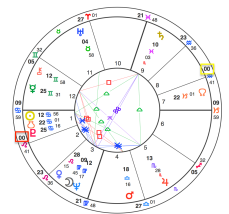

Number 00°

00° symbolizes the perfect circle - alpha and omega, without a beginning or end.

00° is the infinite perfection of Divine Creation.

00° gives Divine protection and a brand new experience - it represents the beginning of a spiritual journey.

00° symbolizes eternity, infinity, oneness, wholeness, continuing cycles and flow