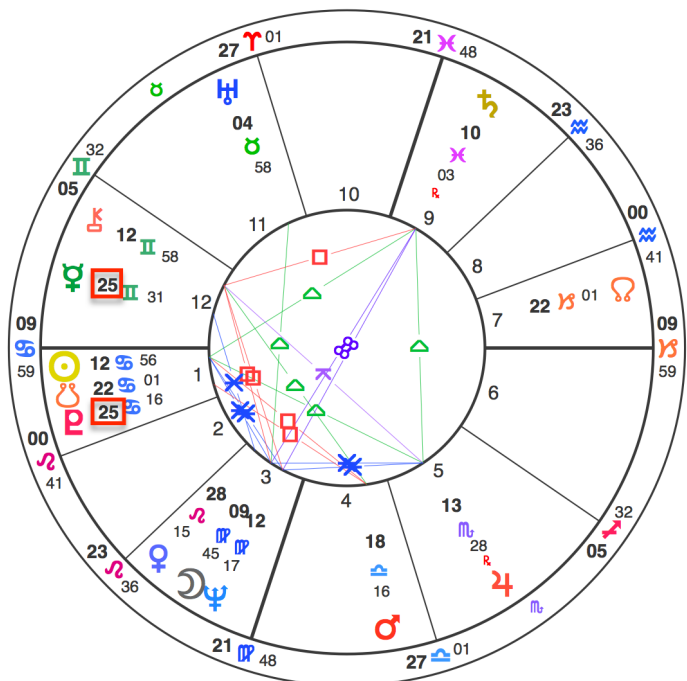

Intensification Degree
Numbers in the Dalai
Lama's Astrology Chart:

25