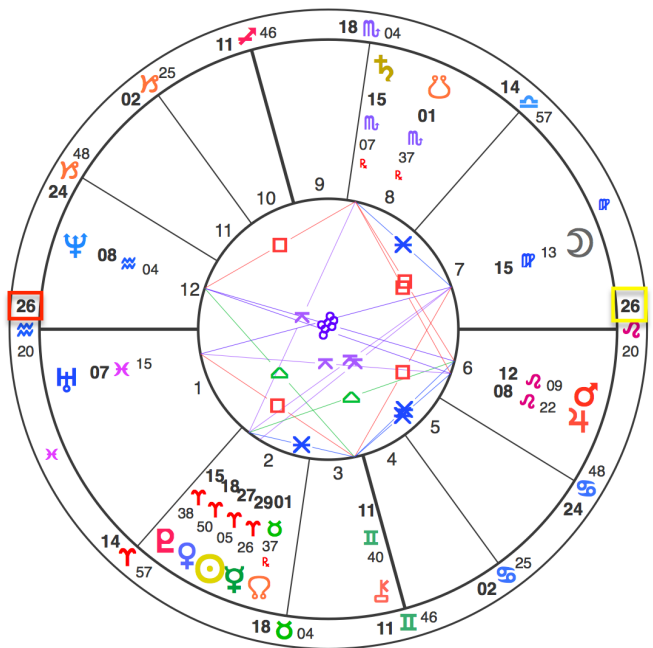

J.P. Morgan:

- Look for any degree numbers **17°** or **26°** that also reduce to **8** - creating an intensification.