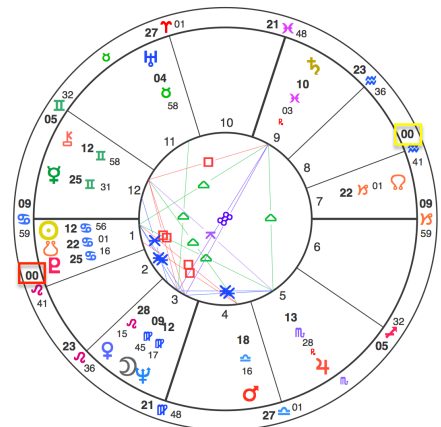

Number 00°

00° symbolizes the perfect circle - alpha and omega, without a beginning or end.

00° is the infinite perfection of Divine Creation.

00° gives Divine protection and a brand new experience - it represents the beginning of a spiritual journey.

00° symbolizes eternity, infinity, oneness, wholeness, continuing cycles and flow