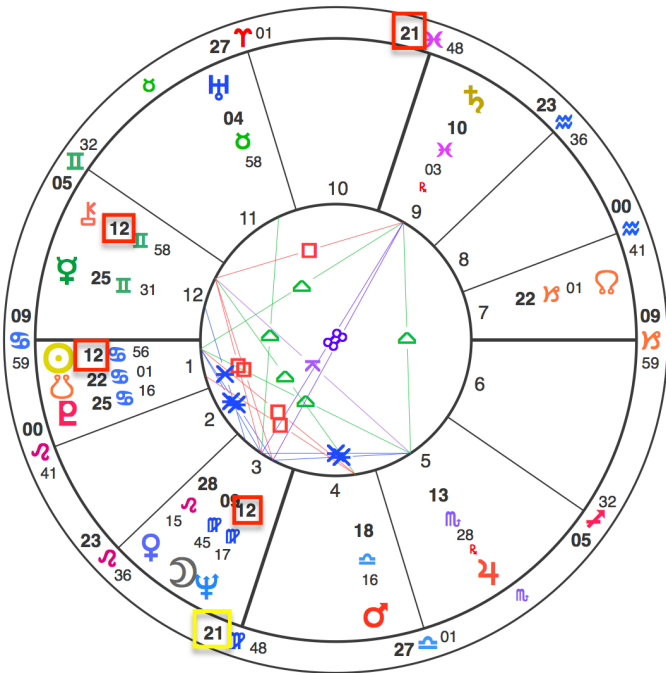

**2, 11, 20, 29**

**4, 13, 22**

**7, 16, 25**

## 3 Important Birth Numbers

The Dalai Lama,

born on **7.6.1935**

**6** Day of Birth

**31 / 4** Life Purpose

Lhamo Thondup = **57 / 12 / 3** Destiny

## 3 Important Birth Numbers

Degree Numbers to look for in the  
Dalai Lama's Astrology Chart:

**3, 12**

**4**

**6**

In addition to...

**Birth Code Degree**  
Numbers to look for in  
the Dalai Lama's  
Astrology Chart:

- 3, 12, 21**
- 4, 13, 22**
- 6, 15, 24**

**Dalai Lama:**  
**Birth Code Degree**  
Numbers

- 3, 12, 21**

**Dalai Lama:**

**Birth Code Degree  
Numbers**

**4, 13, 22**

**Intensification** Degree  
Numbers in the Dalai  
Lama's Astrology Chart: