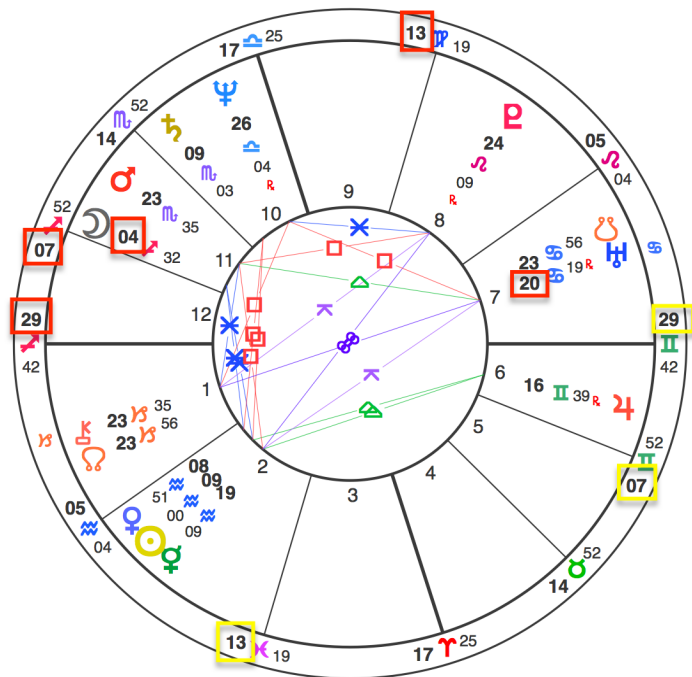

## 3 Important Birth Numbers

**Oprah Winfrey**

born on **1.29.1954**

**29** / **11** / **2** Day of Birth

**31** / **4** Life Purpose

Oprah Gail Winfrey = **97** / **16** / **7** Destiny

## 3 Important Birth Numbers

**Birth Code** Degree Numbers to look for in Oprah's Astrology Chart:

**2, 11, 29**

**4**

**16, 7**

In addition to...

**Degree Numbers to look for in her Oprah's Astrology Chart:**

**2, 11, 20, 29**

**4, 13, 22**

**7, 16, 25**