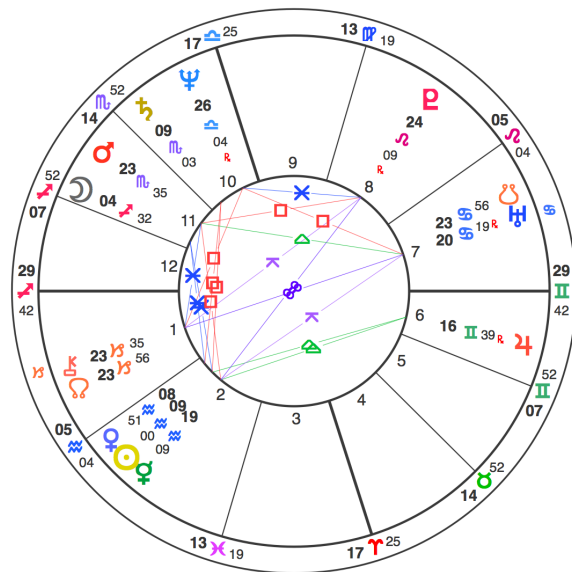

Your astrology chart is **your spiritual DNA code to the stars.**

## The Sun and Planets

|  |  |  |
|--|--|--|
|  Sun  |  Moon       |  Mercury    |
|  Venus  |  Mars       |  Jupiter    |
|  Saturn   |  Uranus     |  Neptune    |
|  or  Pluto |  North Node |  South Node |
|  Chiron   |  |  |

## Astrology Degree Numbers

- You have degree numbers in the outer perimeter circle.
- These show where each of your 12 houses begin.

## Astrology Degree Numbers

- The inner circle shows the degree numbers of all of your natal planets and the Sun.
- You also see the north and south nodes.