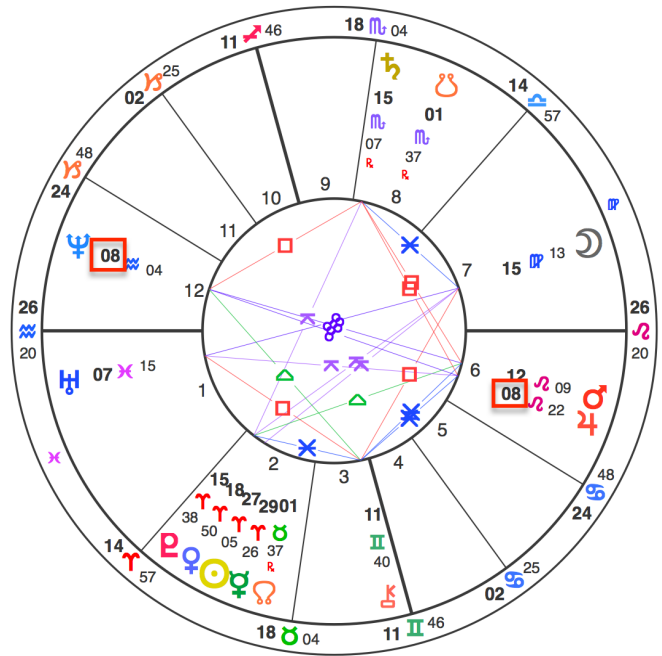

## Astrology Degree Numbers

- The inner circle shows the degree numbers of all of your natal planets and the Sun.
- You also see the north and south nodes.

### Important:

- The degree numbers for the two Lunar Nodes ♁ ♋ are counted **only once**.
- The degree numbers for *houses that are opposite each other* are only counted **once**.

J.P. Morgan:

- One quick glance shows Morgan has the number **15°** repeated **three times** in the inner circle!

J.P. Morgan:

- 15 reduces to the root number **6** ( $1+5 = 6$ ), so look for any other **6°** or **24°** degree numbers in his chart.

J.P. Morgan:

- In the Inner Circle the number **8°** is repeated **two times**.