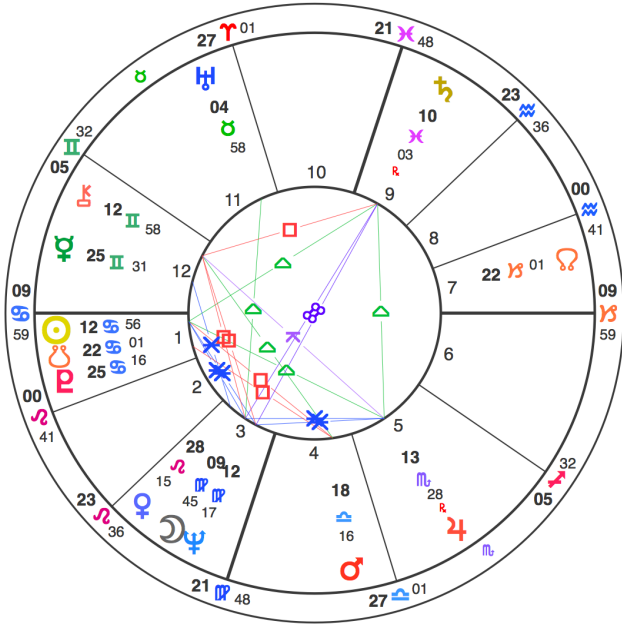

**2, 11, 20, 29**

**4, 13, 22**

**7, 16, 25**

## 3 Important Birth Numbers

The Dalai Lama,

born on **7.6.1935**

**6** Day of Birth

**31 / 4** Life Purpose

Lhamo Thondup = **57 / 12 / 3** Destiny

## 3 Important Birth Numbers

Degree Numbers to look for in the  
Dalai Lama's Astrology Chart:

**3, 12**

**4**

**6**

In addition to...

**Birth Code Degree**  
Numbers to look for in  
the Dalai Lama's  
Astrology Chart:

- 3, 12, 21**
- 4, 13, 22**
- 6, 15, 24**

**Dalai Lama:**  
**Birth Code Degree**  
Numbers

- 3, 12, 21**

**Dalai Lama:**

**Birth Code Degree  
Numbers**

**4, 13, 22**

**Intensification** Degree  
Numbers in the Dalai  
Lama's Astrology Chart: