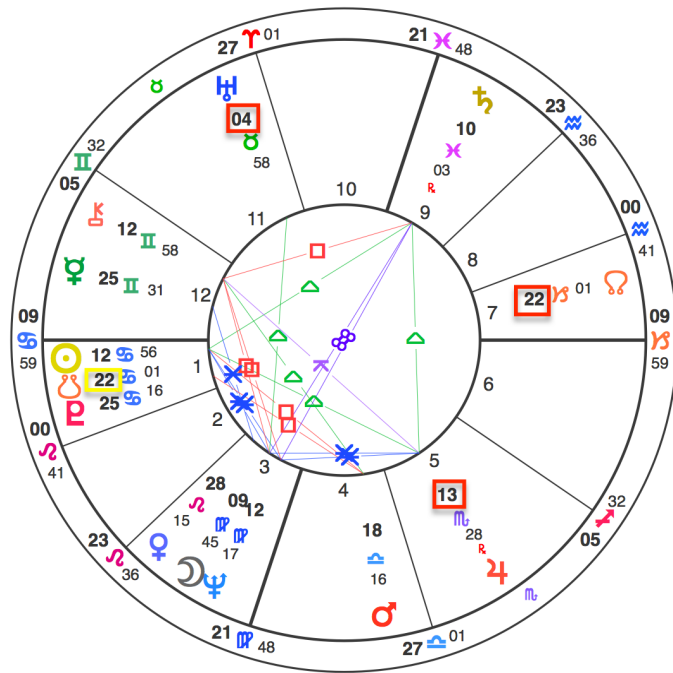

**2, 11, 20, 29**

**4, 13, 22**

**7, 16, 25**

## 3 Important Birth Numbers

Degree Numbers to look for in the  
Dalai Lama's Astrology Chart:

**3, 12**

**4**

**6**

In addition to...

**Birth Code Degree**  
Numbers to look for in  
the Dalai Lama's  
Astrology Chart:

- 3, 12, 21**
- 4, 13, 22**
- 6, 15, 24**

**Dalai Lama:**  
**Birth Code Degree**  
Numbers

- 3, 12, 21**

**Dalai Lama:**

**Birth Code Degree  
Numbers**

**4, 13, 22**

**Intensification** Degree  
Numbers in the Dalai  
Lama's Astrology Chart: