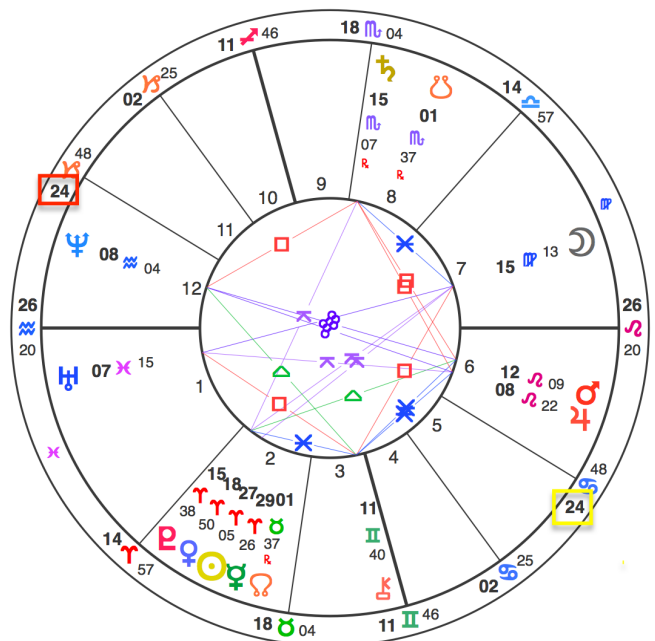

## Astrology Degree Numbers

- The inner circle shows the degree numbers of all of your natal planets and the Sun.
- You also see the north and south nodes.

### Important:

- The degree numbers for the two Lunar Nodes ♁ ♋ are counted **only once**.
- The degree numbers for *houses that are opposite each other* are only counted **once**.

J.P. Morgan:

- One quick glance shows Morgan has the number **15°** repeated **three times** in the inner circle!

J.P. Morgan:

- 15 reduces to the root number **6** ( $1+5 = 6$ ), so look for any other **6°** or **24°** degree numbers in his chart.

J.P. Morgan:

- In the Inner Circle the number **8°** is repeated **two times**.