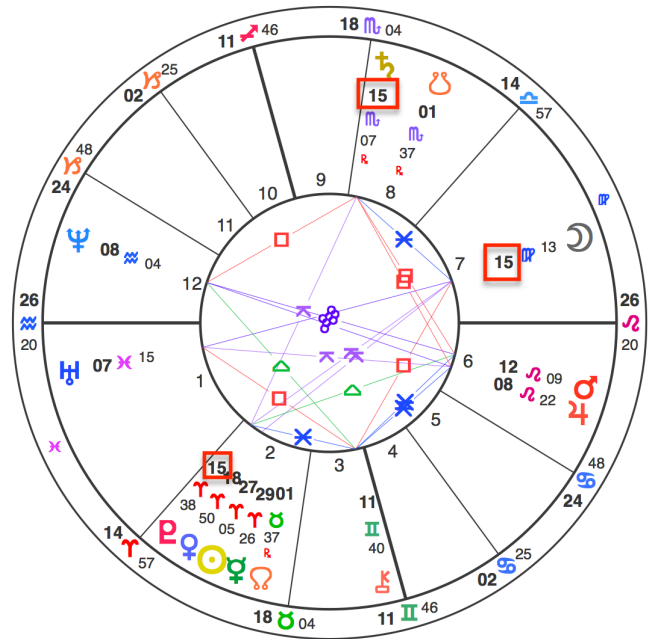

## Astrology Degree Numbers

- The inner circle shows the degree numbers of all of your natal planets and the Sun.
- You also see the north and south nodes.

## Degree Number Intensifications

### Important:

- The degree numbers for the two Lunar Nodes ♁ ♋ are counted **only once**.
- The degree numbers for *houses that are opposite each other* are only counted **once**.

J.P. Morgan:

- One quick glance shows Morgan has the number **15°** repeated **three times** in the inner circle!