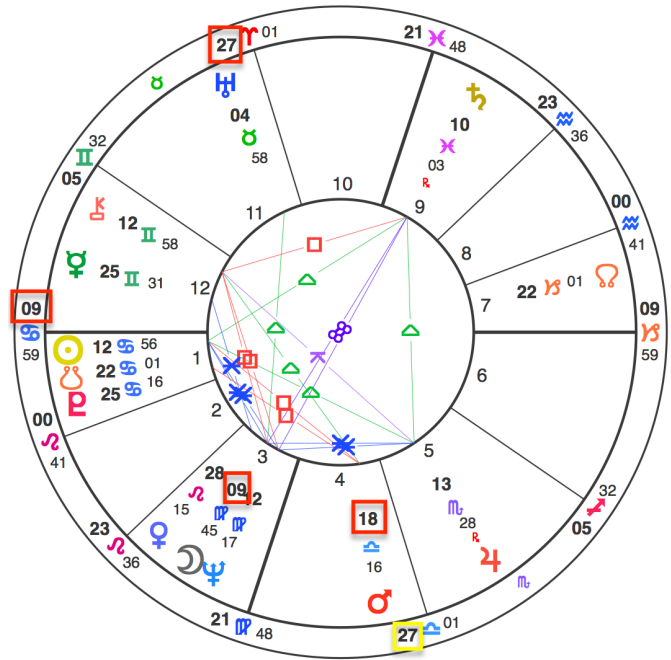

Intensification Degree Numbers in the Dalai Lama's Astrology Chart:

9, 18, 27