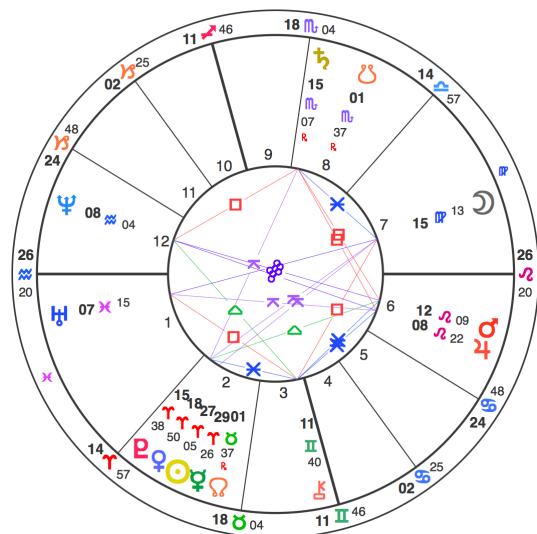

## Astrology Degree Numbers

- The inner circle shows the degree numbers of all of your natal planets and the Sun.
- You also see the north and south nodes.

## Degree Number Intensifications

- Make note of any number that **repeats**. Pay attention to double digits that repeat as well.

### Important:

- The degree numbers for the two Lunar Nodes ♁ ♋ are counted **only once**.
- The degree numbers for *houses that are opposite each other* are only counted **once**.

J.P. Morgan:

- One quick glance shows Morgan has the number **15°** repeated **three times** in the inner circle!