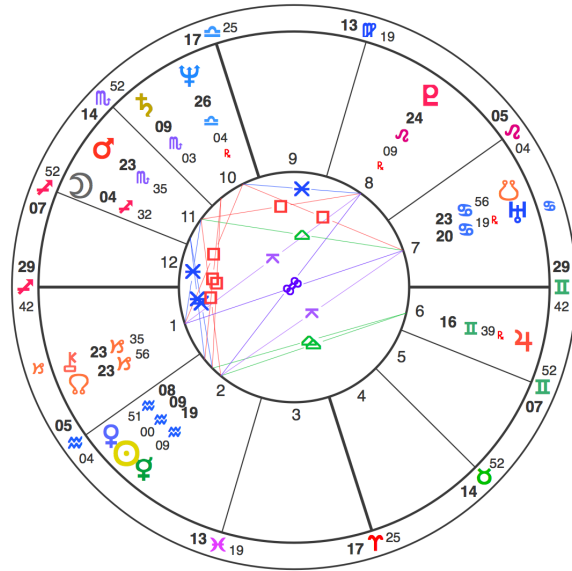

Your astrology chart is **your spiritual DNA code to the stars.**

## The 12 Signs

|   |  |   |
|---|--|---|
|  Aries     |  Taurus   |  Gemini      |
|  Cancer    |  Leo      |  Virgo       |
|  Libra     |  Scorpio  |  Sagittarius |
|  Capricorn |  Aquarius |  Pisces      |

## The Sun and Planets

|  |  |  |
|--|--|--|
|  Sun  |  Moon       |  Mercury    |
|  Venus  |  Mars       |  Jupiter    |
|  Saturn   |  Uranus     |  Neptune    |
|  or  Pluto |  North Node |  South Node |
|  Chiron   |  |  |

## Astrology Degree Numbers

- The inner circle shows the degree numbers of all of your natal planets and the Sun.
- You also see the north and south nodes.