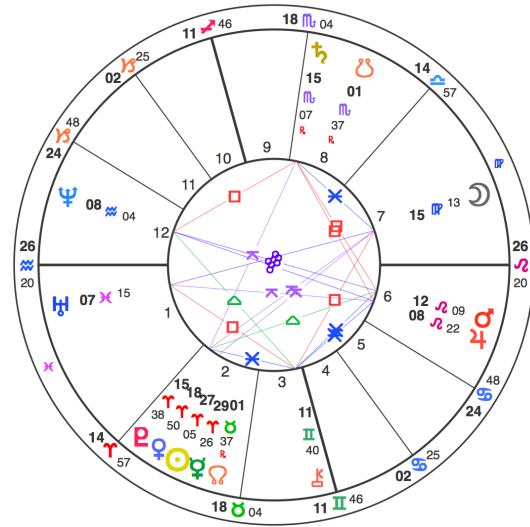

## What You will Learn in Module 5

- There are many "degree numbers" in your astrology birth chart. In this module you will unveil your Astrology Abundance Code.
- *Your astrology birth chart is located in the Abundance Accelerator Birth Code Map, provided with the program.*

## What You will Learn in Module 5

- Discover which of your astrology degree numbers are **intensifications**.
- Are any of your **three numerology birth code numbers repeated** in your astrology chart?
- These additional numbers will give you more insights into how you are uniquely designed to attract abundance.

## Your Astrology Code

## Your Astrology Code

- The moment you were born created a snapshot of the celestial heavens.
- Our star, the Sun and planets were captured at a precise point in time.

- From the vantage point of Earth, each point in the heavens is measured by a **degree number...**