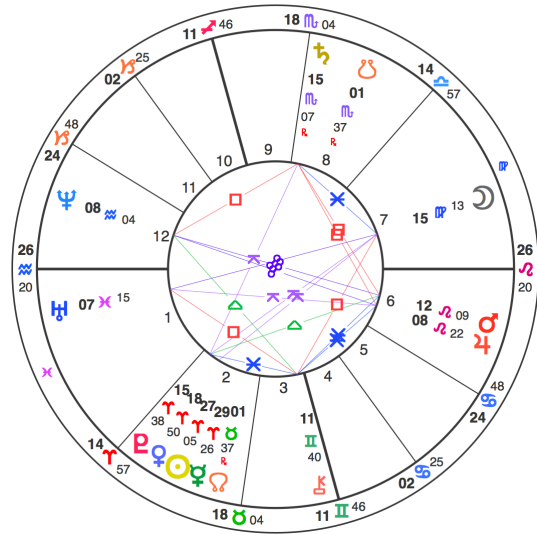

Degree Number Intensifications

- Make note of any number that **repeats**. Pay attention to double digits that repeat as well.