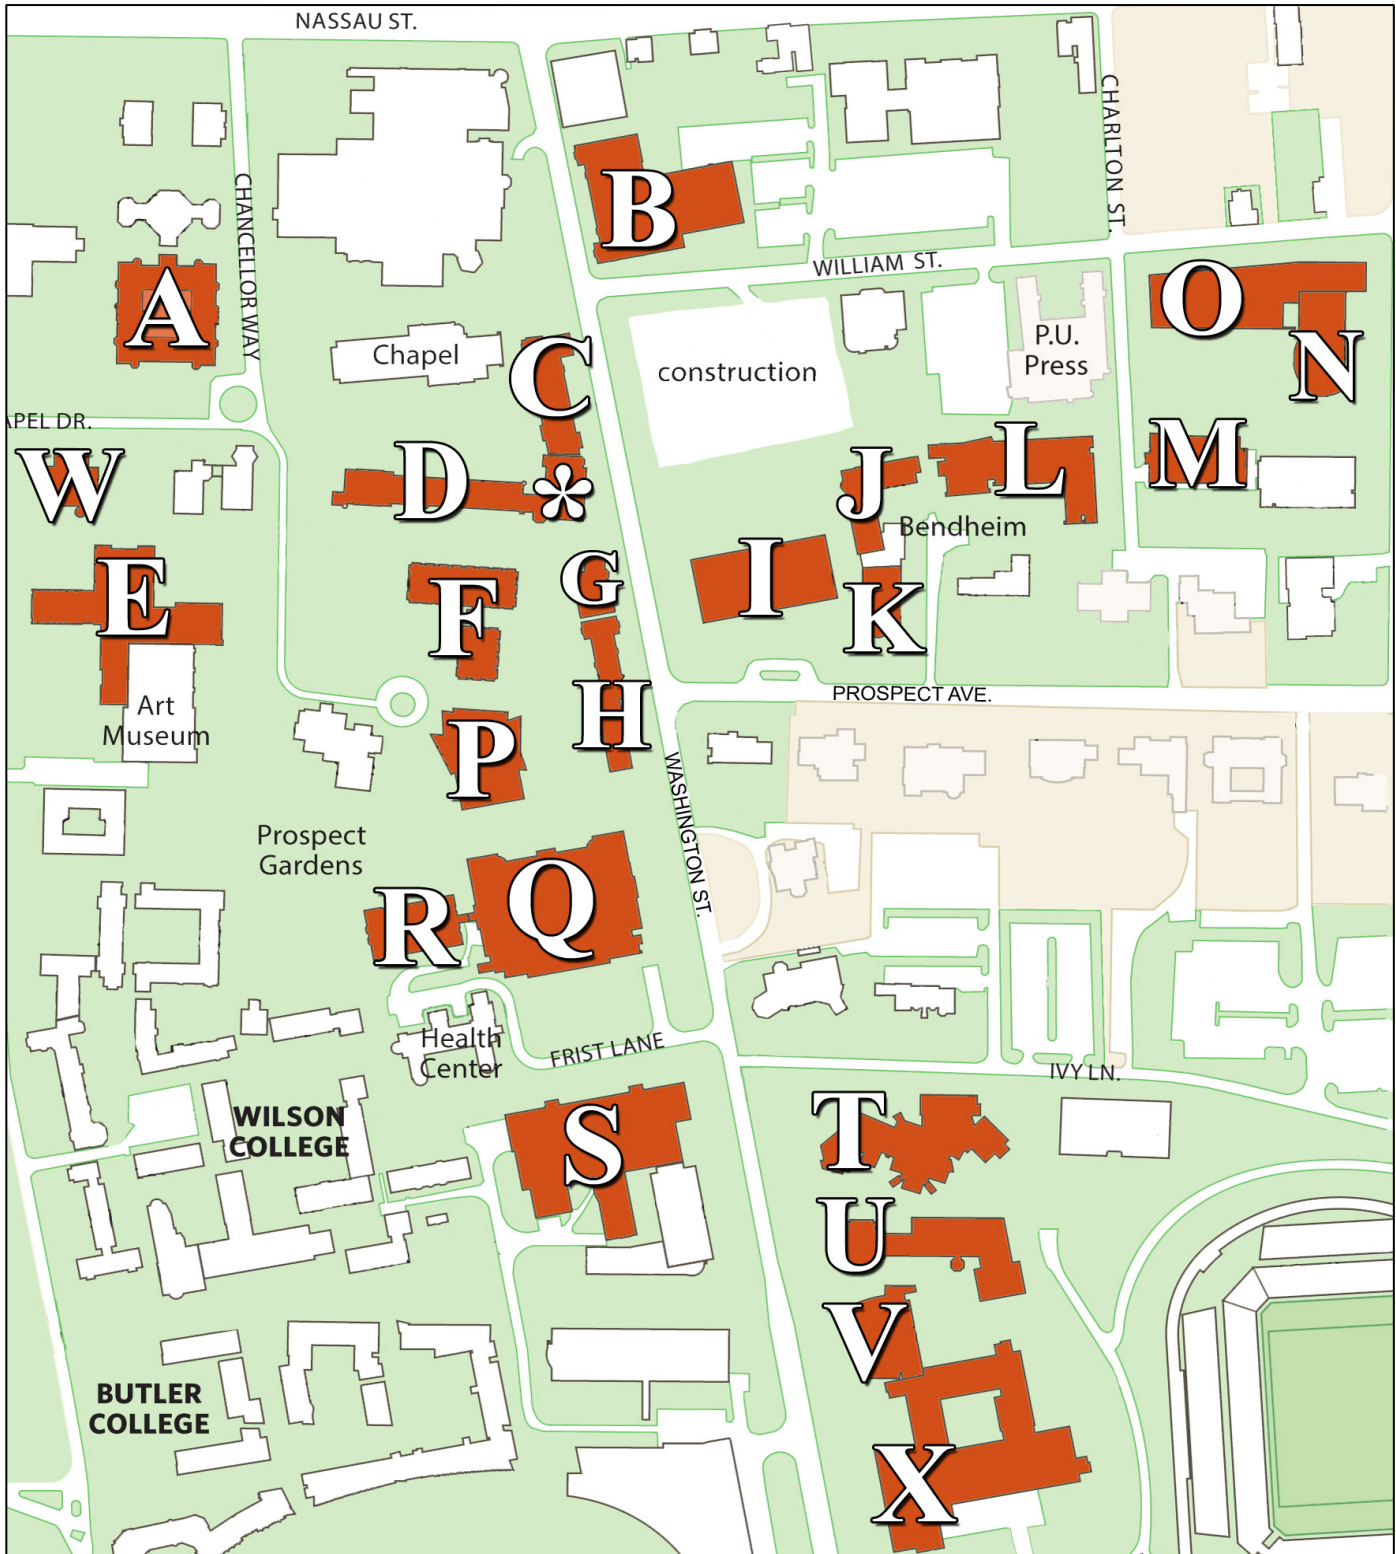

Campus Building Map

McCosh 50	*
Whig (Reg)	W
1879 Hall	H
Architecture	F
COS	N

Corwin	J
Dickinson	C
East Pyne	A
Fine	U
Fisher	K

Friend	O
Frist	Q
Green	B
Guyot	S
Jadwin	X

Jones	R
Lewis Lib.	T
Marx	G
McCormick	E
McCosh	D

McDonnell	V
Robertson	I
Sherrerd	M
Wallace	L
Woolworth	P