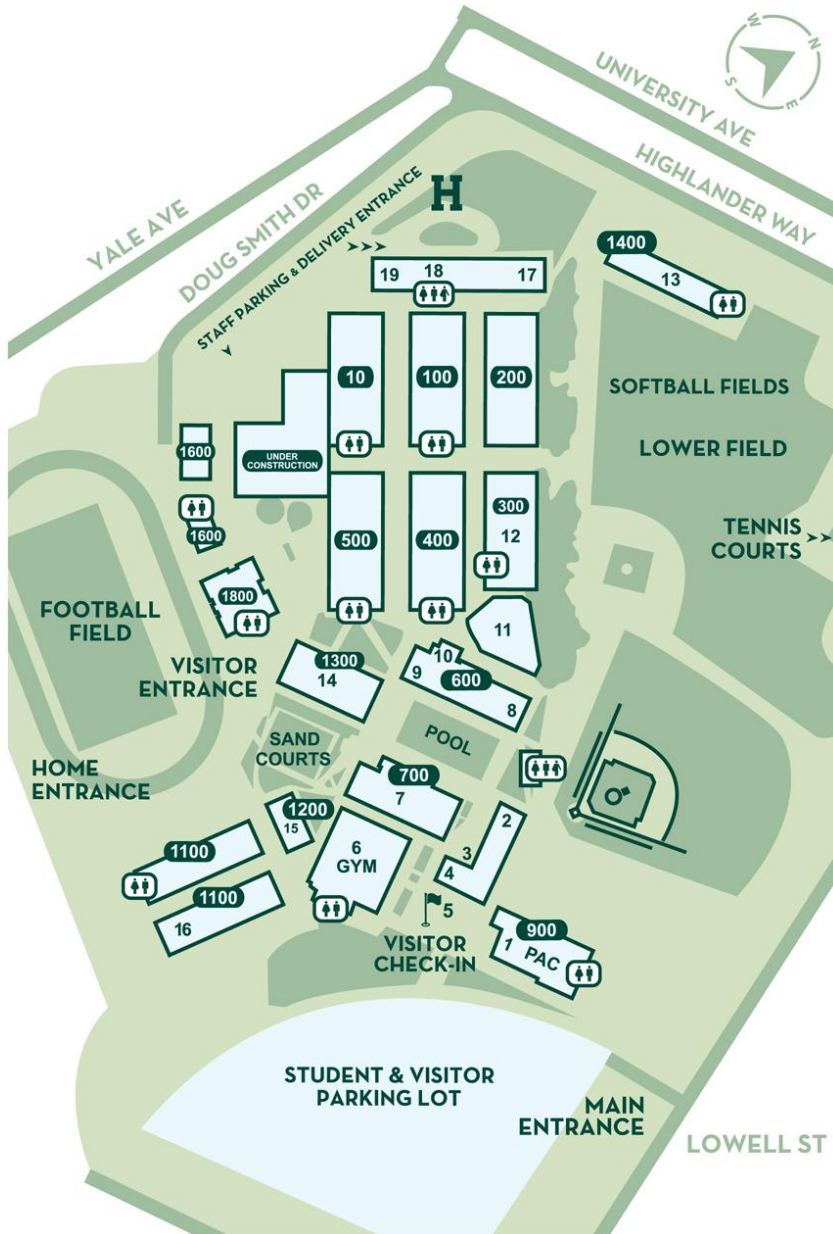

# HELIX CHARTER HIGH SCHOOL MAP

- 00** - Building Numbers
  - 1 - Performing Arts Center
  - 2 - Administration, Grade Level Teams
  - 3 - Nurse
  - 4 - IEP Meeting Room
  - 5 - Attendance Windows
  - 6 - Gym
  - 7 - Boys Locker Room, PE Classroom
  - 8 - Girls Locker Room
  - 9 - Multipurpose Room, ExL
  - 10 - Dawg House, Finance Office
  - 11 - Lunch Tables
  - 12 - Library, Edge Lab
  - 13 - Math, Adult School Bungalows
  - 14 - Helix First, Academic Support
  - 15 - ASB
  - 16 - Weight Training & Fitness Rooms
  - 17 - Wellness Center, Psych Offices
  - 18 - Deliveries, Business
  - 19 - IT Service Window
- All Gender Bathrooms  
 - Bathrooms

#12 – Judges’ room and Tab  
 #1 – Awards

#11 – Covered quad