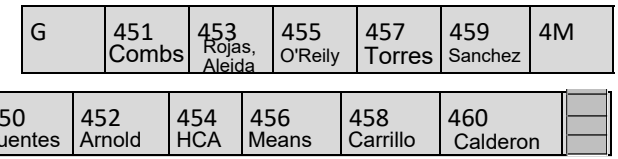

East Bakersfield High School

2025-2026

Second Floor
Extemp Prep
upstairs of Judge
house: Rm 267

Park in this gated parking lot on the corner of Quincy and Cypress