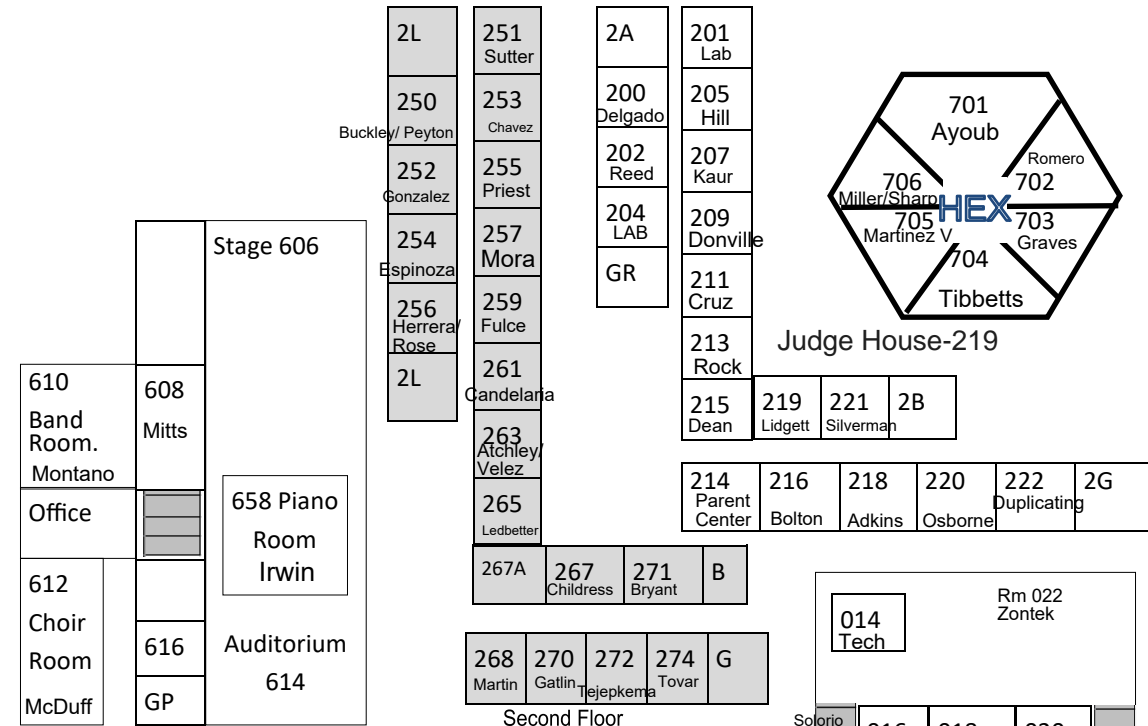

East Bakersfield High School

2025-2026

Second Floor
Extemp Prep
upstairs of Judge
house: Rm 267

Park in this gated parking lot on the corner of Quincy and Cypress