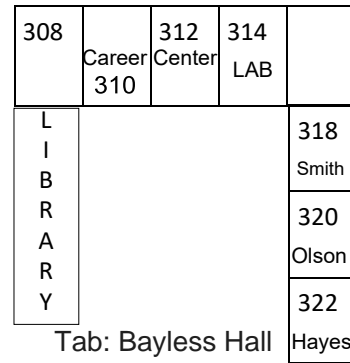

East Bakersfield High School

2025-2026

Second Floor
Extemp Prep
upstairs of Judge
house: Rm 267

Park in this gated parking lot on the corner of Quincy and Cypress