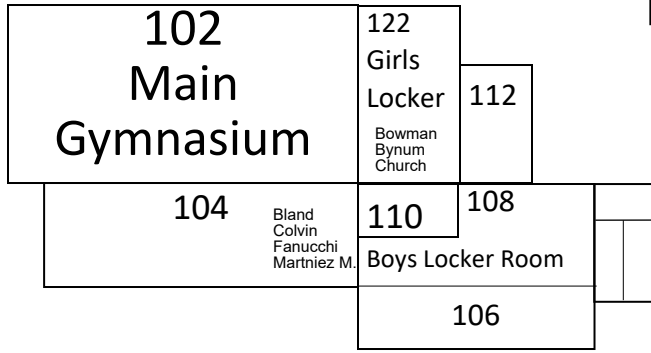

East Bakersfield High School

2025-2026

Second Floor
Extemp Prep
upstairs of Judge
house: Rm 267

Park in this gated parking lot on the corner of Quincy and Cypress