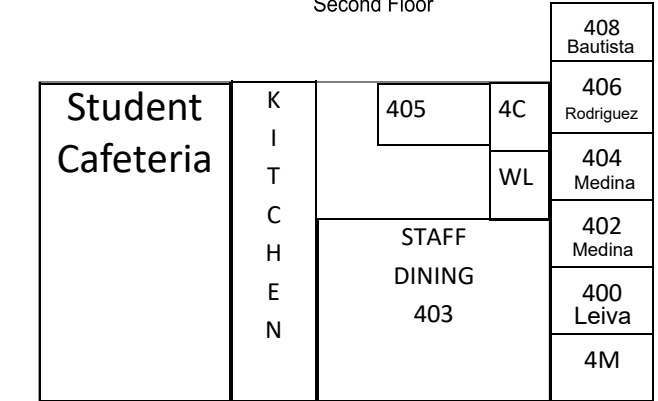

East Bakersfield High School

2025-2026

Second Floor
Extemp Prep
upstairs of Judge
house: Rm 267

Park in this gated parking lot on the corner of Quincy and Cypress