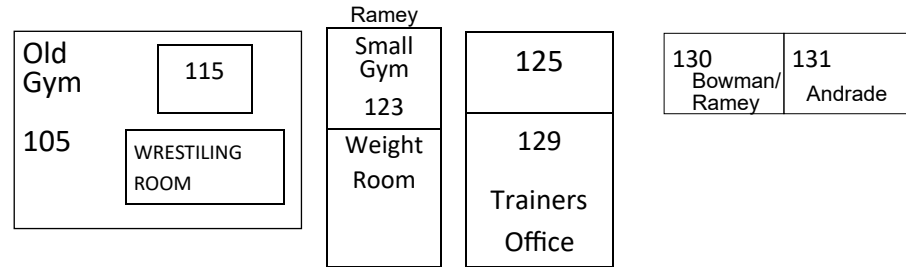

East Bakersfield High School

2025-2026

Second Floor
Extemp Prep
upstairs of Judge
house: Rm 267

Park in this gated parking lot on the corner of Quincy and Cypress