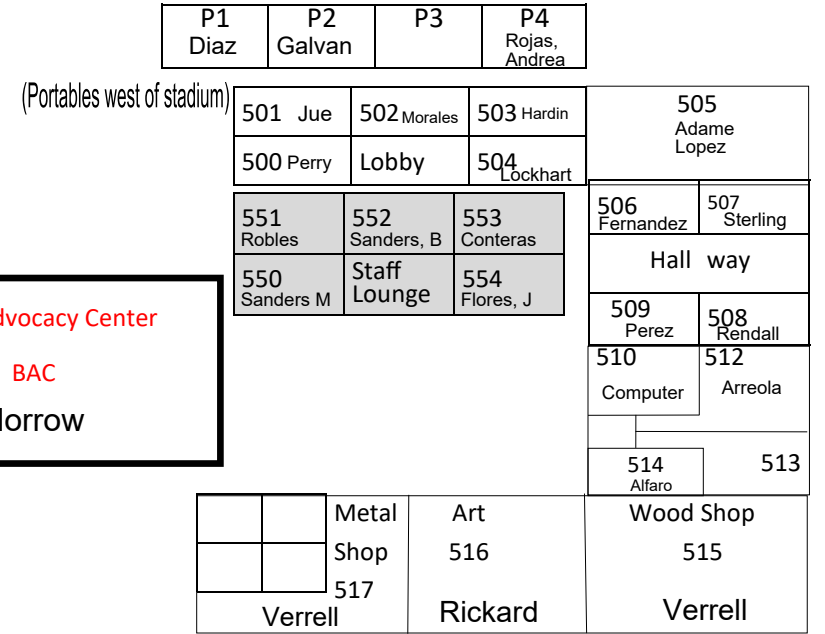

East Bakersfield High School

2025-2026

Second Floor
Extemp Prep
upstairs of Judge
house: Rm 267

Park in this gated parking lot on the corner of Quincy and Cypress