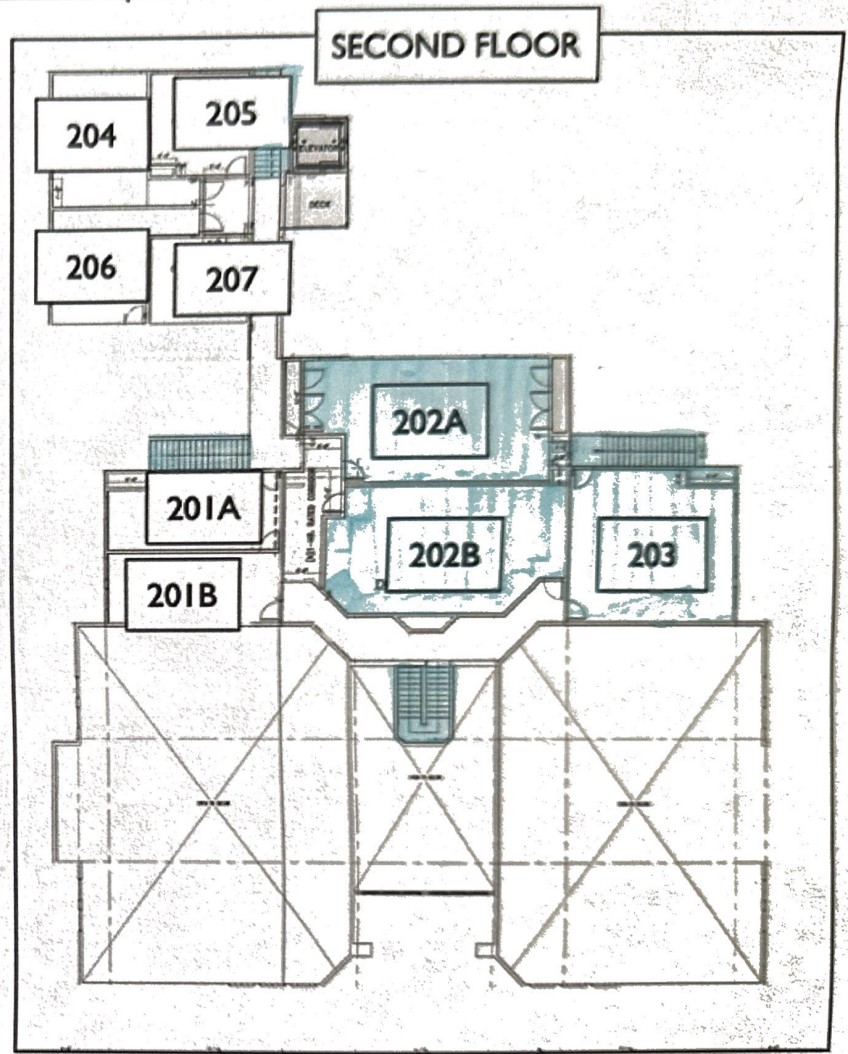

# VIPHS Campus Map

- Key:
- Student Areas/Restrooms
  - Judges' room / Tab / Adult Restrooms (keys available @ snack shack / judges' room)
  - Snack shack / Awards
  - Novice Competition rooms
  - Varsity Competition rooms / stairs

Wifi Network:

VIPHS Guest

Password (Case SENS.):

#TeachMe1234

Roscoe Blvd. — Please enter the east gate + exit the west gate only, thanks!