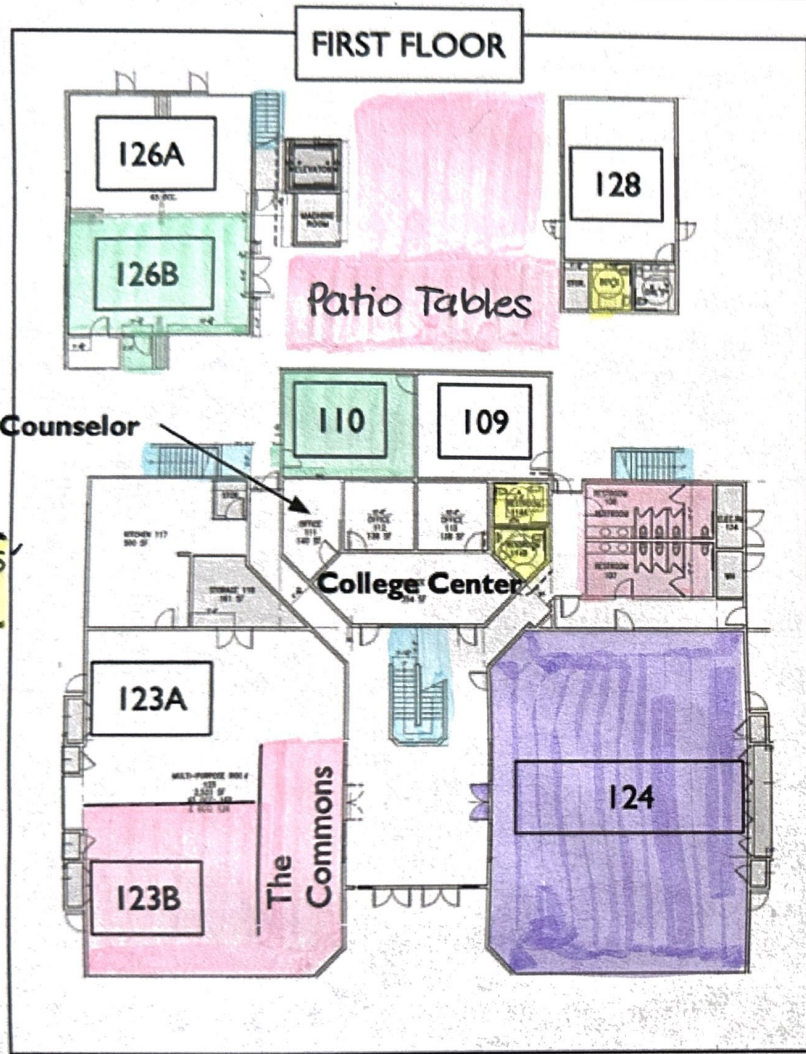

# VIPHS Campus Map

- Key:
- Student Areas/Restrooms
  - Judges' room / Tab / Adult Restrooms (keys available @ snack shack / judges' room)
  - Snack shack / Awards
  - Novice Competition rooms
  - Varsity Competition rooms / stairs

Wifi Network:

VIPHS Guest

Password (Case SENS.):

#TeachMe1234

Roscoe Blvd. — Please enter the east gate + exit the west gate only, thanks!