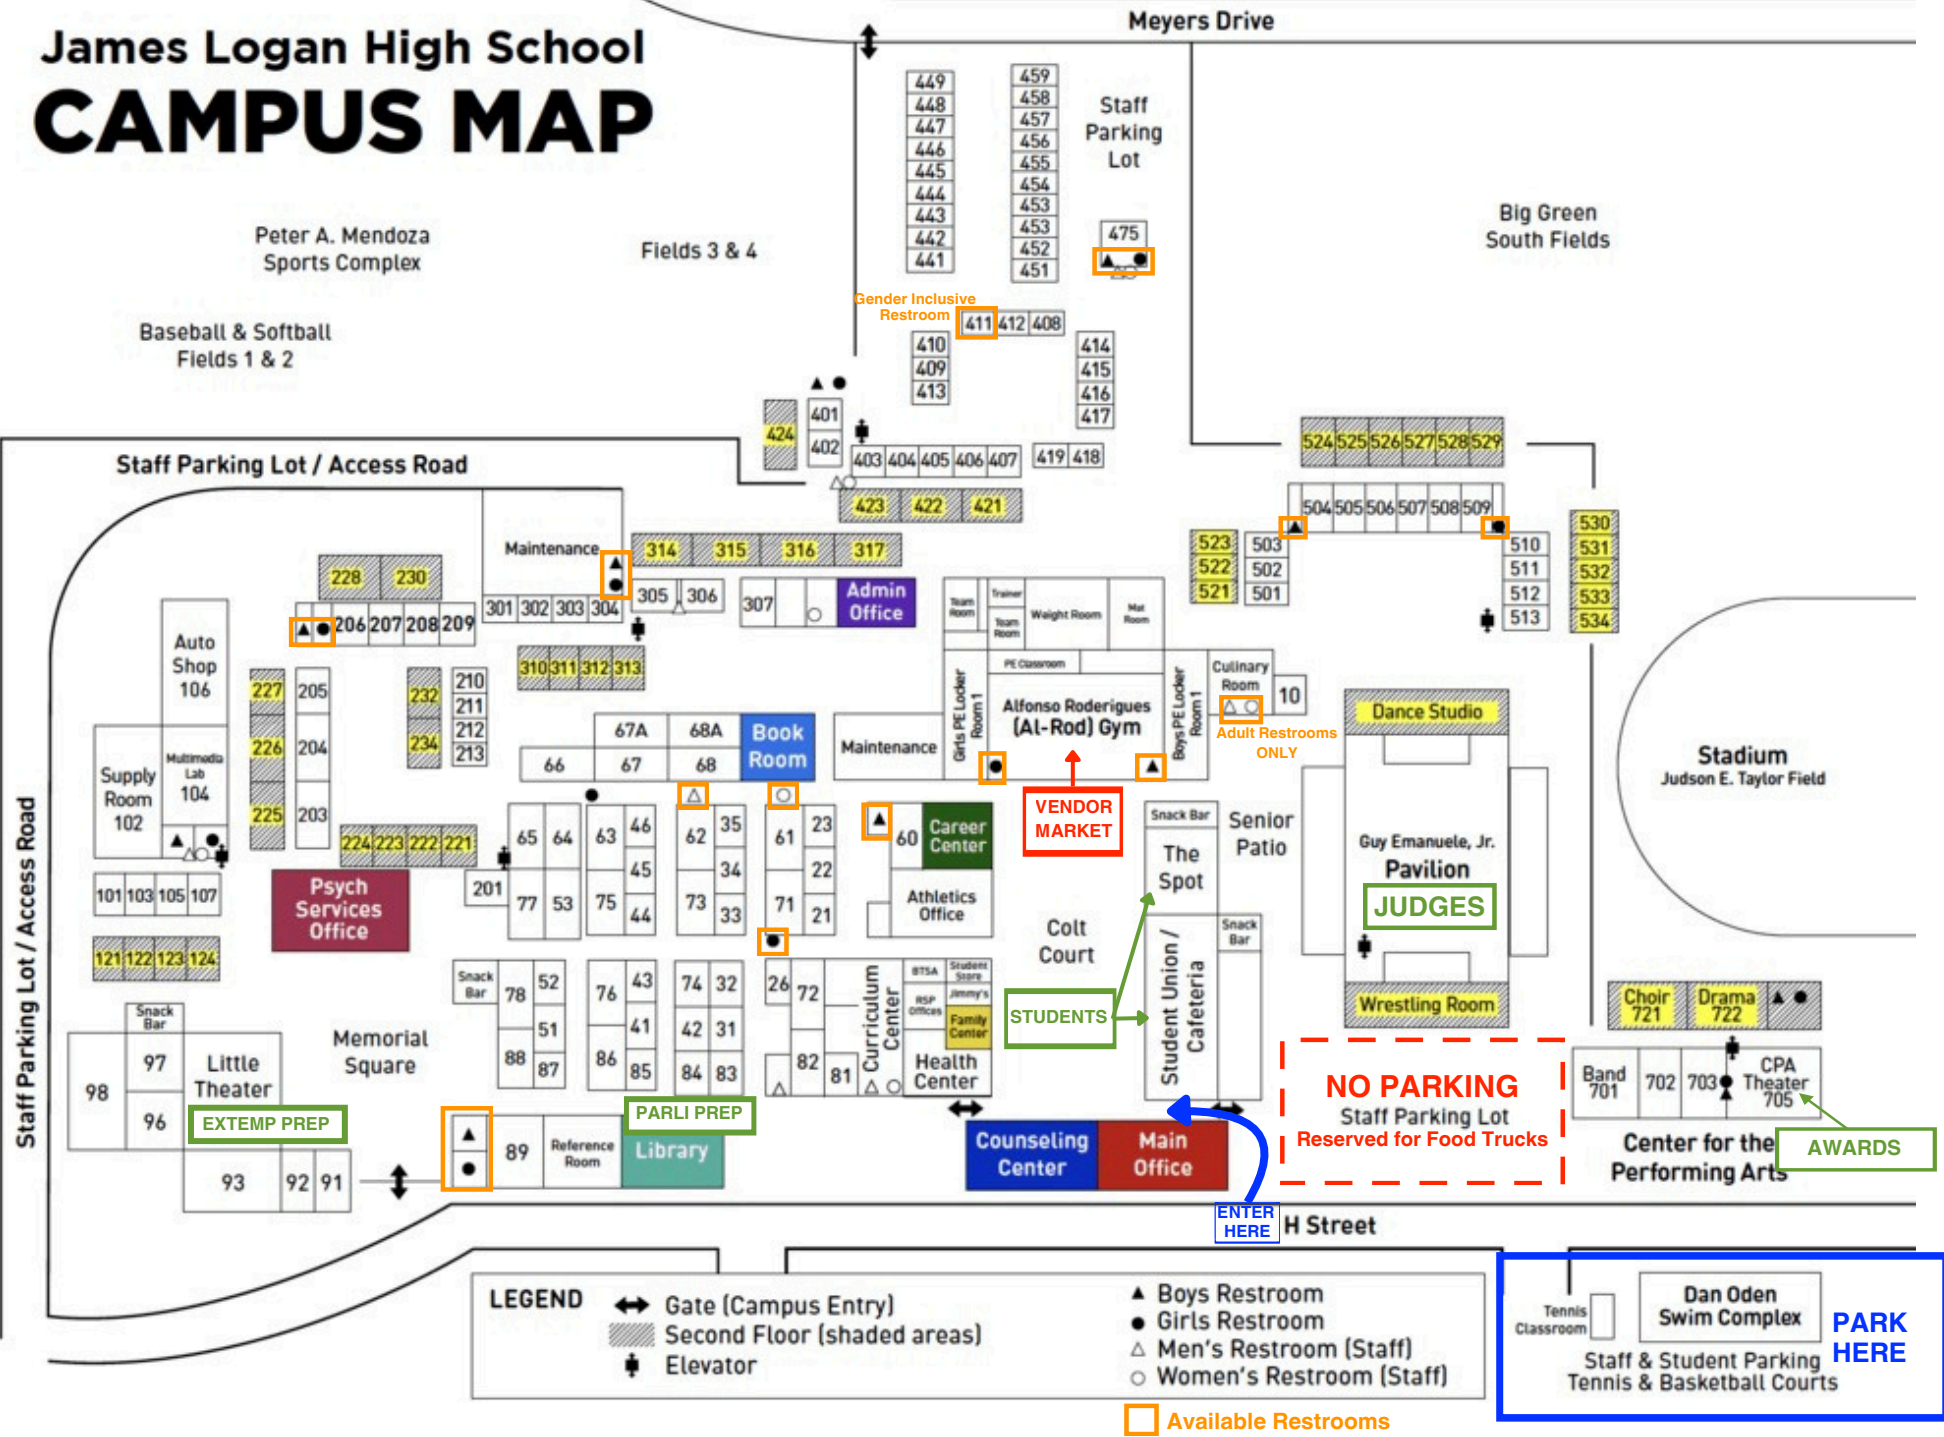

James Logan High School CAMPUS MAP

LEGEND

- ↔ Gate (Campus Entry)
- ▨ Second Floor (shaded areas)
- ⬆ Elevator
- ▲ Boys Restroom
- Girls Restroom
- △ Men's Restroom (Staff)
- Women's Restroom (Staff)

PARK HERE

Dan Oden Swim Complex
Staff & Student Parking
Tennis & Basketball Courts

NO PARKING
Staff Parking Lot
Reserved for Food Trucks

VENDOR MARKET

STUDENTS

AWARDS

JUDGES

Available Restrooms