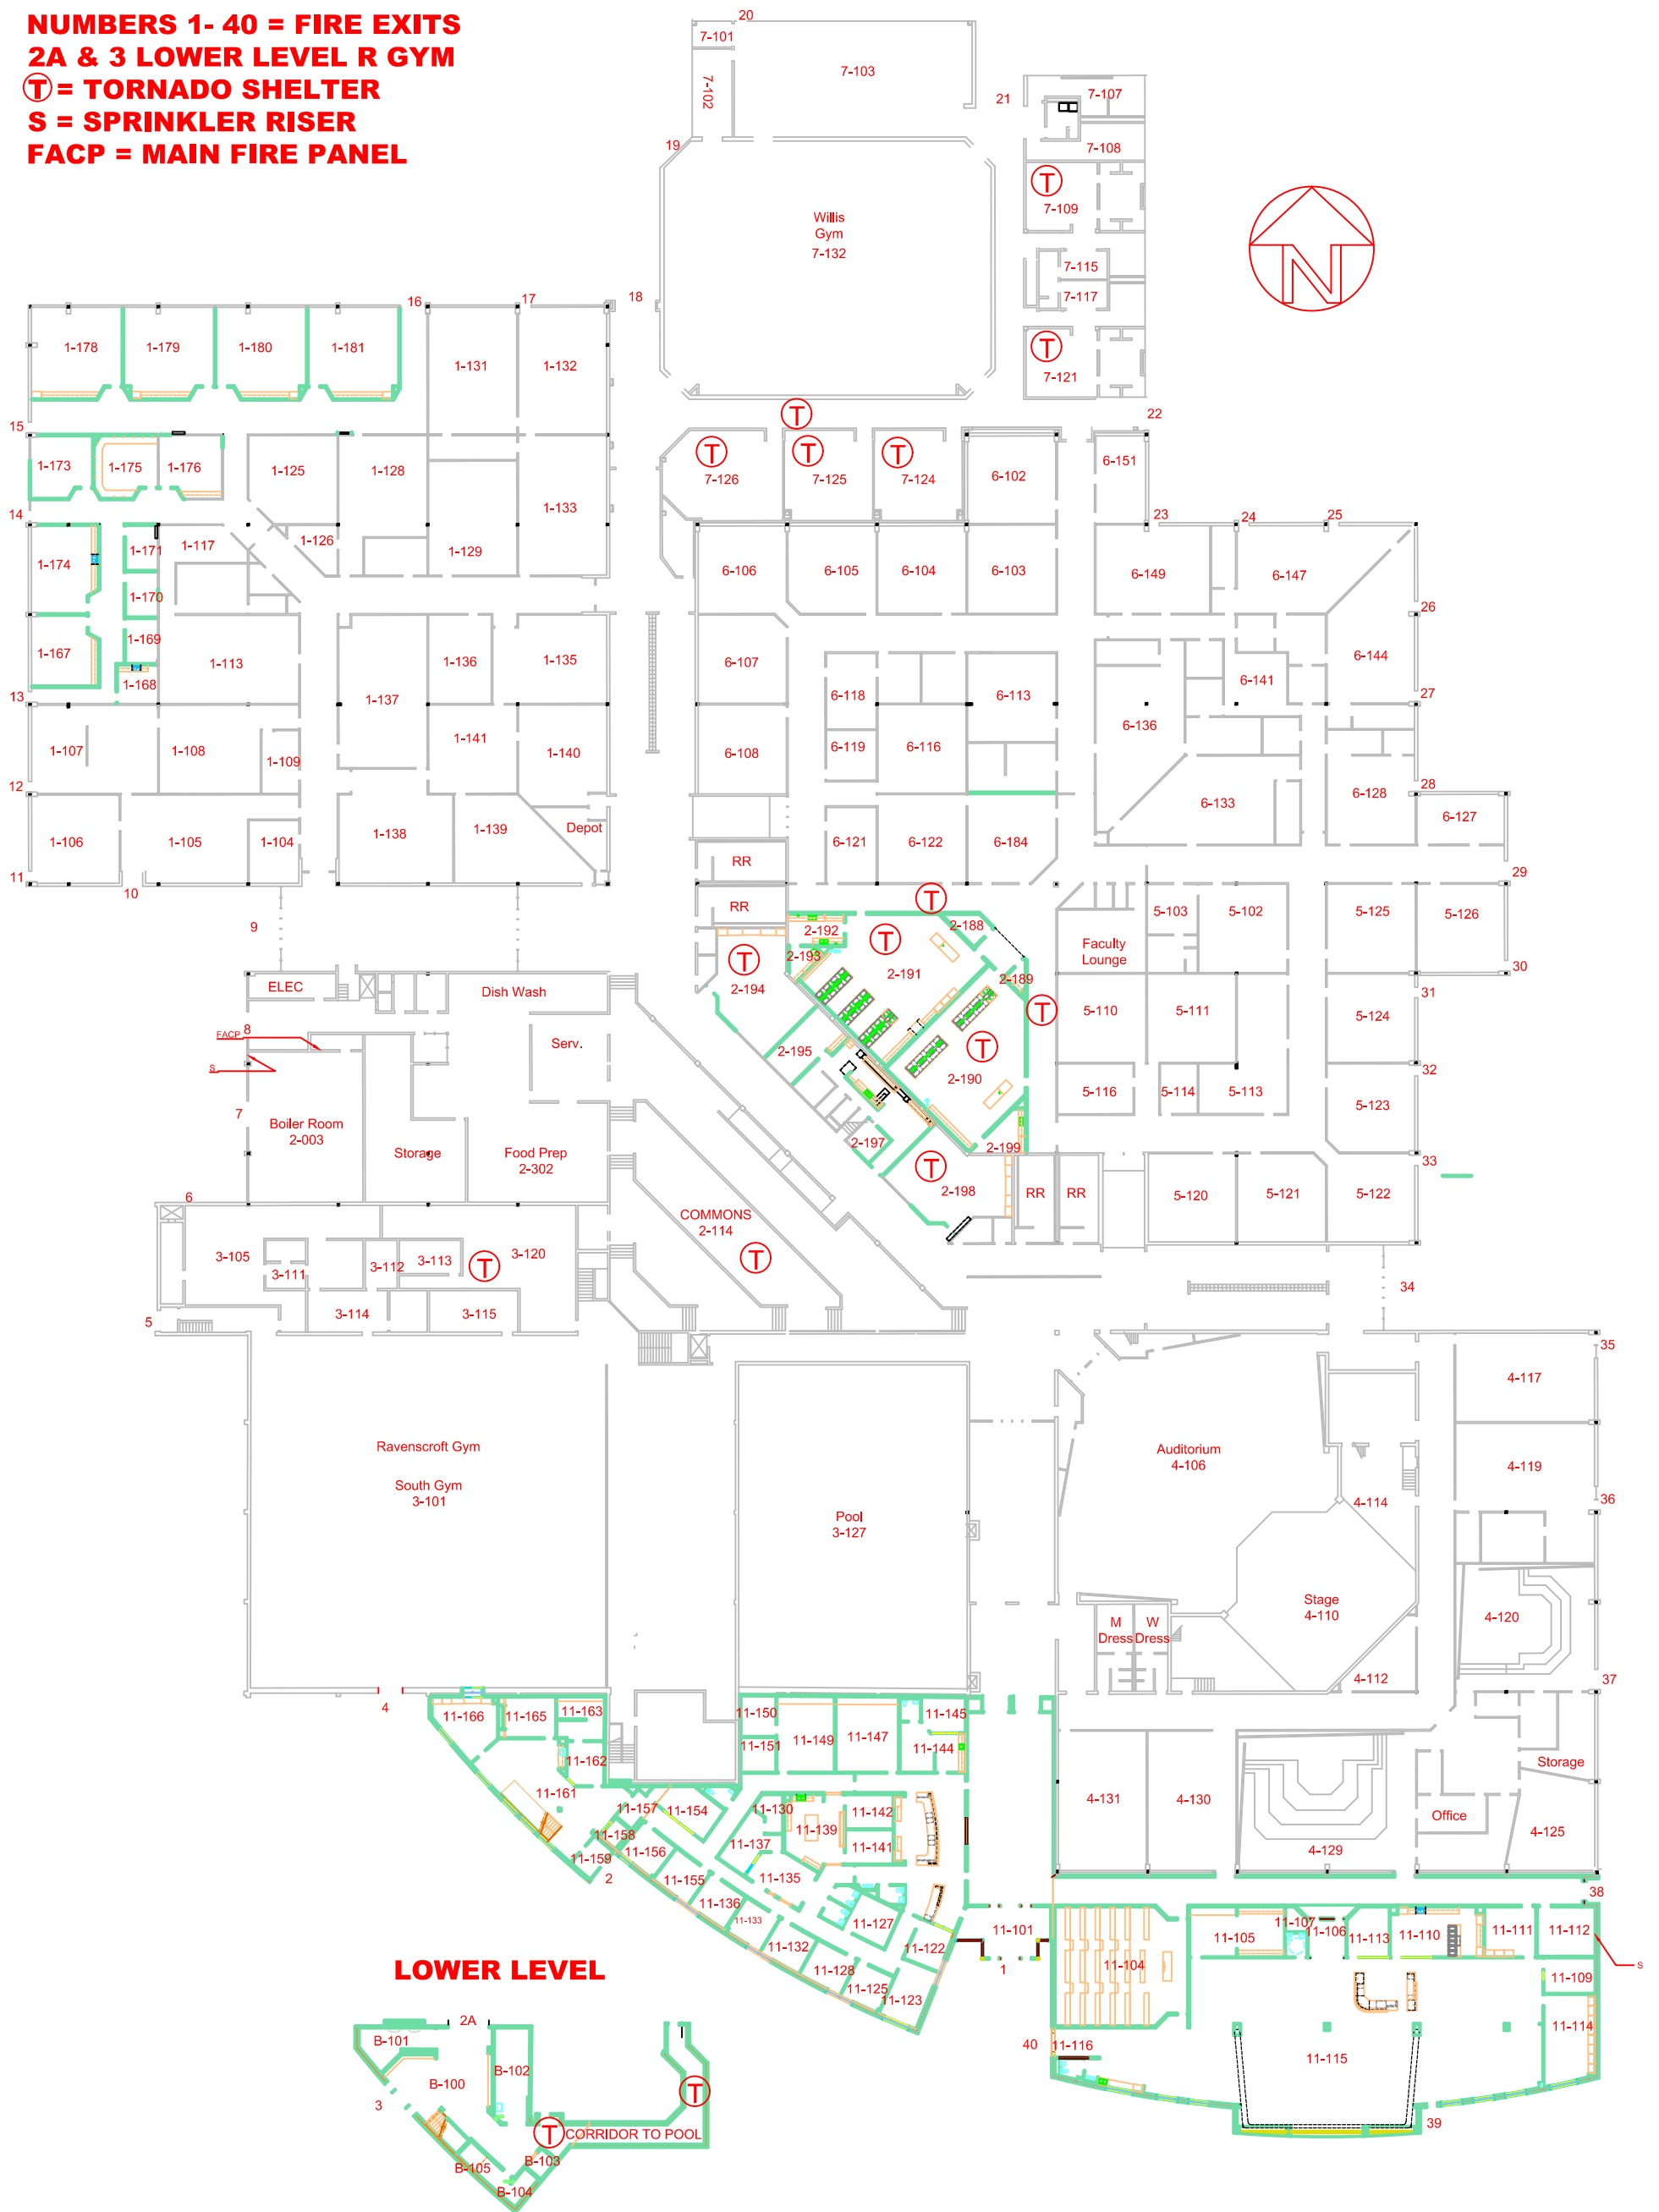

**NUMBERS 1- 40 = FIRE EXITS**  
**2A & 3 LOWER LEVEL R GYM**  
**T = TORNADO SHELTER**  
**S = SPRINKLER RISER**  
**FACP = MAIN FIRE PANEL**

## 900 W. 12th