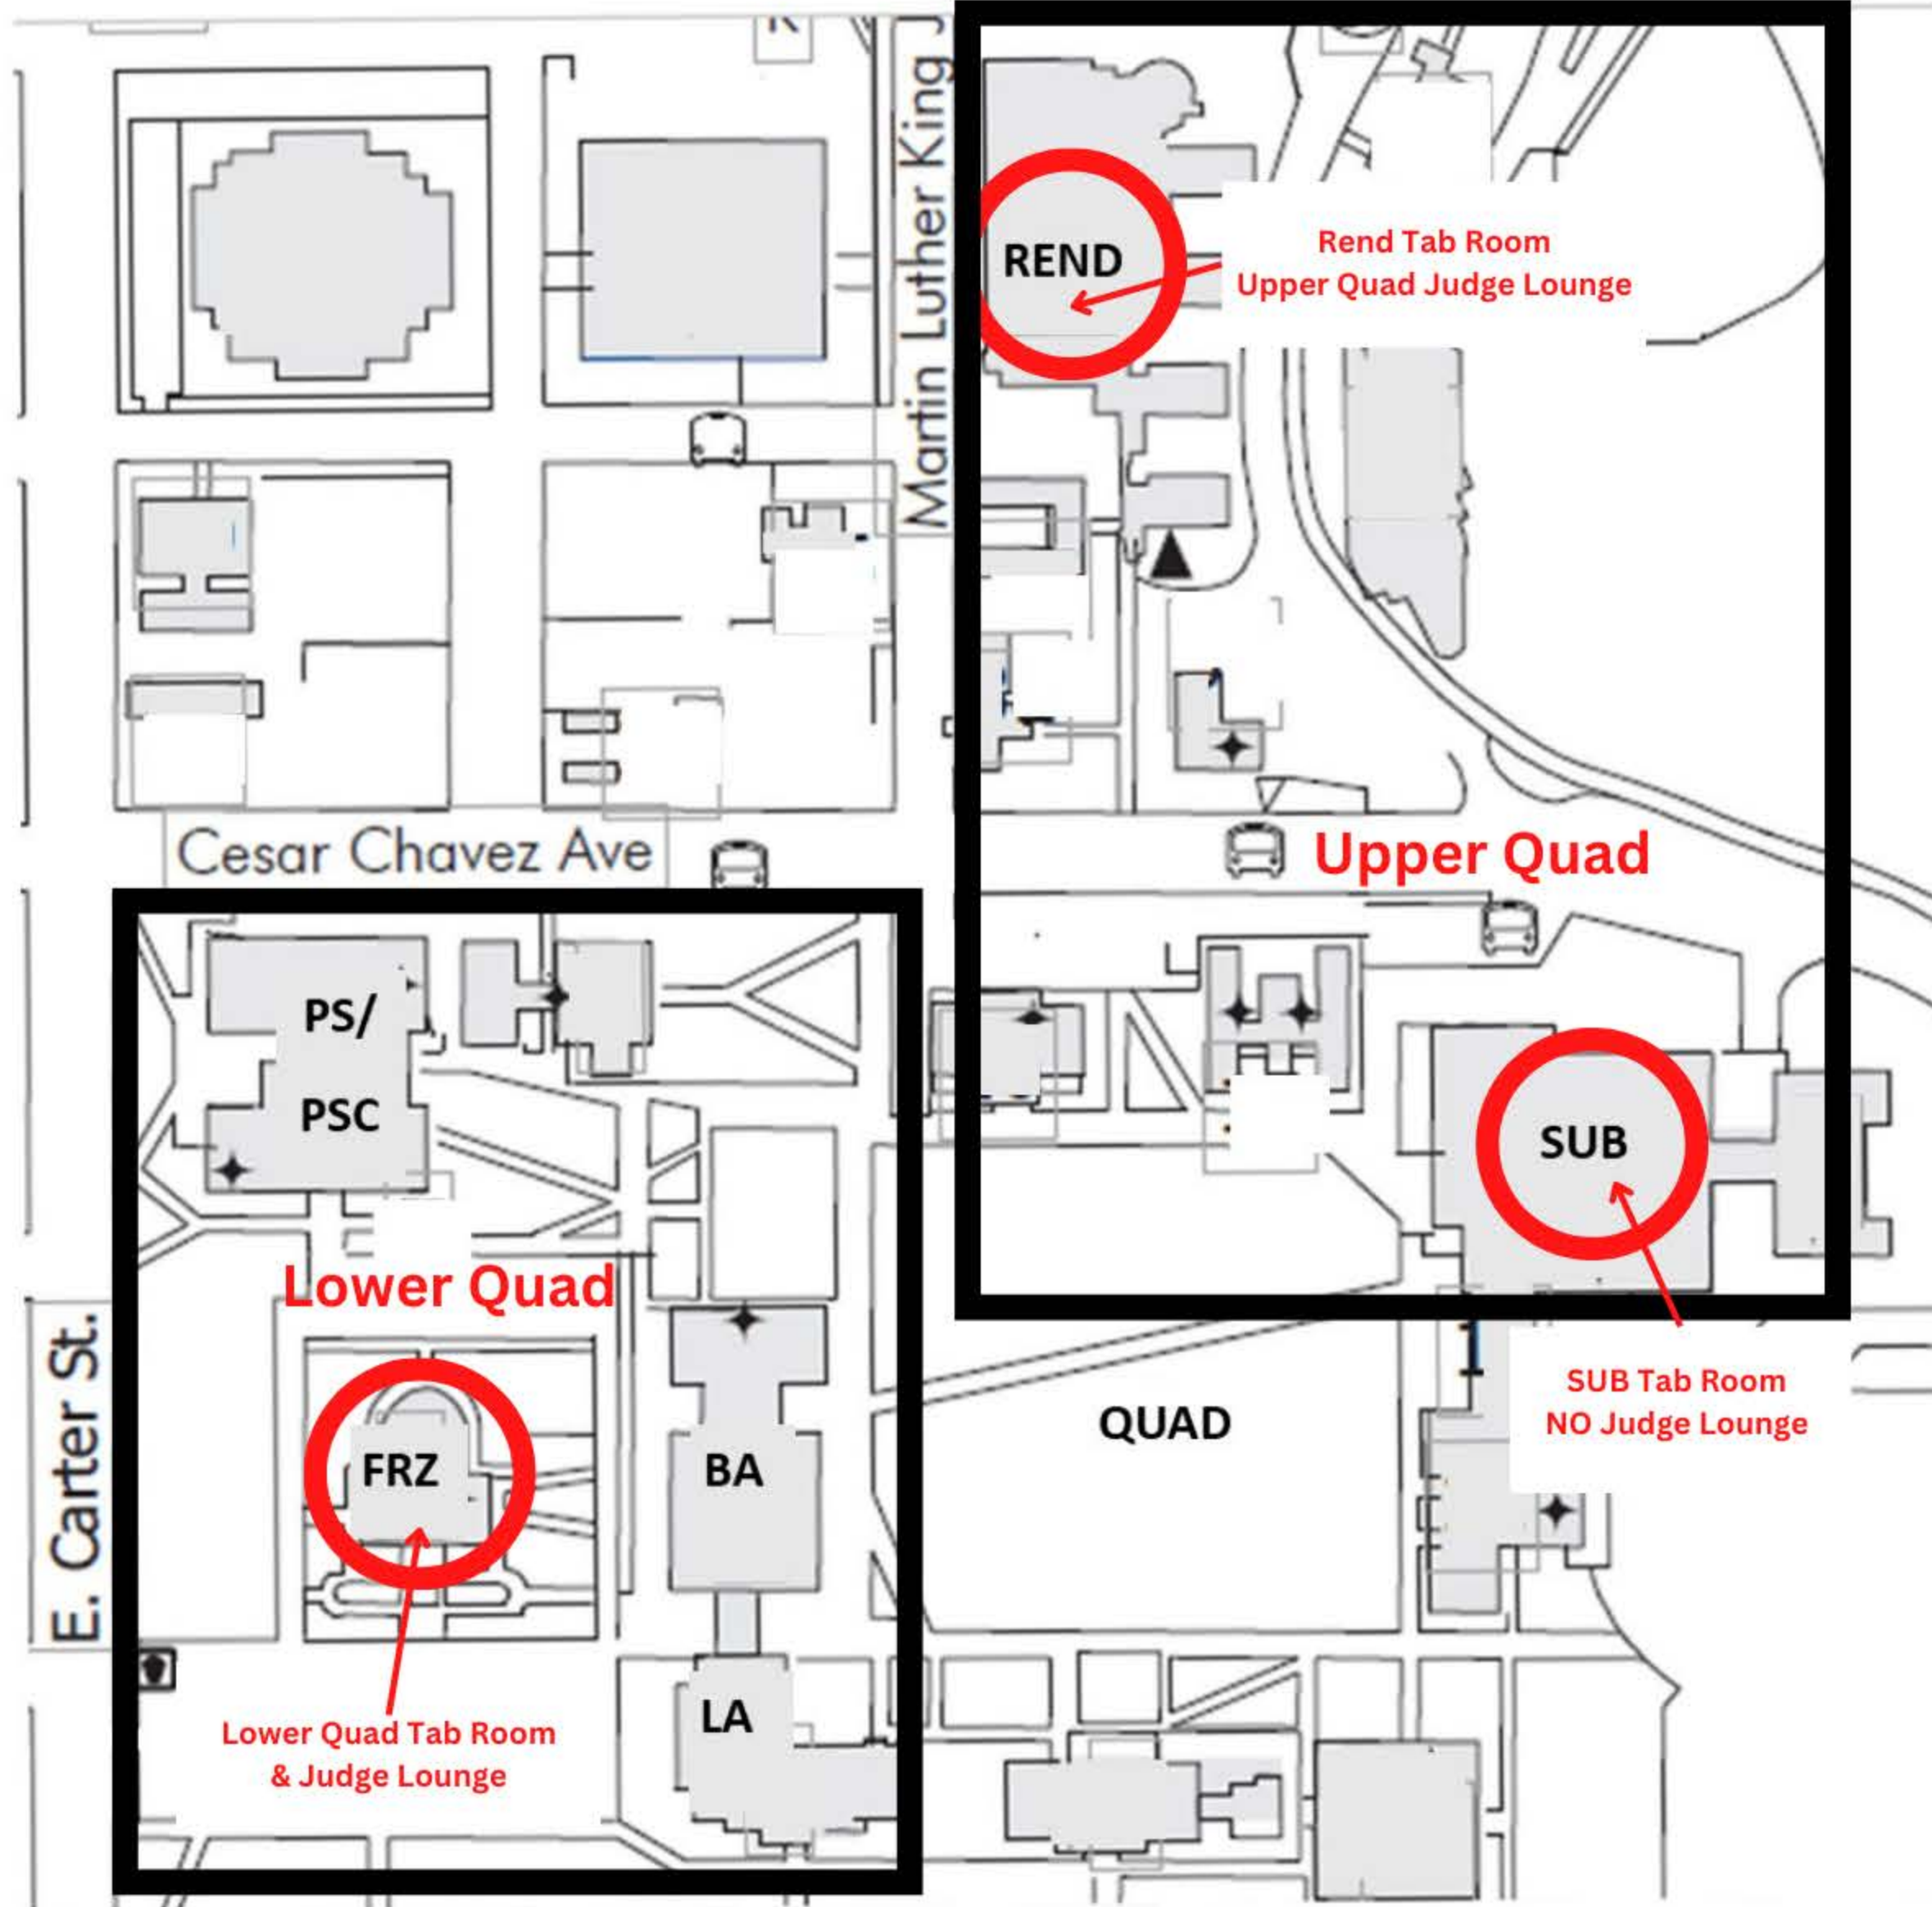

# Blacksnake @ ISU

- (BA) BUSINESS ADMINISTRATION
- (LA) LIBERAL ARTS - KEGEL
- (PS)/(PSC) PHYSICAL SCIENCE / COMPLEX
- (SUB) STUDENT UNION
- (REND) RENDEZVOUS

## SUB MAIN FLOOR

## SUB TOP FLOOR