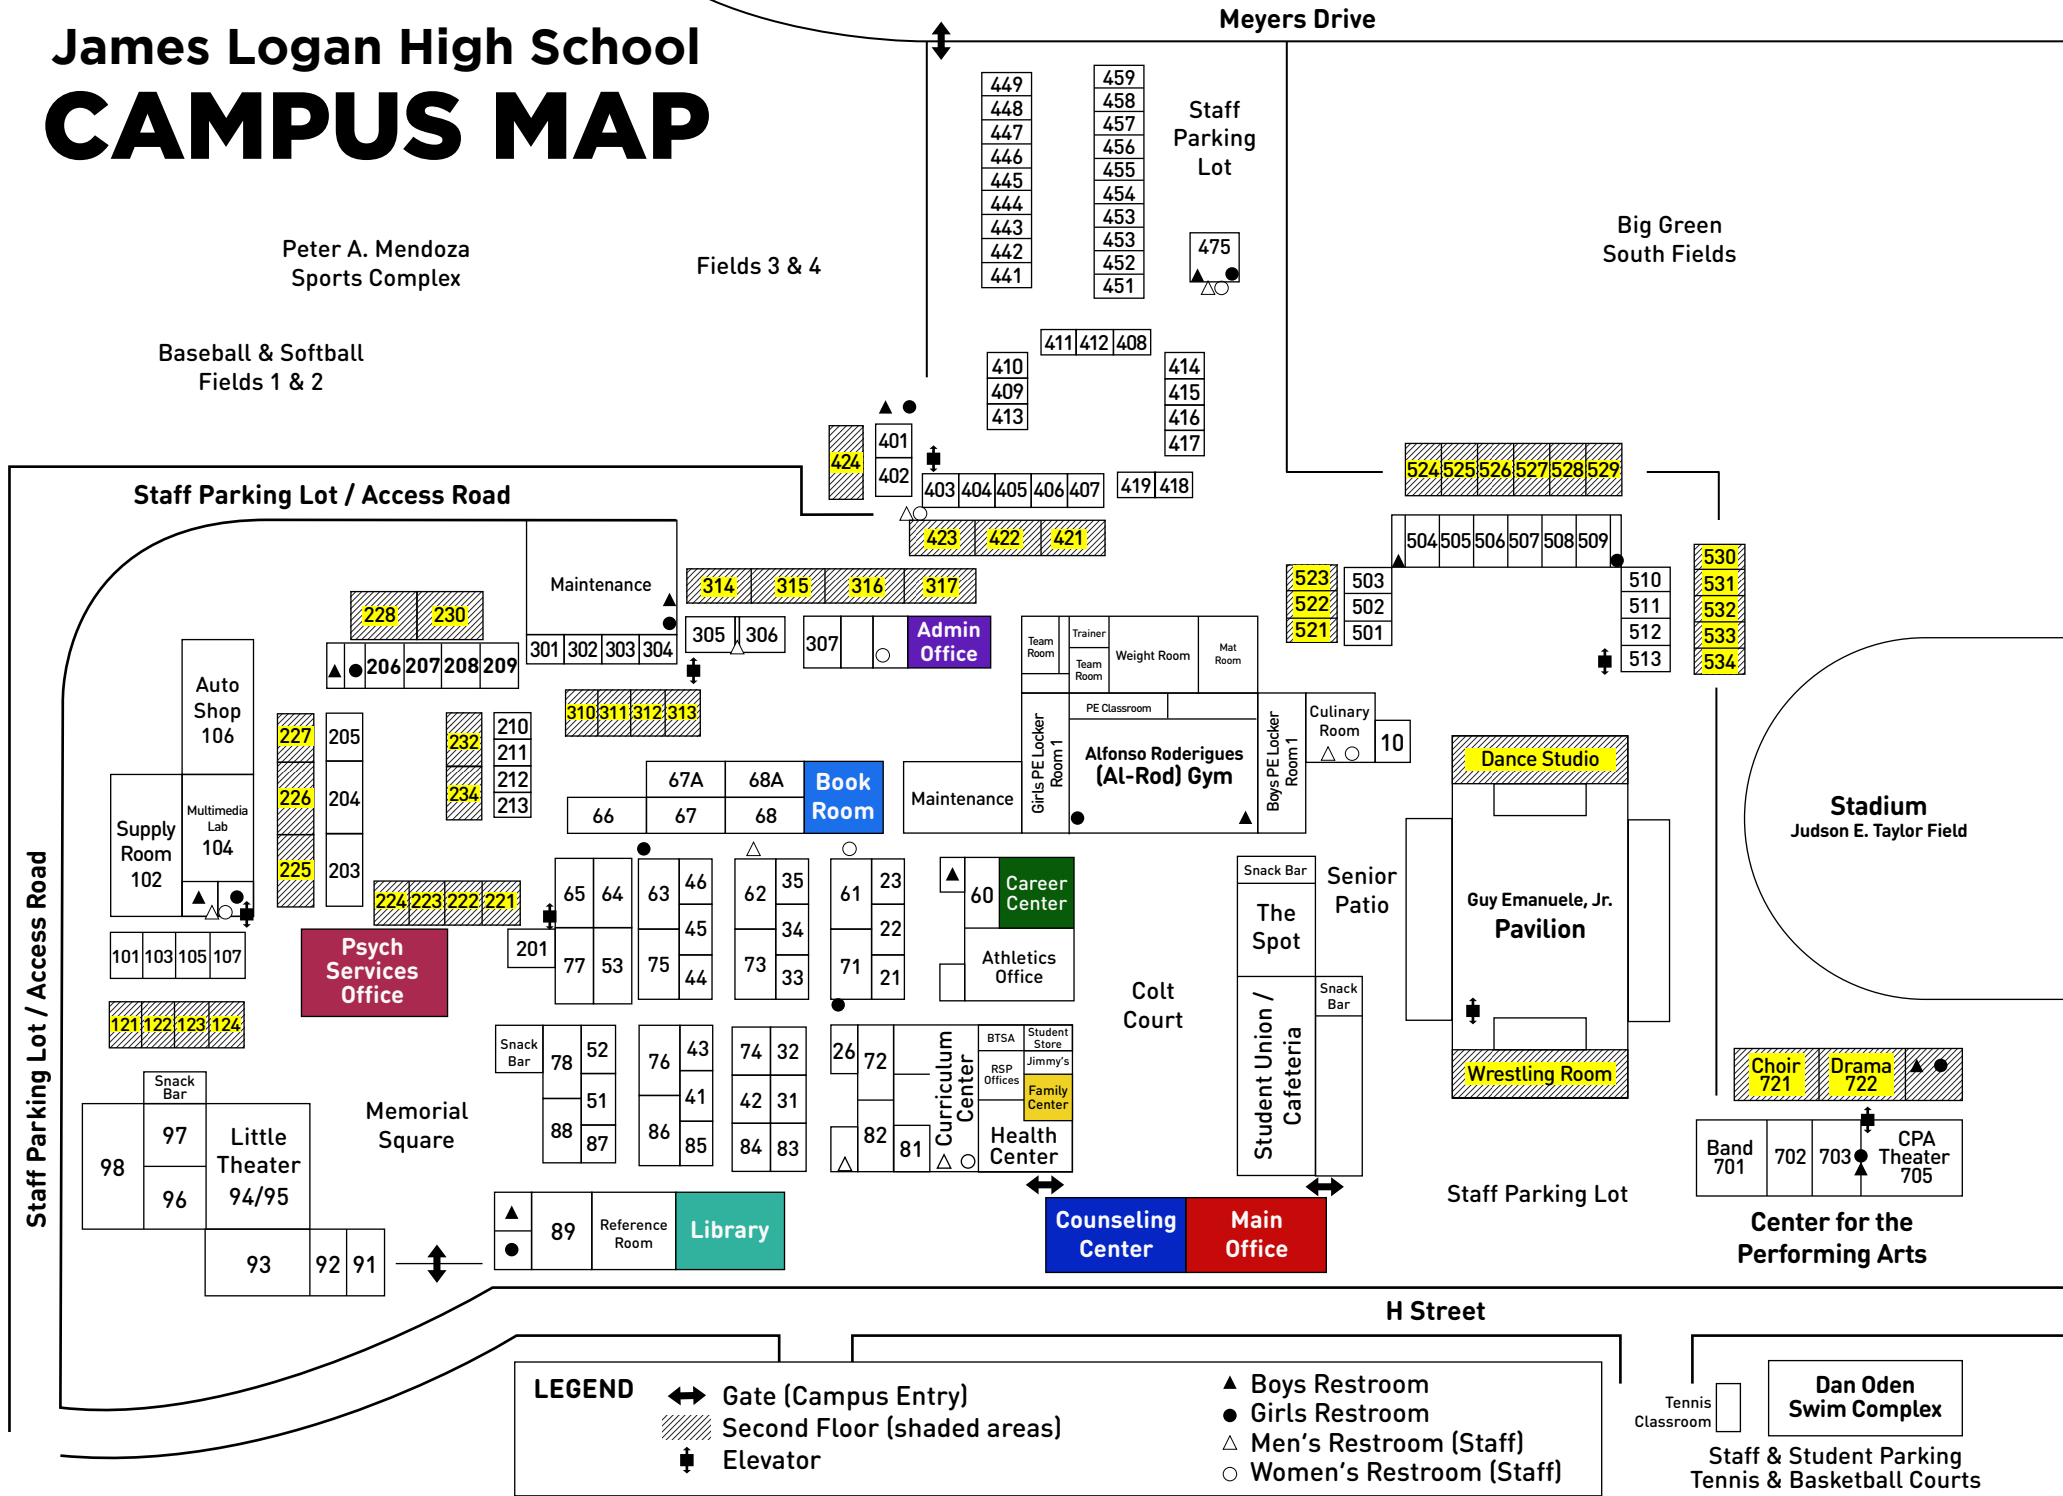

James Logan High School CAMPUS MAP

Peter A. Mendoza Sports Complex

Baseball & Softball Fields 1 & 2

Fields 3 & 4

Myers Drive

Big Green South Fields

Staff Parking Lot / Access Road

Staff Parking Lot / Access Road

Stadium
Judson E. Taylor Field

Staff Parking Lot

H Street

LEGEND

- ↔ Gate (Campus Entry)
- ▨ Second Floor (shaded areas)
- ⬆ Elevator
- ▲ Boys Restroom
- Girls Restroom
- △ Men's Restroom (Staff)
- Women's Restroom (Staff)

Tennis Classroom

Dan Oden Swim Complex

Staff & Student Parking
Tennis & Basketball Courts