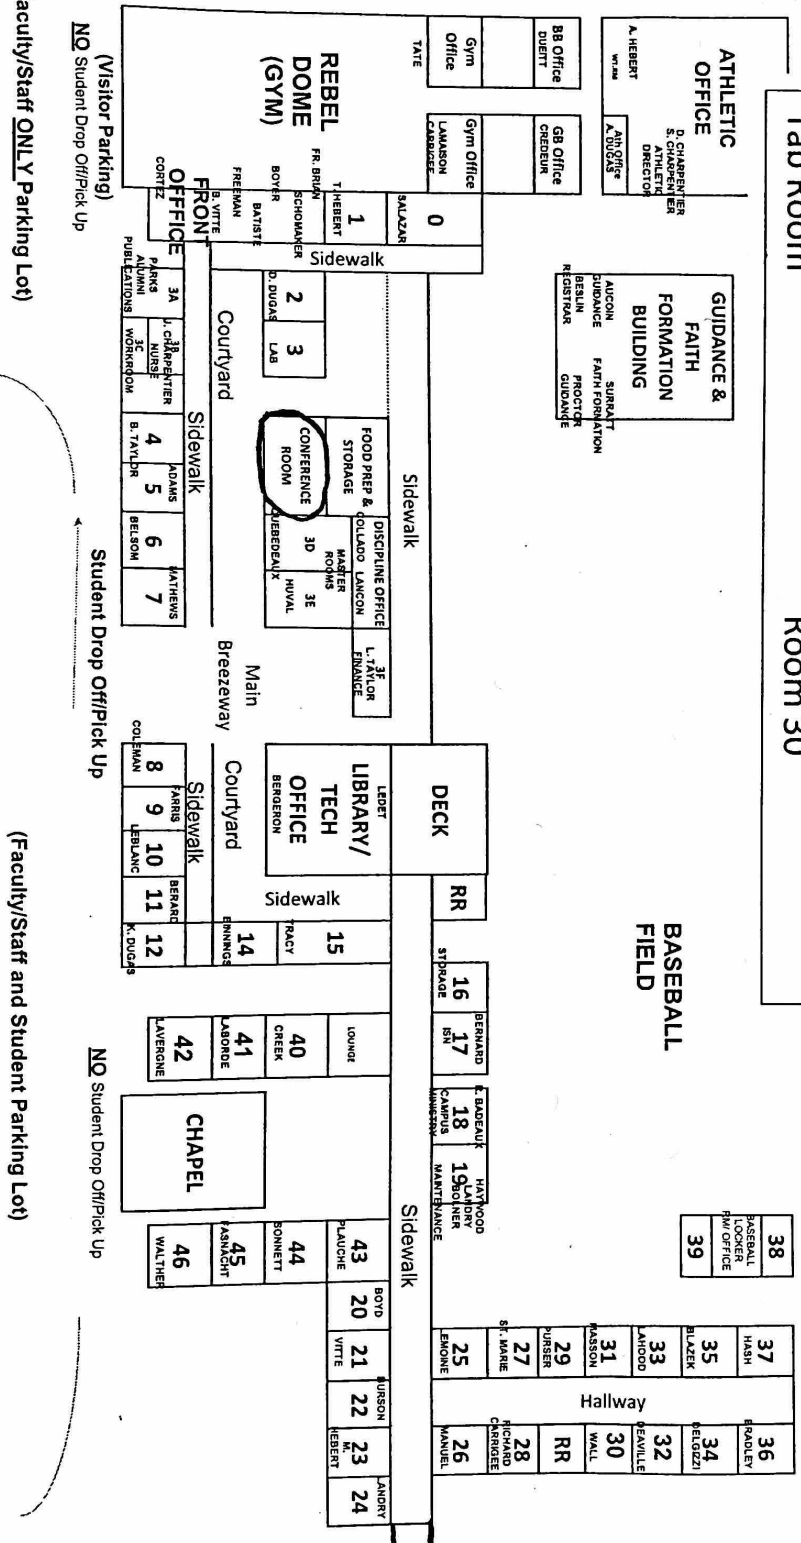

STUDENT PARKING LOT

Student Entrance Exit Only TEURLINGS DRIVE Entrance Only

(Faculty/Staff ONLY Parking Lot)

(Faculty/Staff and Student Parking Lot)

(Visitor Parking)
NO Student Drop Off/Pick Up

Student Drop Off/Pick Up

NO Student Drop Off/Pick Up