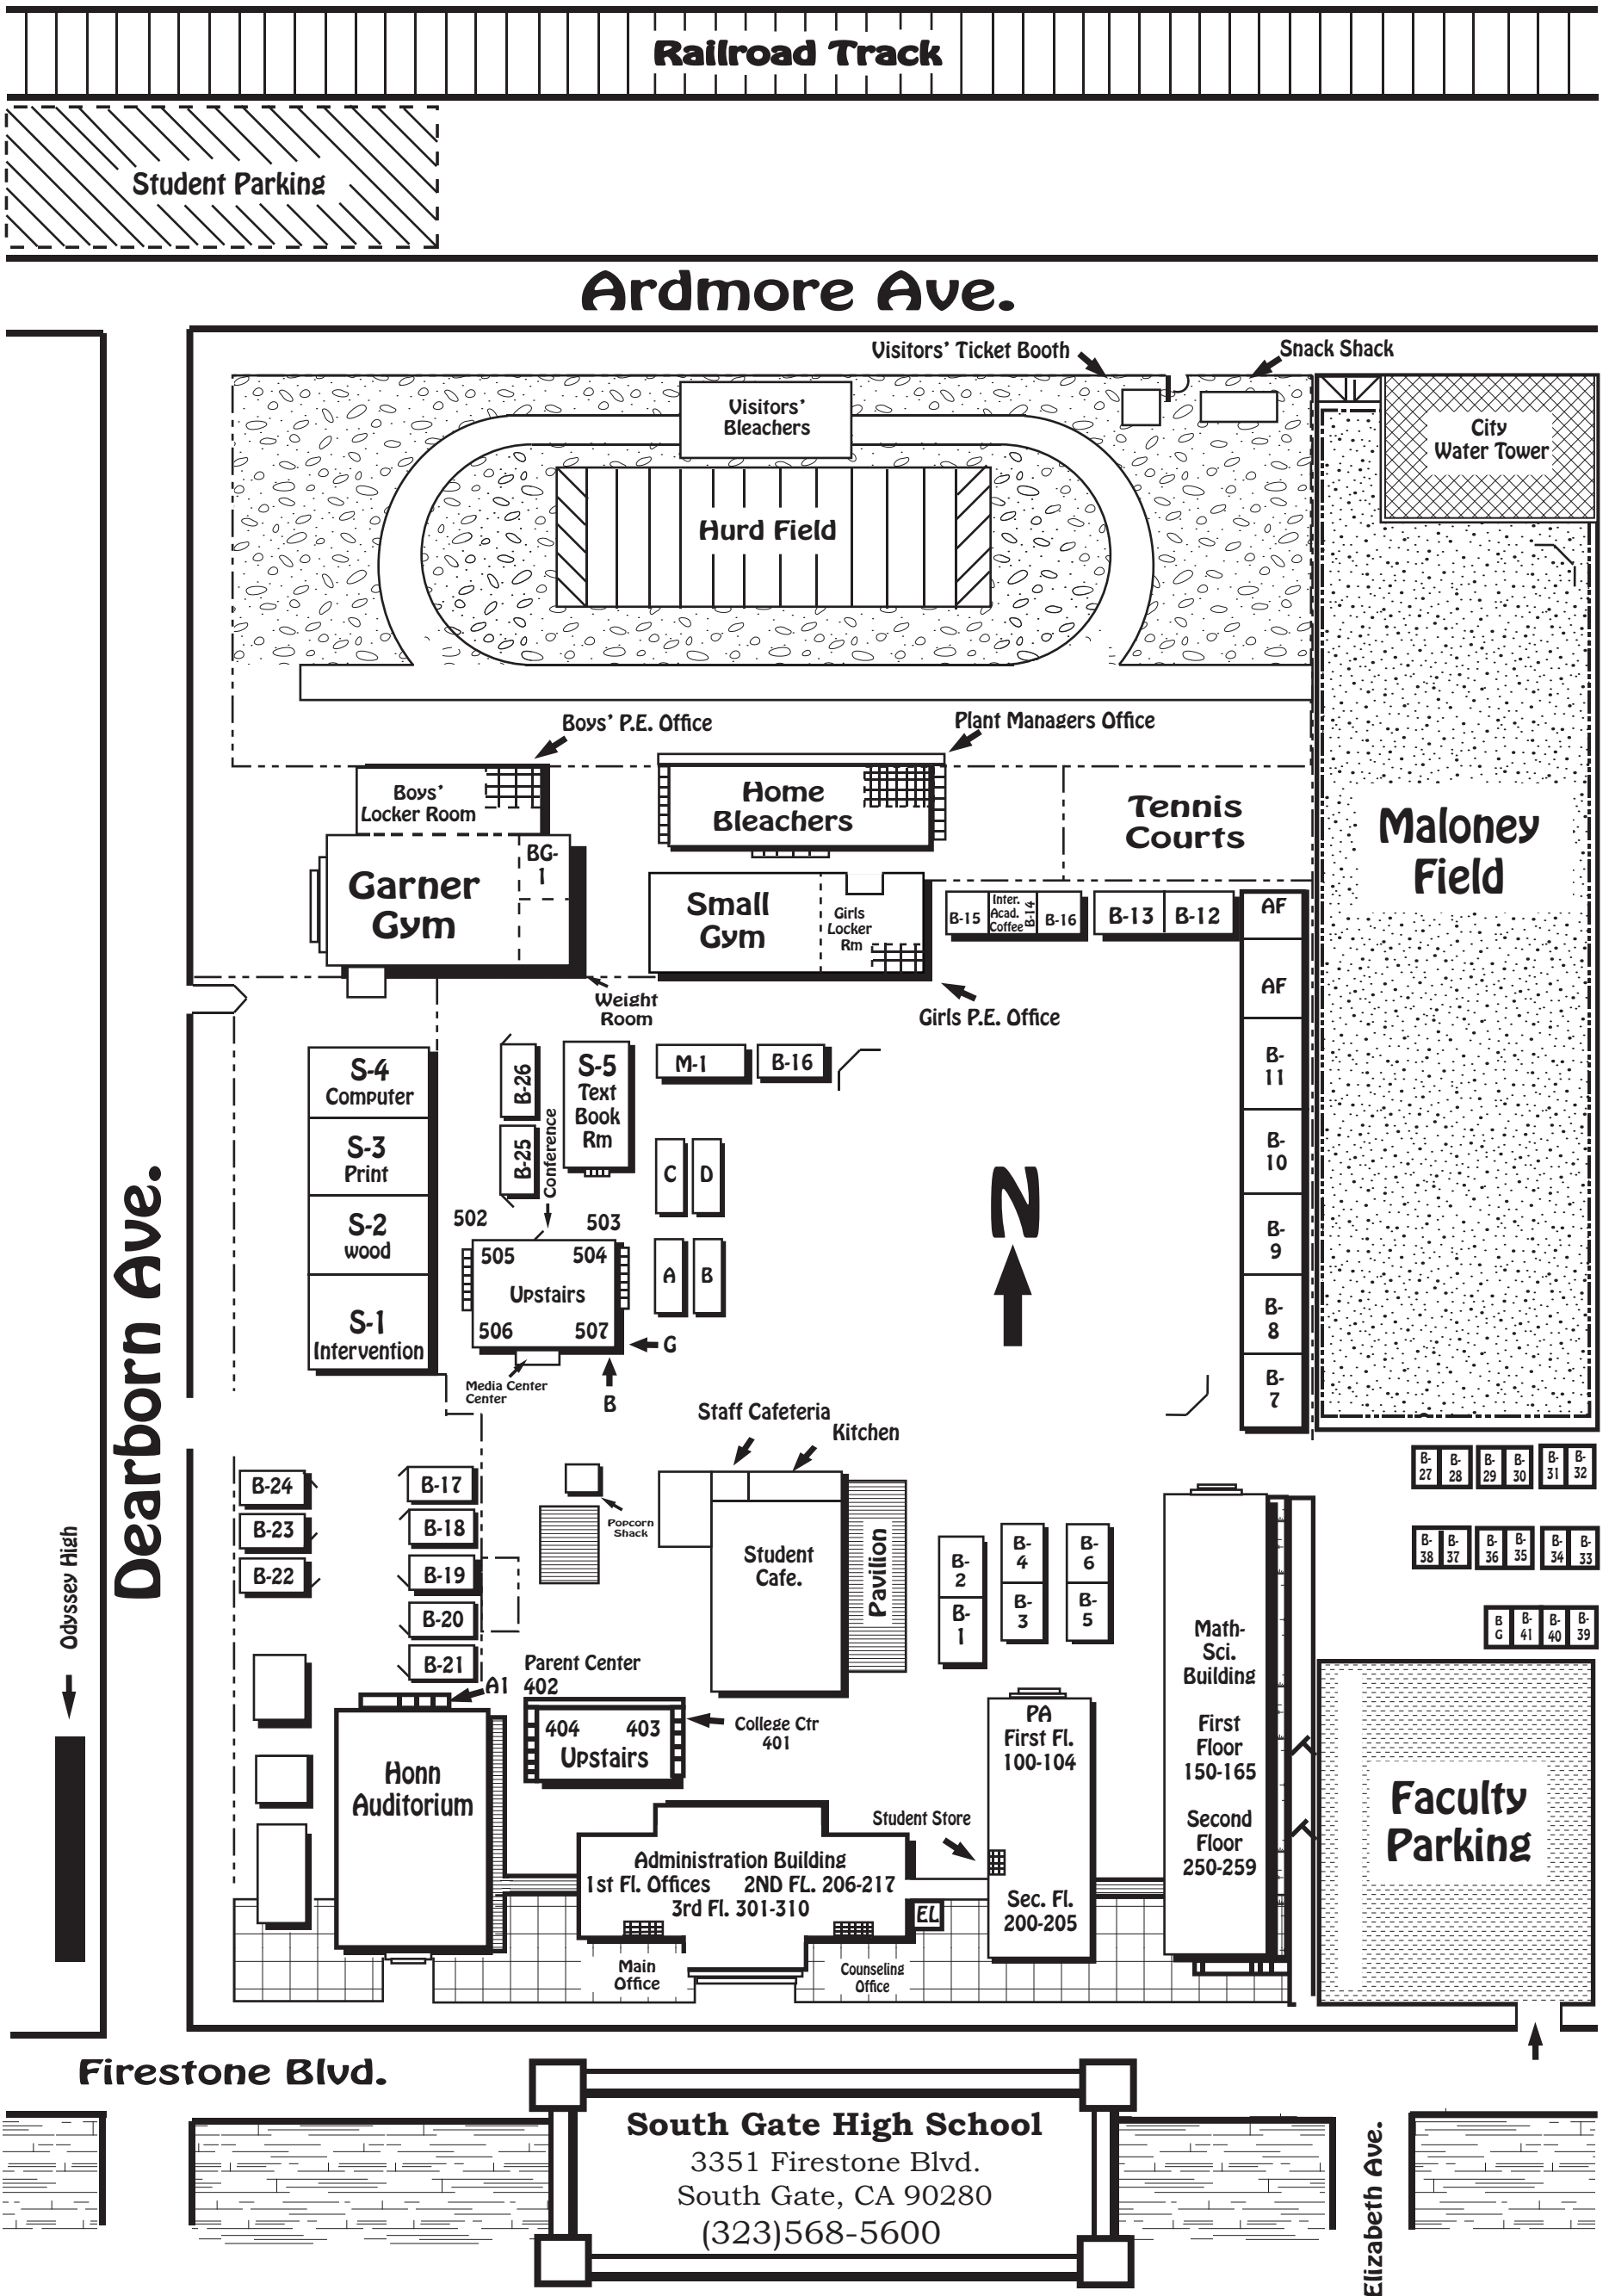

SOUTH GATE HIGH SCHOOL

South Gate High School
3351 Firestone Blvd.
South Gate, CA 90280
(323)568-5600

DESIGNED BY ALFRED GARCIA, GRAPHIC DESIGN ARTS, SOUTH GATE ADULT SCHOOL REGIONAL OCCUPATIONAL PROGRAM, SUMMER 2009
CLASS INSTRUCTOR: DR. SANNAH

BLUE PRINT