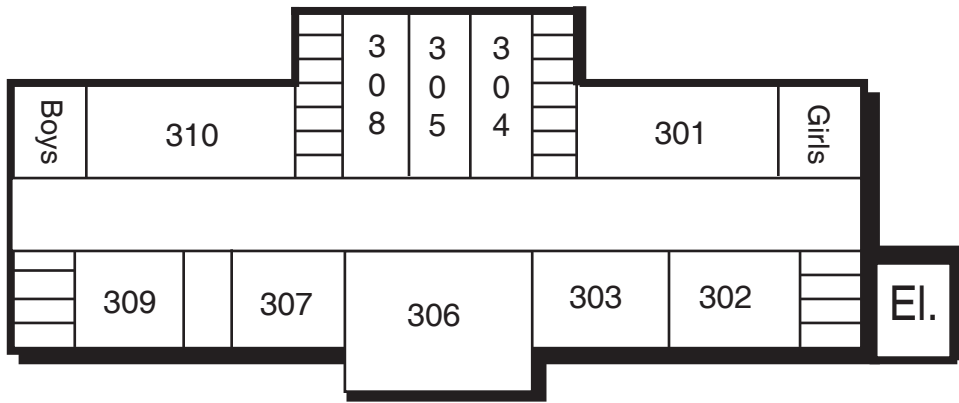

BLUE PRINT

SOUTH GATE HIGH SCHOOL

Inside Map

Third Floor

Second Floor

First Floor

DESIGNED BY ALFRED GARCIA. GRAPHIC DESIGN ARTS, SOUTH GATE ADULT SCHOOL REGIONAL OCCUPATIONAL PROGRAM, SUMMER 2009
CLASS INSTRUCTOR: DR. SANNAH

FLOOR PLAN