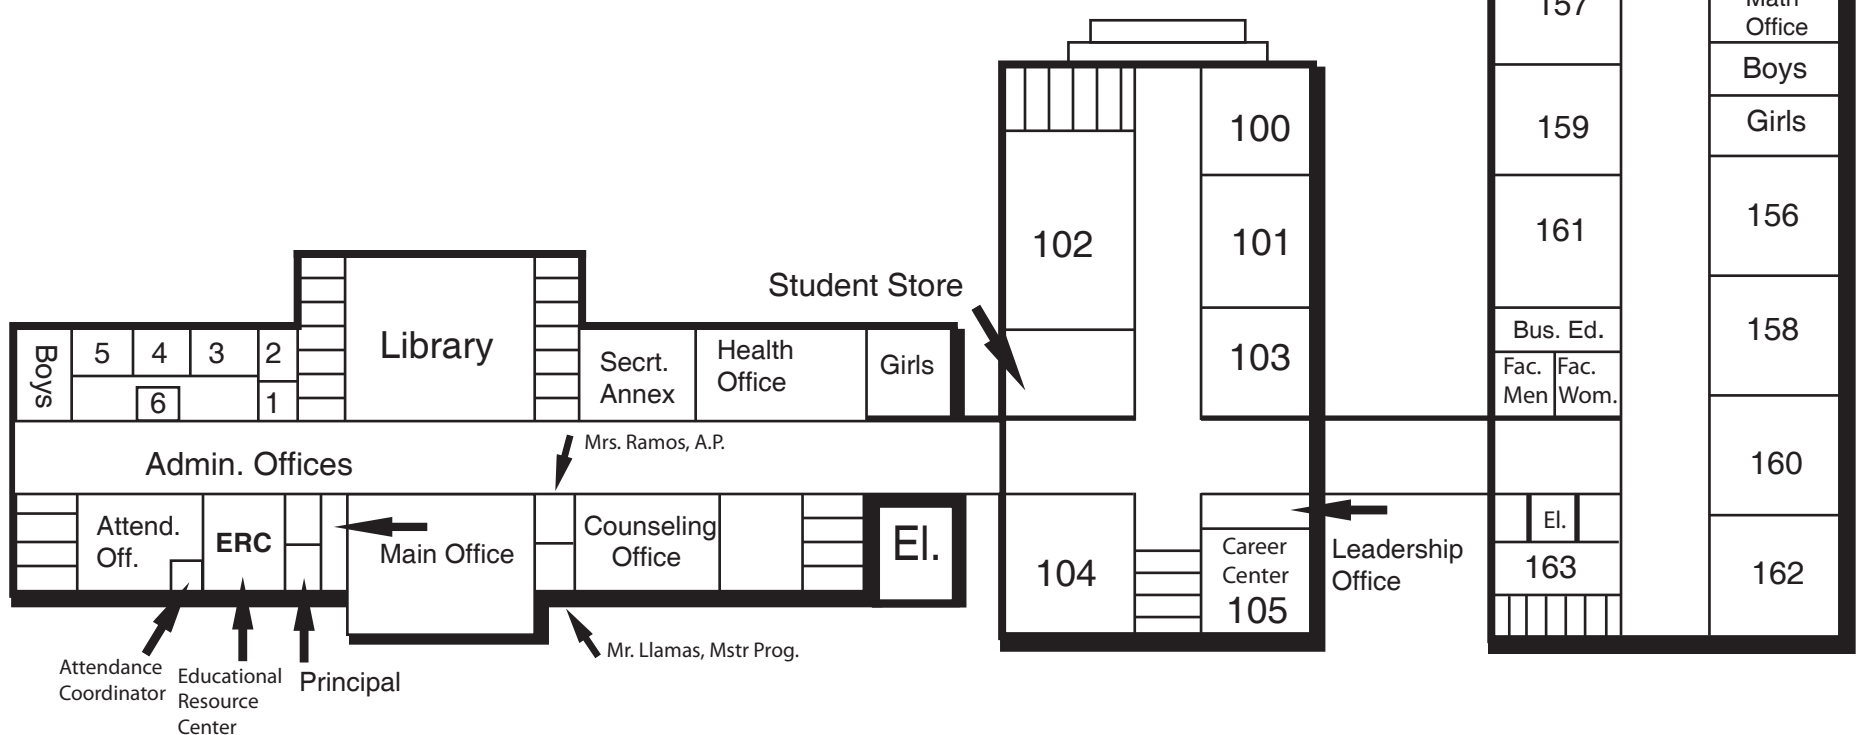

BLUE PRINT

SOUTH GATE HIGH SCHOOL

Inside Map

Third Floor

Second Floor

First Floor

DESIGNED BY ALFRED GARCIA. GRAPHIC DESIGN ARTS, SOUTH GATE ADULT SCHOOL REGIONAL OCCUPATIONAL PROGRAM, SUMMER 2009
CLASS INSTRUCTOR: DR. SANNAH

FLOOR PLAN