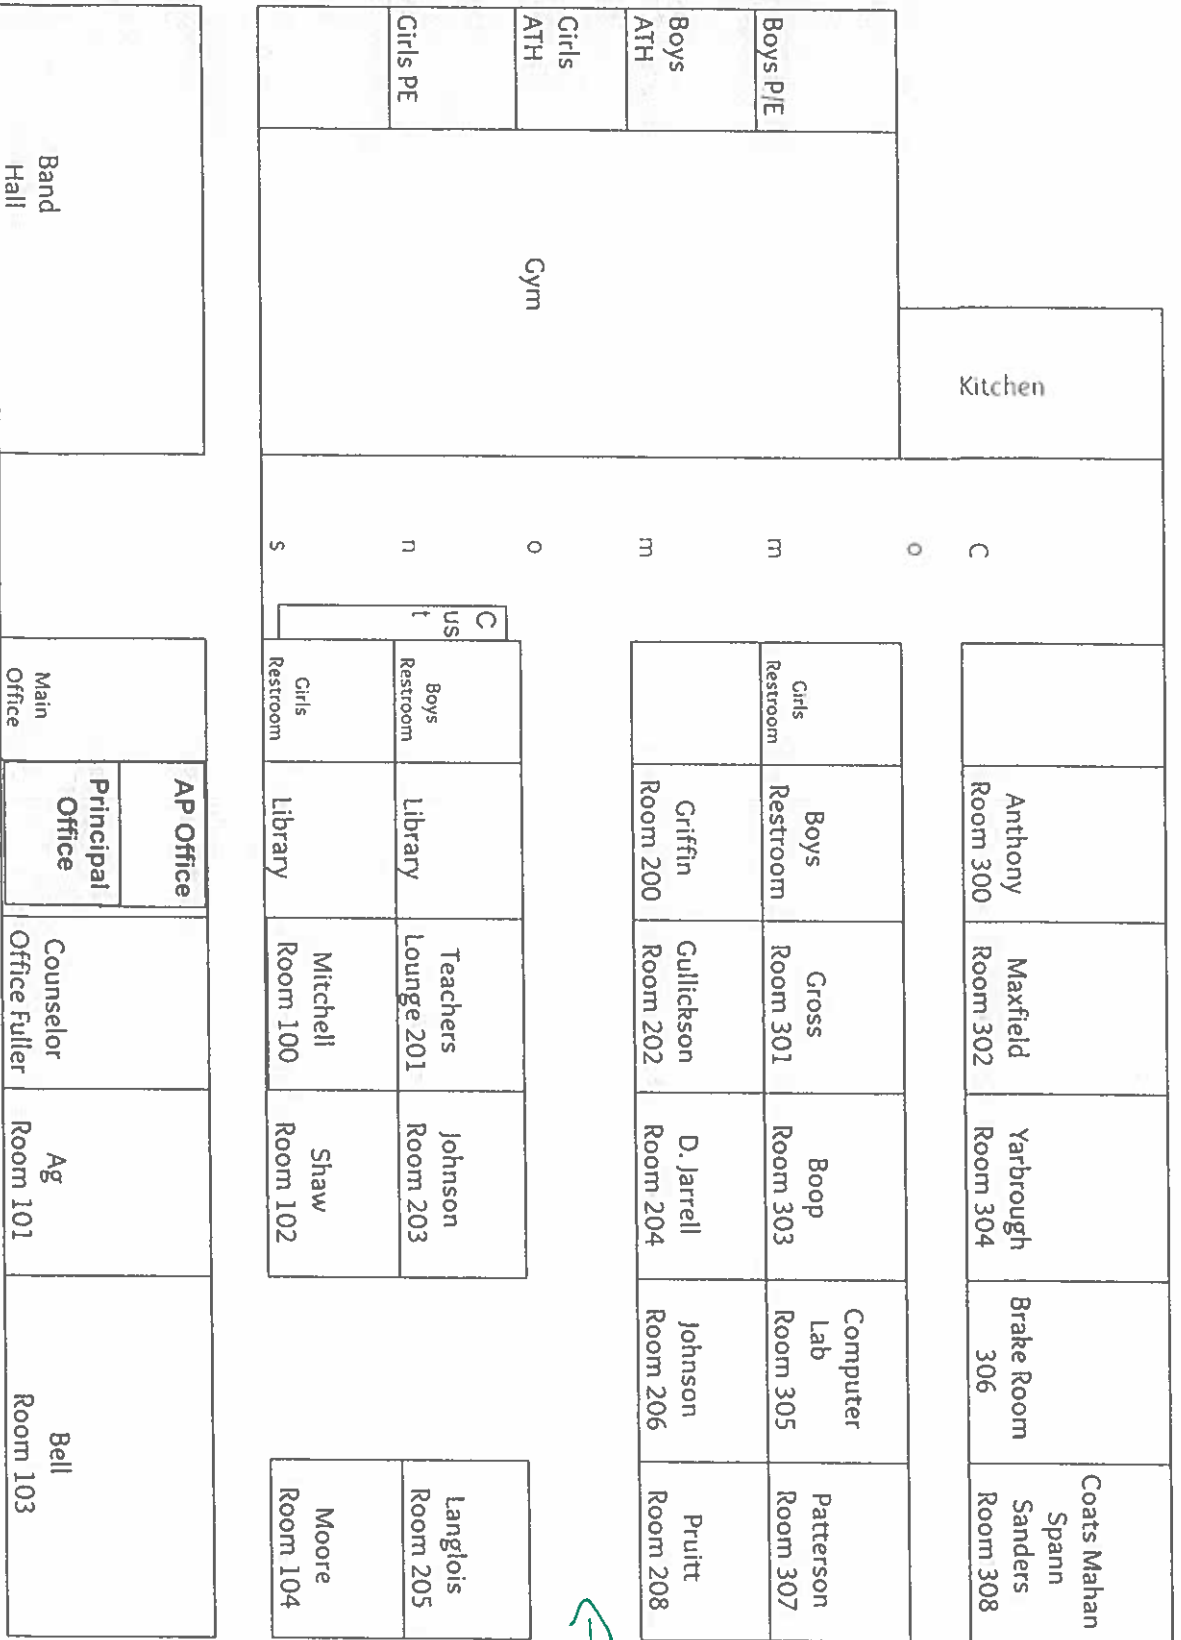

Primary Route  
 Secondary Route  
 Tornado

GRANDVIEW HIGH SCHOOL  
 GRANDVIEW INDEPENDENT SCHOOLS DISTRICT

# Grandview Junior High Campus Map

High School