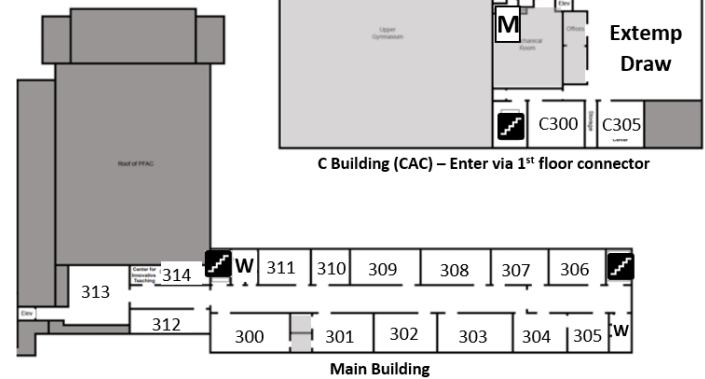

Welcome to the 2020 Rocket Invitational!

Campus Map

Schedule of Events

- 7:00am Registration (Main Bldg)
- 8:00am Extemp Draw in the Media Center (C Bldg)
- 8:30am Flight A, Round 1 / Congress Session 1
- 9:45am Flight B, Round 1
- 10:30am Extemp Draw, Round 2
- 11:00am Flight A, Round 2 / Congress Session 2
- 12:15pm Flight B, Round 2
- 1:30pm Lunch Break
- 2:30pm IE Finals
- 2:45pm Congress Finals
- 5:00pm Awards

Locations

Tab Room: 113 (Main Bldg)

Judges' Lounge: 111 & 112 (Main Bldg)

Common Area: Cafeteria (Main Bldg)

Men's Restrooms:

- 2nd floor Main Bldg. by main entrance
- 1st floor CAC by rear entrance
- 3rd floor CAC by C301 (unisex)

Competitor Lunch Options

Please order your lunch at the order table in the cafeteria **before 8:30am**. Keep your lunch tickets in order to receive your order. Boxed lunches will be served by lunch break.

- Pizza - $2 by the slice
  - Cheese or Pepperoni
- Lunch Box - $7 per box
  - Ham, turkey, or vegetarian sandwich options with cheese, chips, cookie, and fruit

3rd Floor