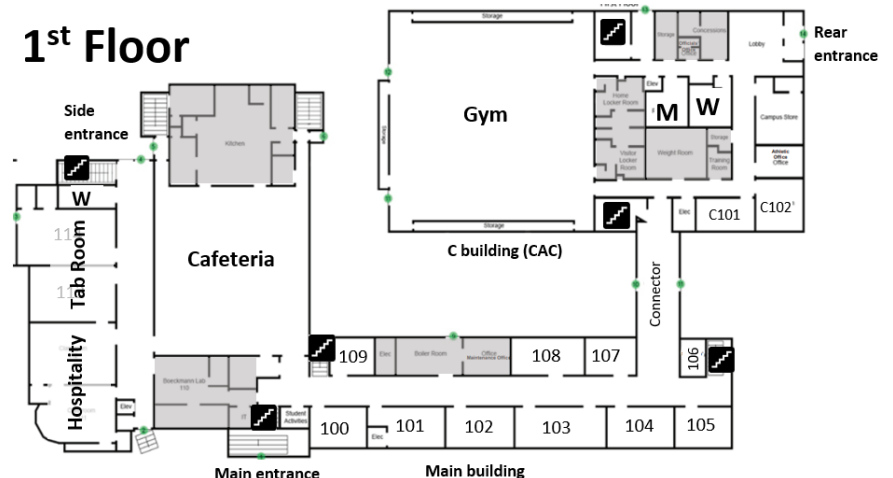

Locations

Tab Room: 113 (Main Bldg)

Judges' Lounge: 111 & 112 (Main Bldg)

Common Area: Cafeteria (Main Bldg)

Men's Restrooms:

- 2nd floor Main Bldg. by main entrance
- 1st floor CAC by rear entrance
- 3rd floor CAC by C301 (unisex)

- Pizza - \$2 by the slice
 - Cheese or Pepperoni
- Lunch Box - \$7 per box
 - Ham, turkey, or vegetarian sandwich options with cheese, chips, cookie, and fruit

3rd Floor

2nd Floor

1st Floor

Wi-Fi: Due to capacity limitations, guest wi-fi is restricted to judges and coaches. Thank you for your understanding.