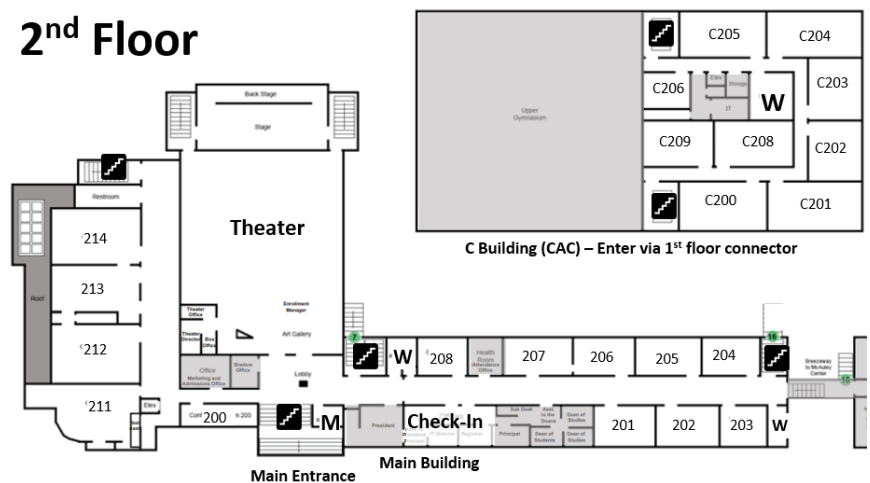

Locations

Tab Room: 113 (Main Bldg)

Judges' Lounge: 111 & 112 (Main Bldg)

Common Area: Cafeteria (Main Bldg)

Men's Restrooms:

- 2nd floor Main Bldg. by main entrance
- 1st floor CAC by rear entrance
- 3rd floor CAC by C301 (unisex)

- Pizza - \$2 by the slice
 - Cheese or Pepperoni
- Lunch Box - \$7 per box
 - Ham, turkey, or vegetarian sandwich options with cheese, chips, cookie, and fruit

3rd Floor

2nd Floor

1st Floor

Wi-Fi: Due to capacity limitations, guest wi-fi is restricted to judges and coaches. Thank you for your understanding.