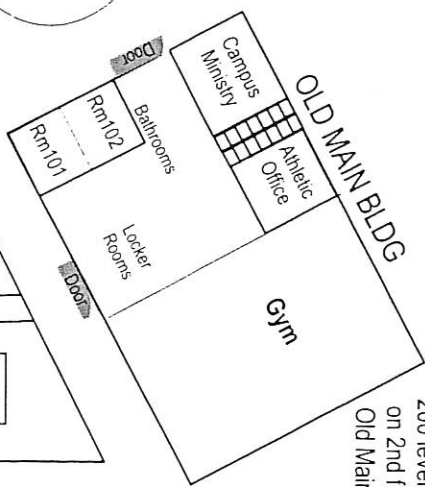

Archbishop Murphy High School ■ 425-379-6363
 12911 39th Avenue SE ■ Everett, WA 98208

From I-5 take the 128th Street exit, Exit #186. Turn east onto 128th Street and proceed about 2.5 miles (Note: 128th becomes 132nd at the Bothell-Everett Highway). Go through the light at 35th Avenue SE, and watch for the AMIS reader board sign on your left. Turn left on 39th Avenue SE, just after Buffalo Square and the Chevron Gas Station. (If you pass Penny Creek Elementary School you've just missed our driveway.) Follow 39th to the end of the road, which is the beginning of the school's property.

GRACE HALL

Upper Floor:
 Computer Lab Rm 501
 Library Rm 502
 Classrooms 503, 504, 505, 506

200 level rooms
 on 2nd floor of
 Old Main Bldg

Upper Field
 Girls' Soccer/Baseball/Softball