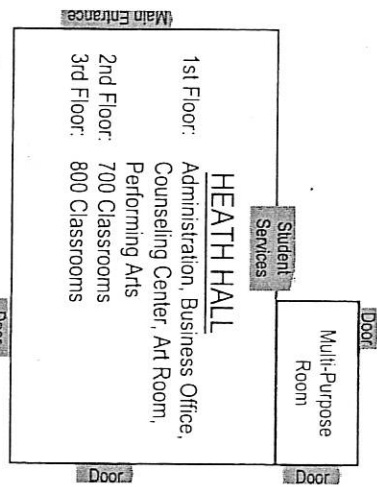

Archbishop Murphy High School ■ 425-379-6363
 12911 39th Avenue SE ■ Everett, WA 98208

From I-5 take the 128th Street exit, Exit #186. Turn east onto 128th Street and proceed about 2.5 miles (Note: 128th becomes 132nd at the Bothell-Everett Highway). Go through the light at 35th Avenue SE, and watch for the AMIS reader board sign on your left. Turn left on 39th Avenue SE, just after Buffalo Square and the Chevron Gas Station. (If you pass Penny Creek Elementary School you've just missed our driveway.) Follow 39th to the end of the road, which is the beginning of the school's property.

GRACE HALL

Upper Floor:
 Computer Lab Rm 501
 Library Rm 502
 Classrooms 503, 504, 505, 506

200 level rooms
 on 2nd floor of
 Old Main Bldg

Upper Field
 Girls' Soccer/Baseball/Softball