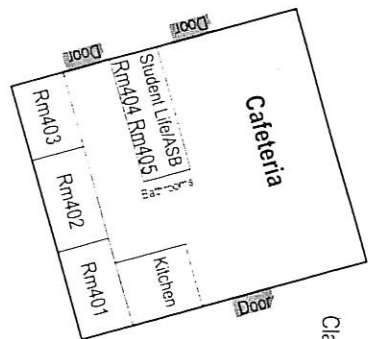

Archbishop Murphy High School ■ 425-379-6363
 12911 39th Avenue SE ■ Everett, WA 98208

From I-5 take the 128th Street exit, Exit #186. Turn east onto 128th Street and proceed about 2.5 miles (Note: 128th becomes 132nd at the Bothell-Everett Highway). Go through the light at 35th Avenue SE, and watch for the AMIS reader board sign on your left. Turn left on 39th Avenue SE, just after Buffalo Square and the Chevron Gas Station. (If you pass Penny Creek Elementary School you've just missed our driveway.) Follow 39th to the end of the road, which is the beginning of the school's property.

GRACE HALL

Upper Floor:
 Computer Lab Rm 501
 Library Rm 502
 Classrooms 503, 504, 505, 506

200 level rooms
 on 2nd floor of
 Old Main Bldg

Upper Field
 Girls' Soccer/Baseball/Softball