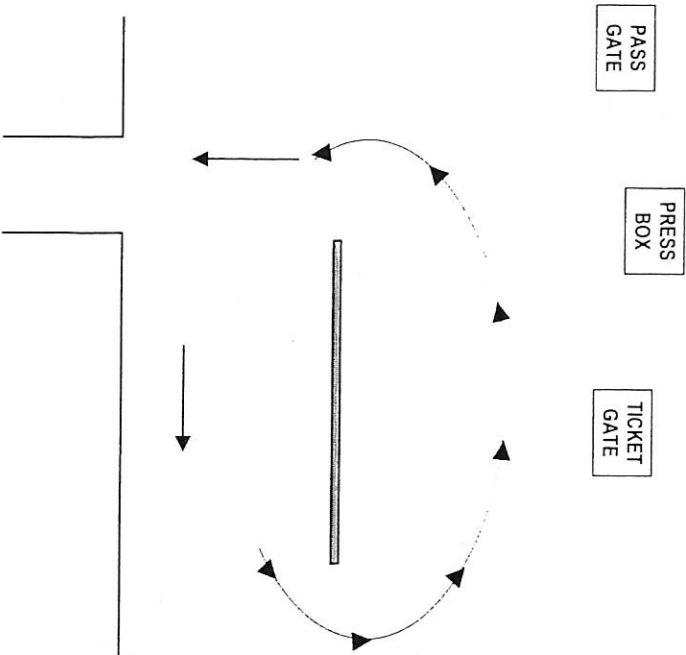

Archbishop Murphy High School ■ 425-379-6363
 12911 39th Avenue SE ■ Everett, WA 98208

From I-5 take the 128th Street exit, Exit #186. Turn east onto 128th Street and proceed about 2.5 miles (Note: 128th becomes 132nd at the Bothell-Everett Highway). Go through the light at 35th Avenue SE, and watch for the AMIS reader board sign on your left. Turn left on 39th Avenue SE, just after Buffalo Square and the Chevron Gas Station. (If you pass Penny Creek Elementary School you've just missed our driveway.) Follow 39th to the end of the road, which is the beginning of the school's property.

GRACE HALL

Upper Floor:
 Computer Lab Rm 501
 Library Rm 502
 Classrooms 503, 504, 505, 506

200 level rooms
 on 2nd floor of
 Old Main Bldg

Upper Field
 Girls' Soccer/Baseball/Softball