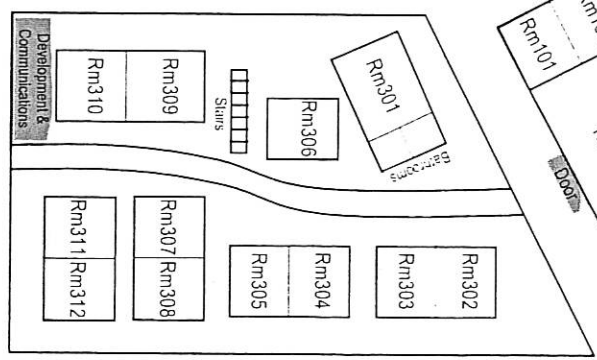

Archbishop Murphy High School ■ 425-379-6363
 12911 39th Avenue SE ■ Everett, WA 98208

From I-5 take the 128th Street exit, Exit #186. Turn east onto 128th Street and proceed about 2.5 miles (Note: 128th becomes 132nd at the Bothell-Everett Highway). Go through the light at 35th Avenue SE, and watch for the AMIS reader board sign on your left. Turn left on 39th Avenue SE, just after Buffalo Square and the Chevron Gas Station. (If you pass Penny Creek Elementary School you've just missed our driveway.) Follow 39th to the end of the road, which is the beginning of the school's property.

GRACE HALL

Upper Floor:
 Computer Lab Rm 501
 Library Rm 502
 Classrooms 503, 504, 505, 506

200 level rooms
 on 2nd floor of
 Old Main Bldg

Upper Field
 Girls' Soccer/Baseball/Softball