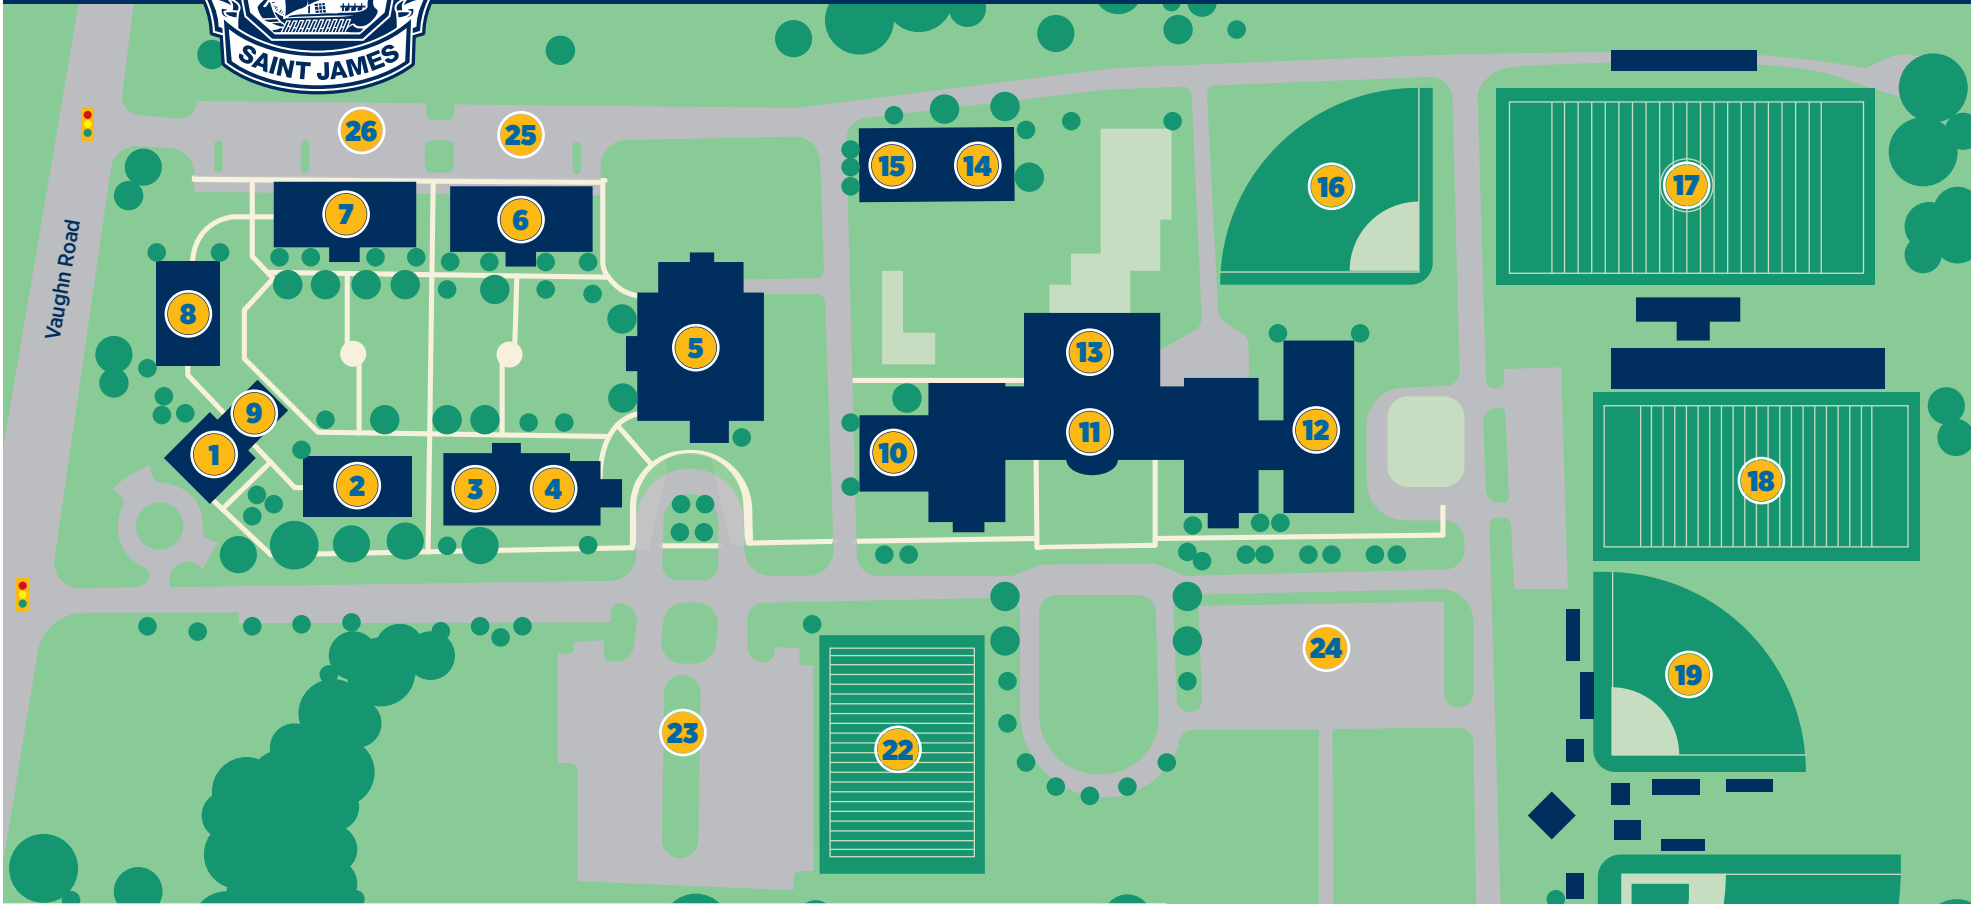

# Saint James Campus Map

- 1 Furlong Hall  
Administrative Offices
- 2 Frazer Science Hall
- 3 Band Room & Choir Loft
- 4 Performing Arts Building
- 5 Middle & High  
School Gymnasium
- 6 Melba Richardson  
Middle School Hall
- 7 High School Administrative  
Offices & Classrooms

- 8 High School  
Humanities Classrooms
- 9 Middle & High  
School Library
- 10 Leu Elementary Upper  
School (3-5)
- 11 Margaret Leu Means  
Media Center
- 12 Leu Elementary Lower  
School (Pre-K3-2)
- 13 Leu Elementary  
School Cafeterium

#### SPORTS FACILITIES

- 14 Elementary School  
Science Lab
- 15 Elementary School  
Gymnasium
- 16 Alternate Softball Field
- 17 Carlisle Field  
Football Stadium
- 18 Football Practice Field
- 19 Softball Field
- 20 Baseball Field

- 21 Tennis Courts
- 22 Marching Band  
Practice Field