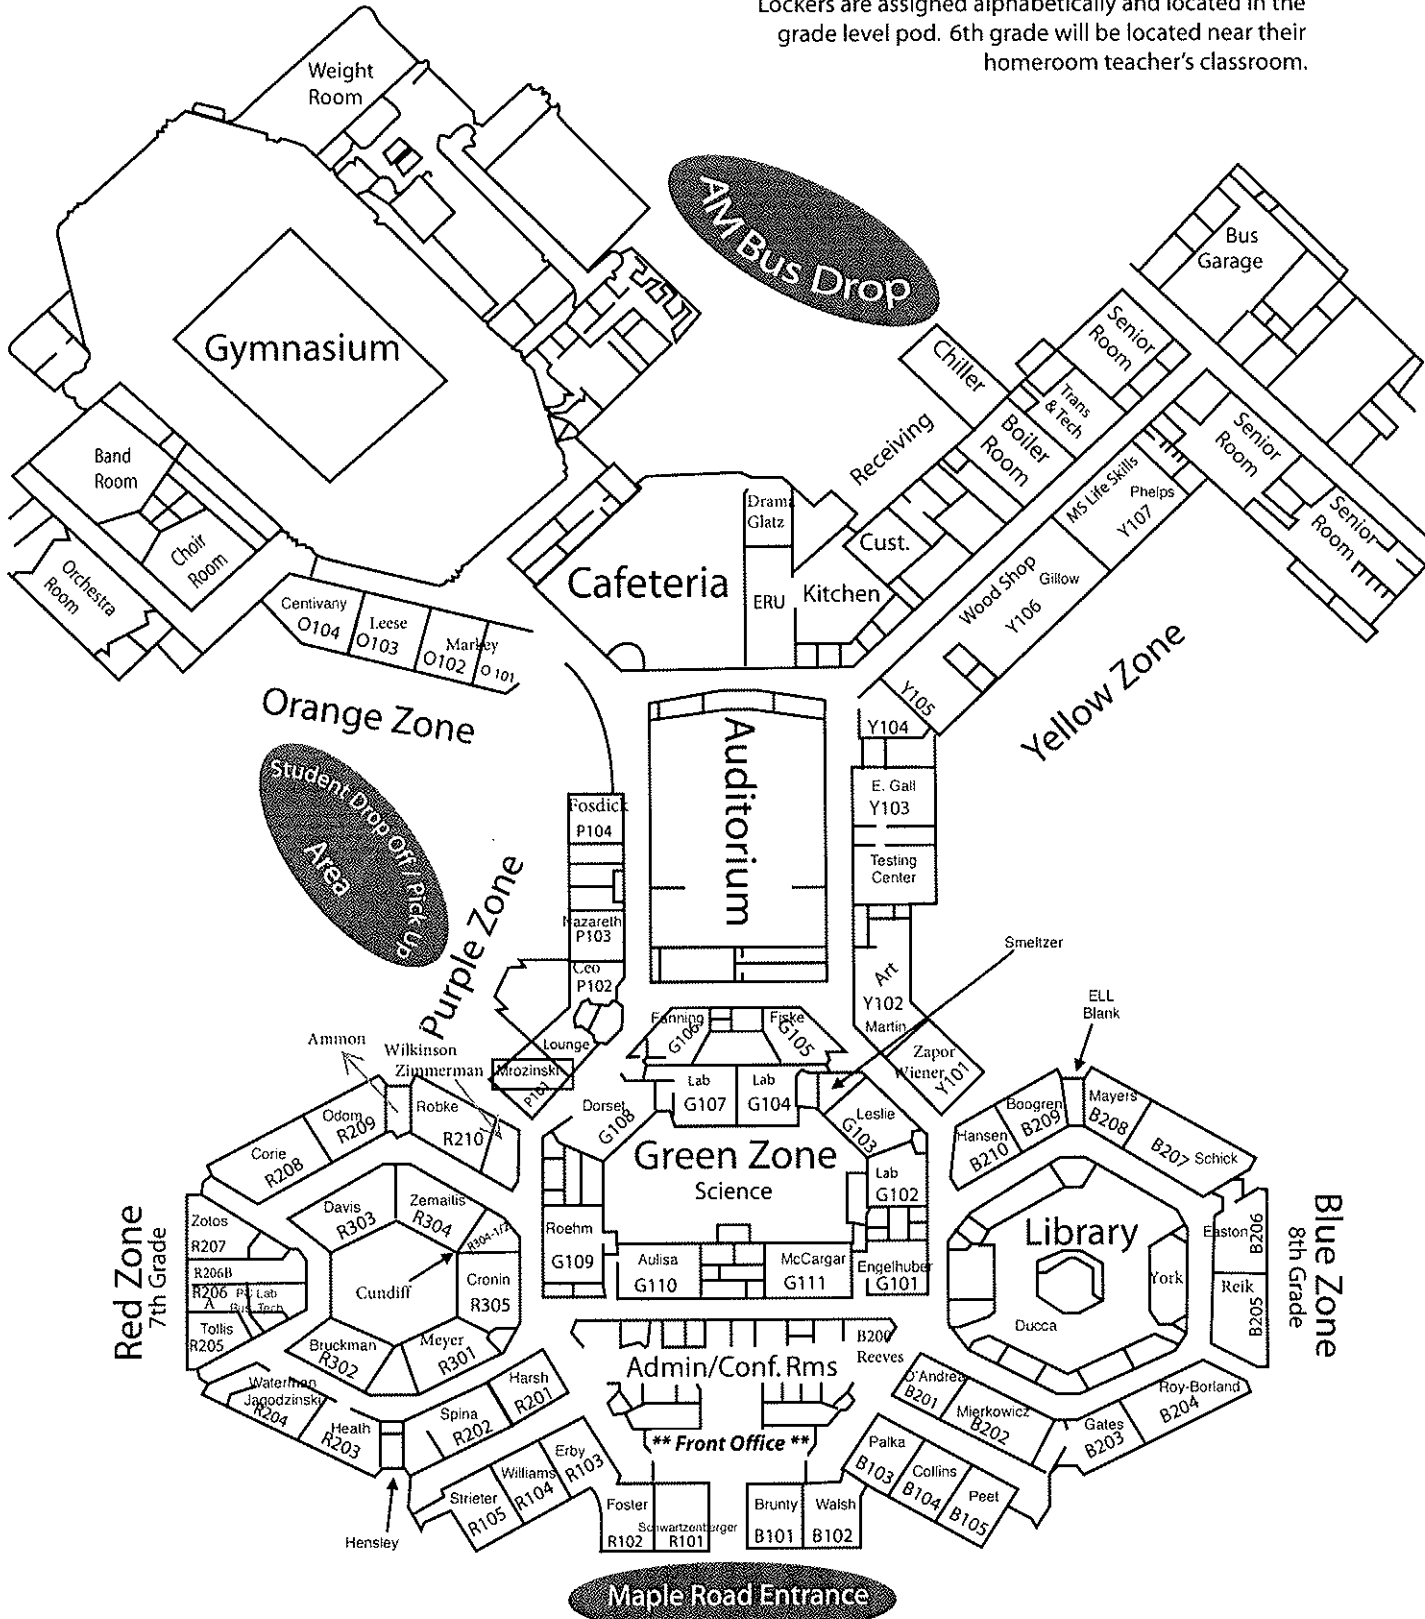

Saline Middle School

Lockers are assigned alphabetically and located in the grade level pod. 6th grade will be located near their homeroom teacher's classroom.

This entrance in the a.m. is reserved for students with special needs and/or medical issues. In the p.m. this is the bus loop.