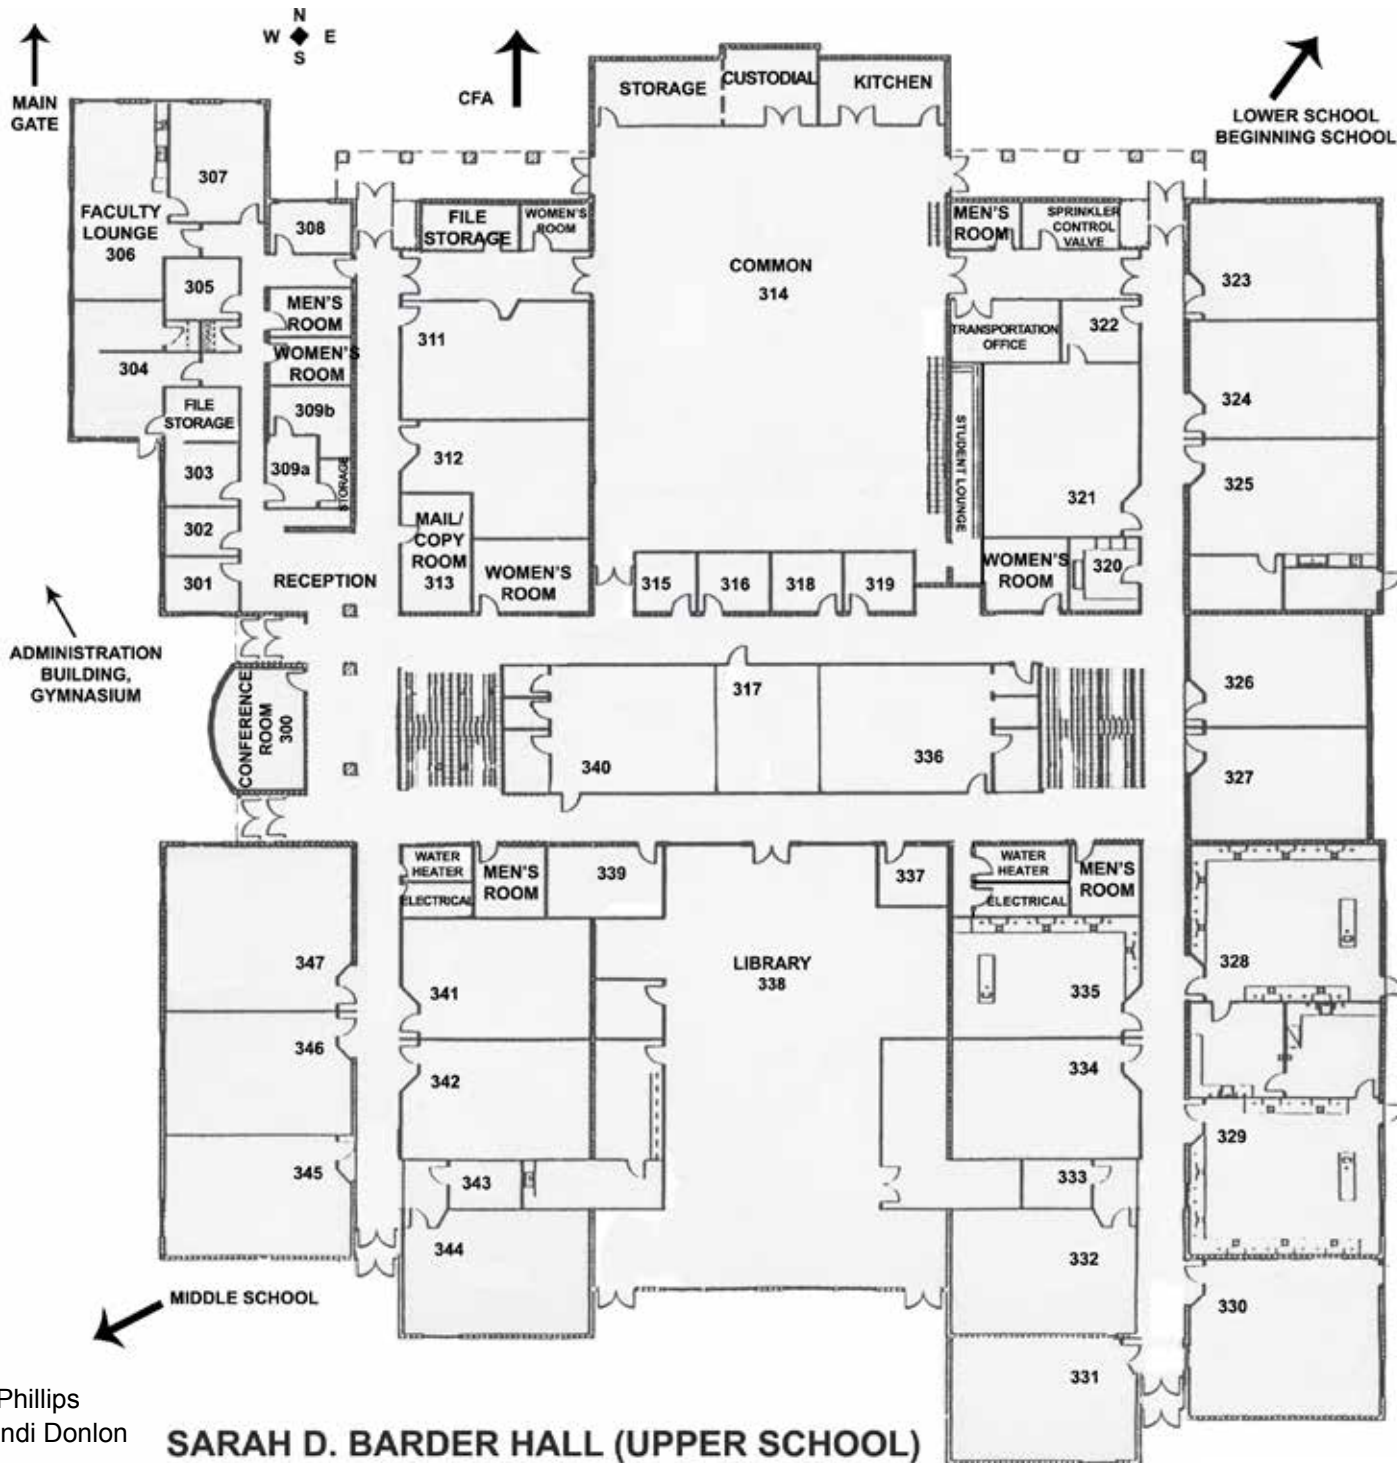

By Room Number

- 300 Conference Room
- 301 Open
- 302 Infirmary
- 303 Susie Harrison
- 304 David Lamb
- 305 Karen Rowe
- 306 Faculty Lounge
- 307 Work Room
- 308 Michael Hallman
- 309a Mindy Silverman
- 309b Linda Hines
- 311 Rodney Vollan
- 312 Ginnae Stamanis
- 313 Copy/Mail Room
- 314 Common
- 315 Charles Newman
- 316 Jennifer Maes
- 317 Publications Office
- 318 Frank DeSantis
- 319 Open
- 320 Student Store
- 321 Marilyn Mitchell
- 322 Marilyn Mitchell
- 323 Gary Kaempfer
- 324 Camilo Cruz
- 325 Dr. Colleen Slater
- 326 Adam Betzelberger
- 327 Gary Handley
- 328 Alyce Brownridge
- 329 Karen Bleifuss
- 330 Ruth Ann Etnire
- 331 David Santo Pietro
- 332 Matt Schafer
- 333 David Santo Pietro
- 334 Christine Young
- 335 David Fealkoff
- 336 Jan Rowell
- 337 Storage
- 338 Library
- Jessica Stewart
- Marilyn Smilow
- 339 Storage
- 340 Kathleen Small
- 341 Kellie Chabot
- 342 Steve DeVito
- 343 Maris Shockey
- 344 Dana Larson
- 345 Mohamad Mehdi
- 346 Dr. Davis Brown
- 347 Tim Alderete/Scott Phillips
- Transportation Office Cindi Donlon
- Reception Amy Stein