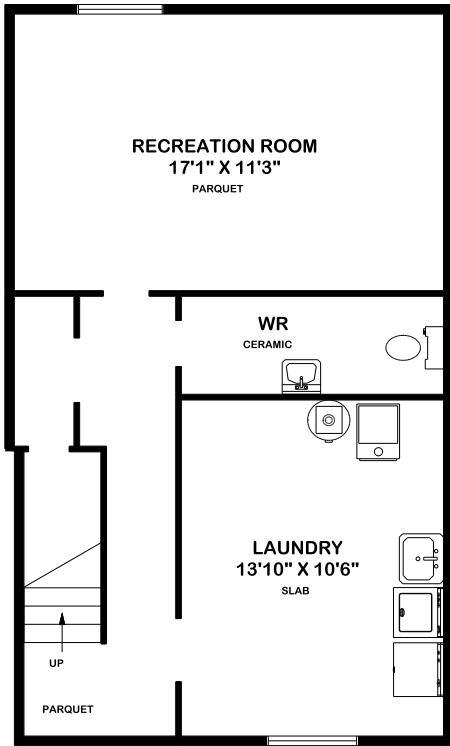

3 - 7 AUBURNDALE COURT GOLDEN ELMS APARTMENTS TORONTO, ONTARIO

THREE BEDROOM
1,877 SQUARE FEET