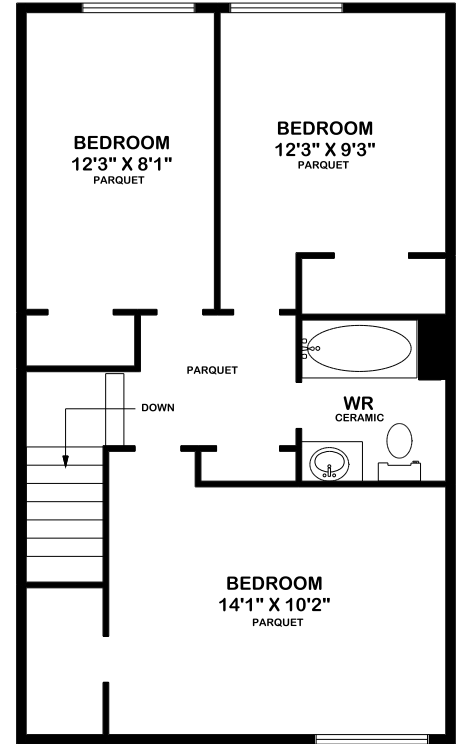

3 - 7 AUBURNDALE COURT GOLDEN ELMS APARTMENTS TORONTO, ONTARIO

THREE BEDROOM
1,877 SQUARE FEET