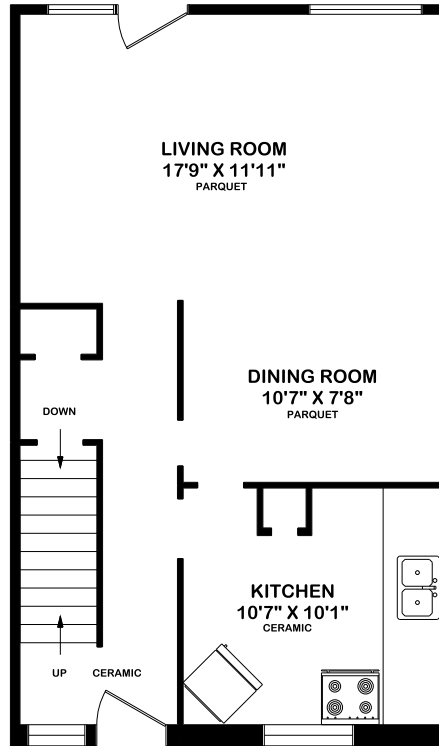

3 - 7 AUBURNDALE COURT GOLDEN ELMS APARTMENTS TORONTO, ONTARIO

THREE BEDROOM
1,877 SQUARE FEET