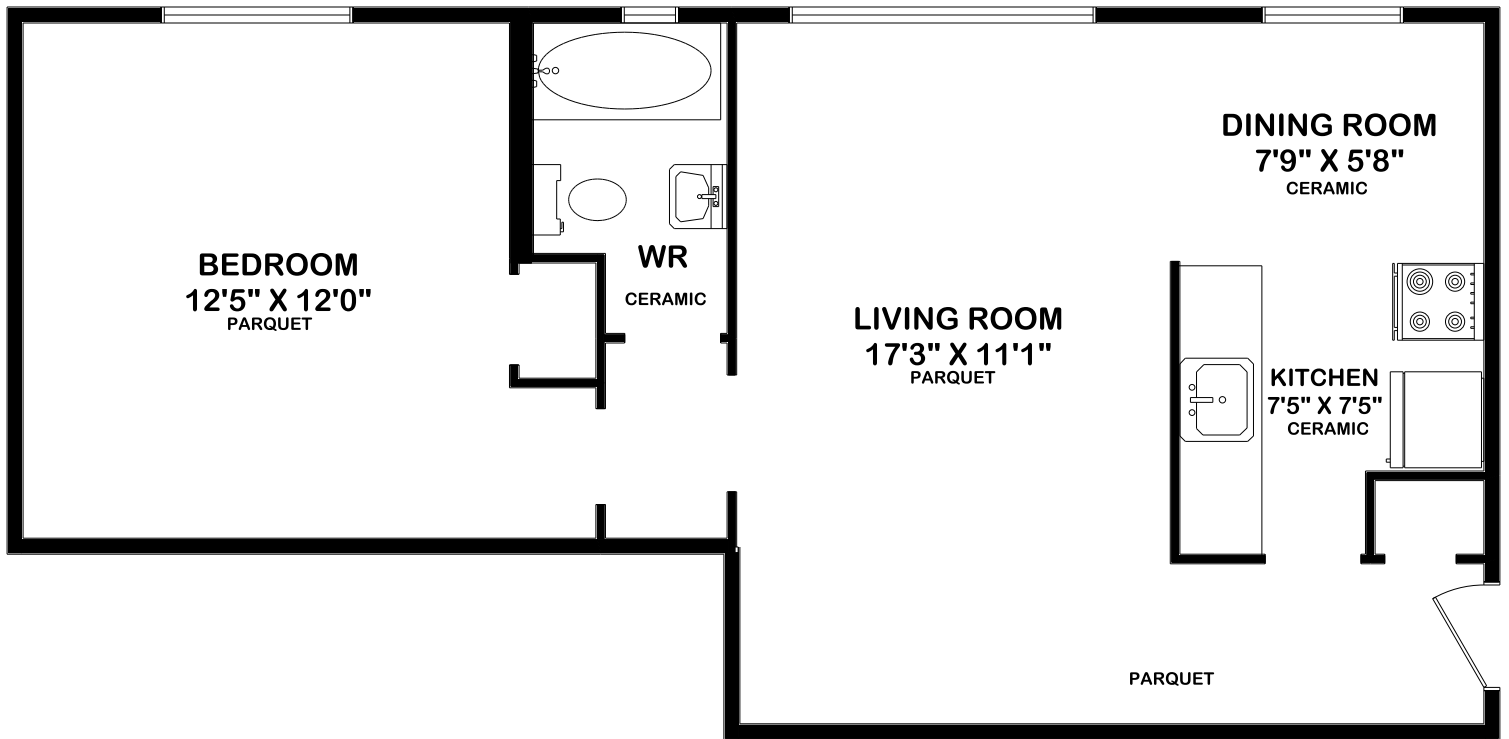

**390 - 398 WILSON AVENUE  
WILSON MANOR  
TORONTO, ONTARIO**

**ONE BEDROOM  
620 SQUARE FEET**

Plans and specifications are approximate and may vary from suite to suite.  
Note that floor plan(s) shown may be available in a reverse plan.  
Balconies and windows may differ.  
For exact details please consult with Office Staff E. & O.E.