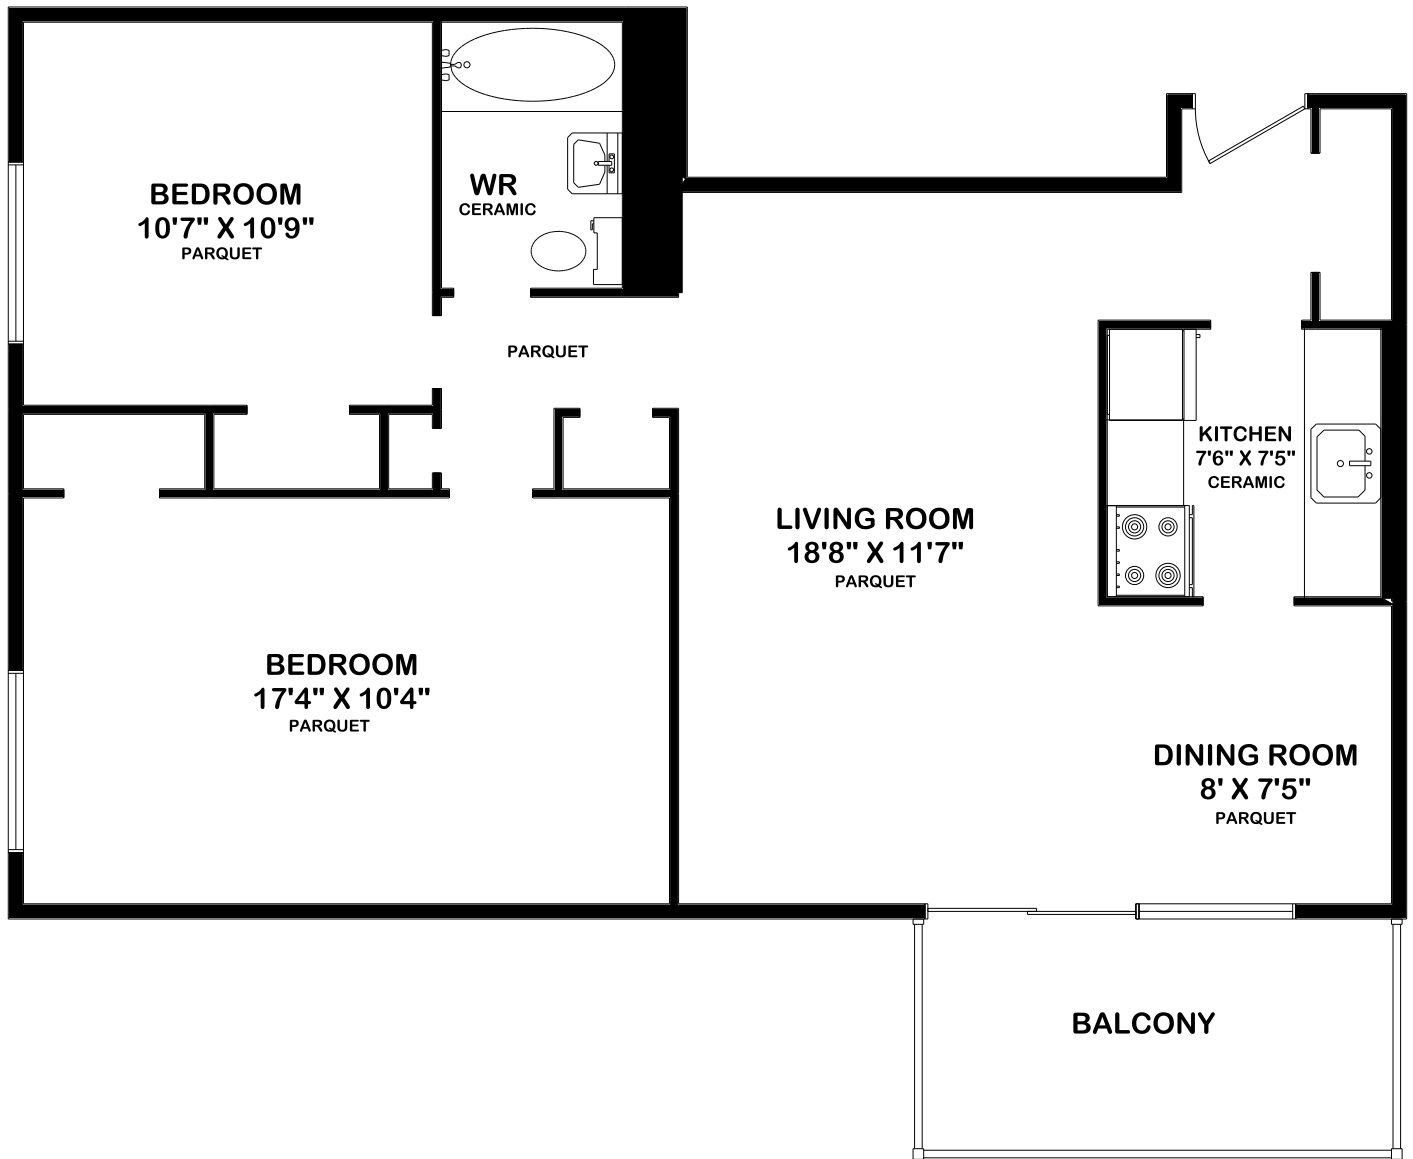

# 6 24TH STREET FAIRFIELD TOWERS TORONTO, ONTARIO

**TWO BEDROOM**  
**877 SQUARE FEET**

Plans and specifications are approximate and may vary from suite to suite.  
Note that floor plan(s) shown may be available in a reverse plan.  
Balconies and windows may differ.  
For exact details please consult with Office Staff E. & O.E.