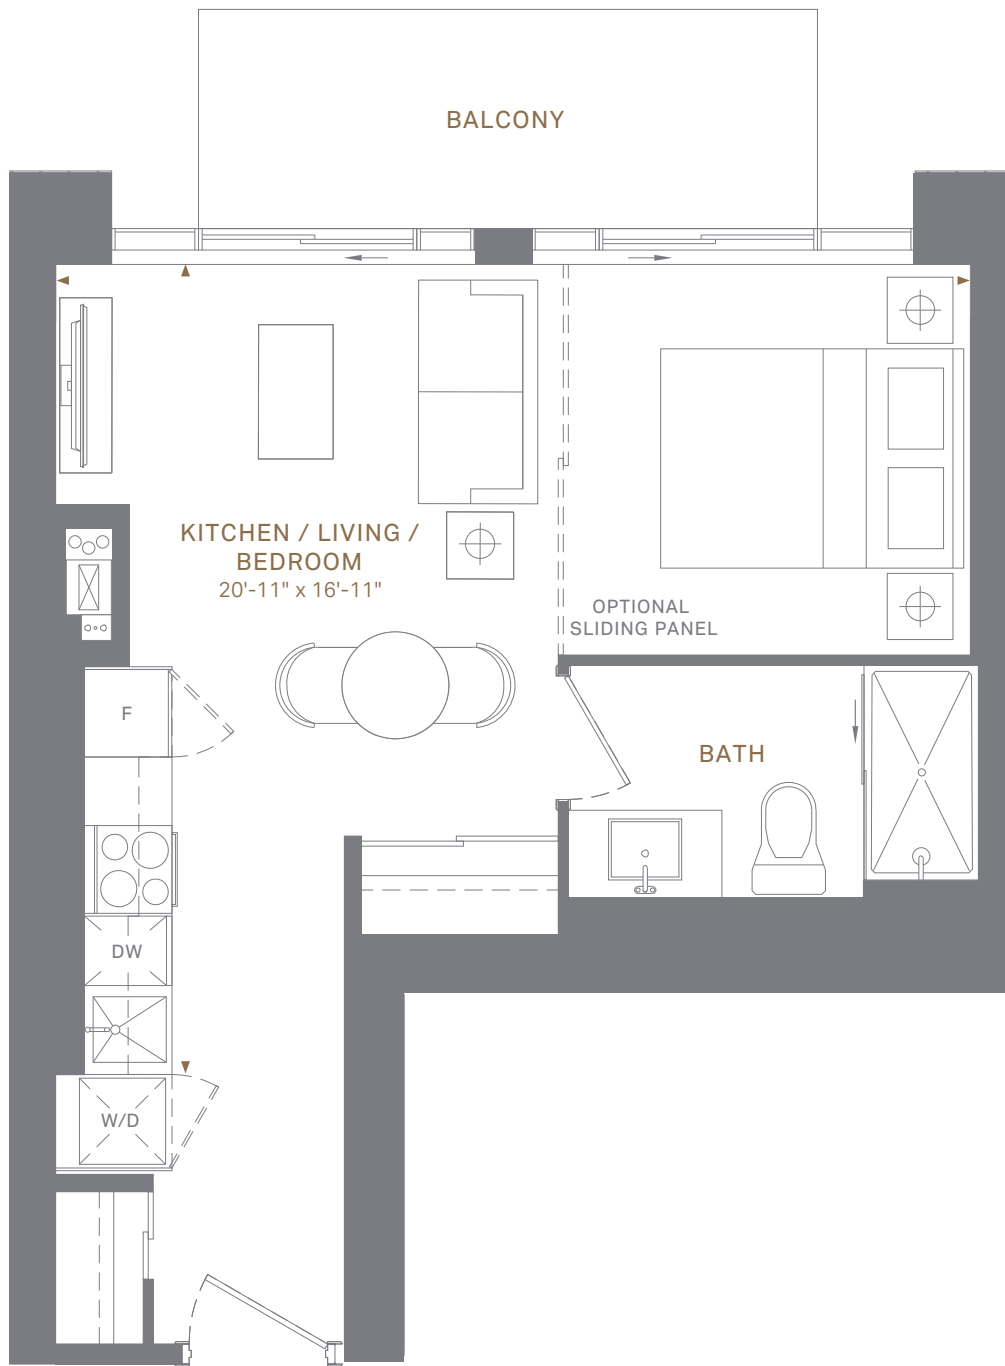

SA | 375 SQ.FT. INTERIOR
UP TO 104 SQ.FT. EXTERIOR

STUDIO

BALCONY ON 13TH FLOOR

FLOORS

13TH

14TH

SD | 456 SQ.FT. INTERIOR
UP TO 77 SQ.FT. EXTERIOR

STUDIO

TERRACE ON 4TH FLOOR

BALCONY

FLOORS

4TH

5TH-6TH

SC(BF) | 442 SQ.FT. INTERIOR
46 SQ.FT. EXTERIOR

STUDIO

FLOORS

2ND-3RD

SB | 390 SQ.FT. INTERIOR
 UP TO 36 SQ.FT. EXTERIOR

STUDIO

FLOORS