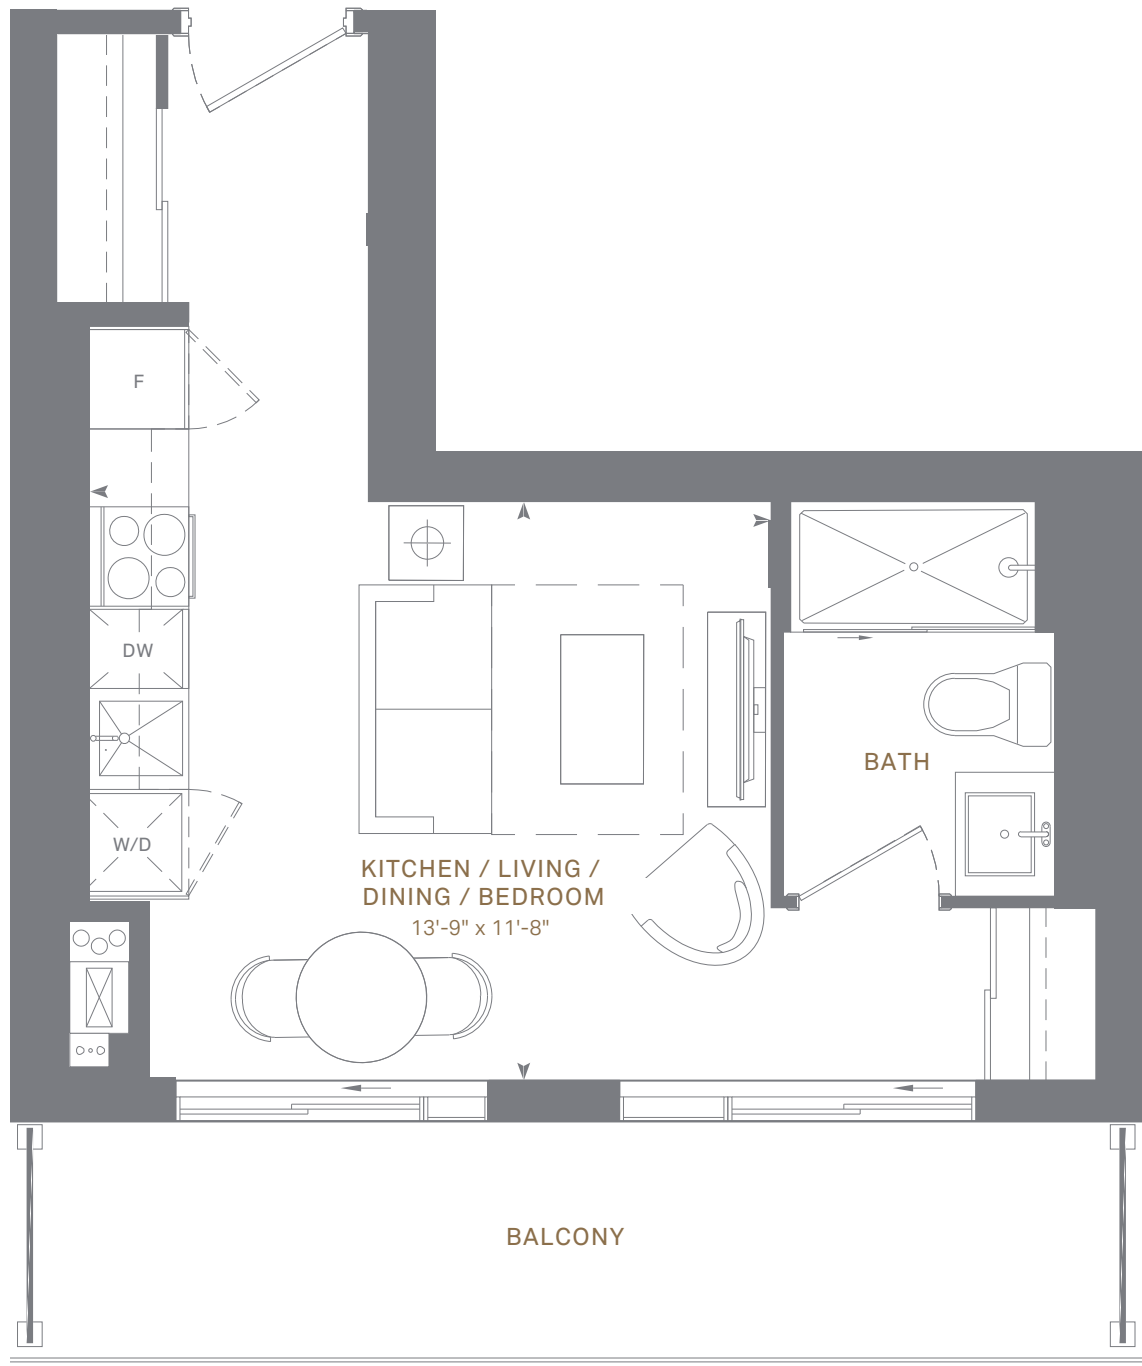

SA | 375 SQ.FT. INTERIOR
UP TO 104 SQ.FT. EXTERIOR

STUDIO

BALCONY ON 13TH FLOOR

FLOORS

13TH

14TH

SD | 456 SQ.FT. INTERIOR
UP TO 77 SQ.FT. EXTERIOR

STUDIO

TERRACE ON 4TH FLOOR

BALCONY

FLOORS

4TH

5TH-6TH

SC(BF) | 442 SQ.FT. INTERIOR
46 SQ.FT. EXTERIOR

STUDIO

FLOORS

2ND-3RD

SB | 390 SQ.FT. INTERIOR
 UP TO 36 SQ.FT. EXTERIOR

STUDIO

FLOORS