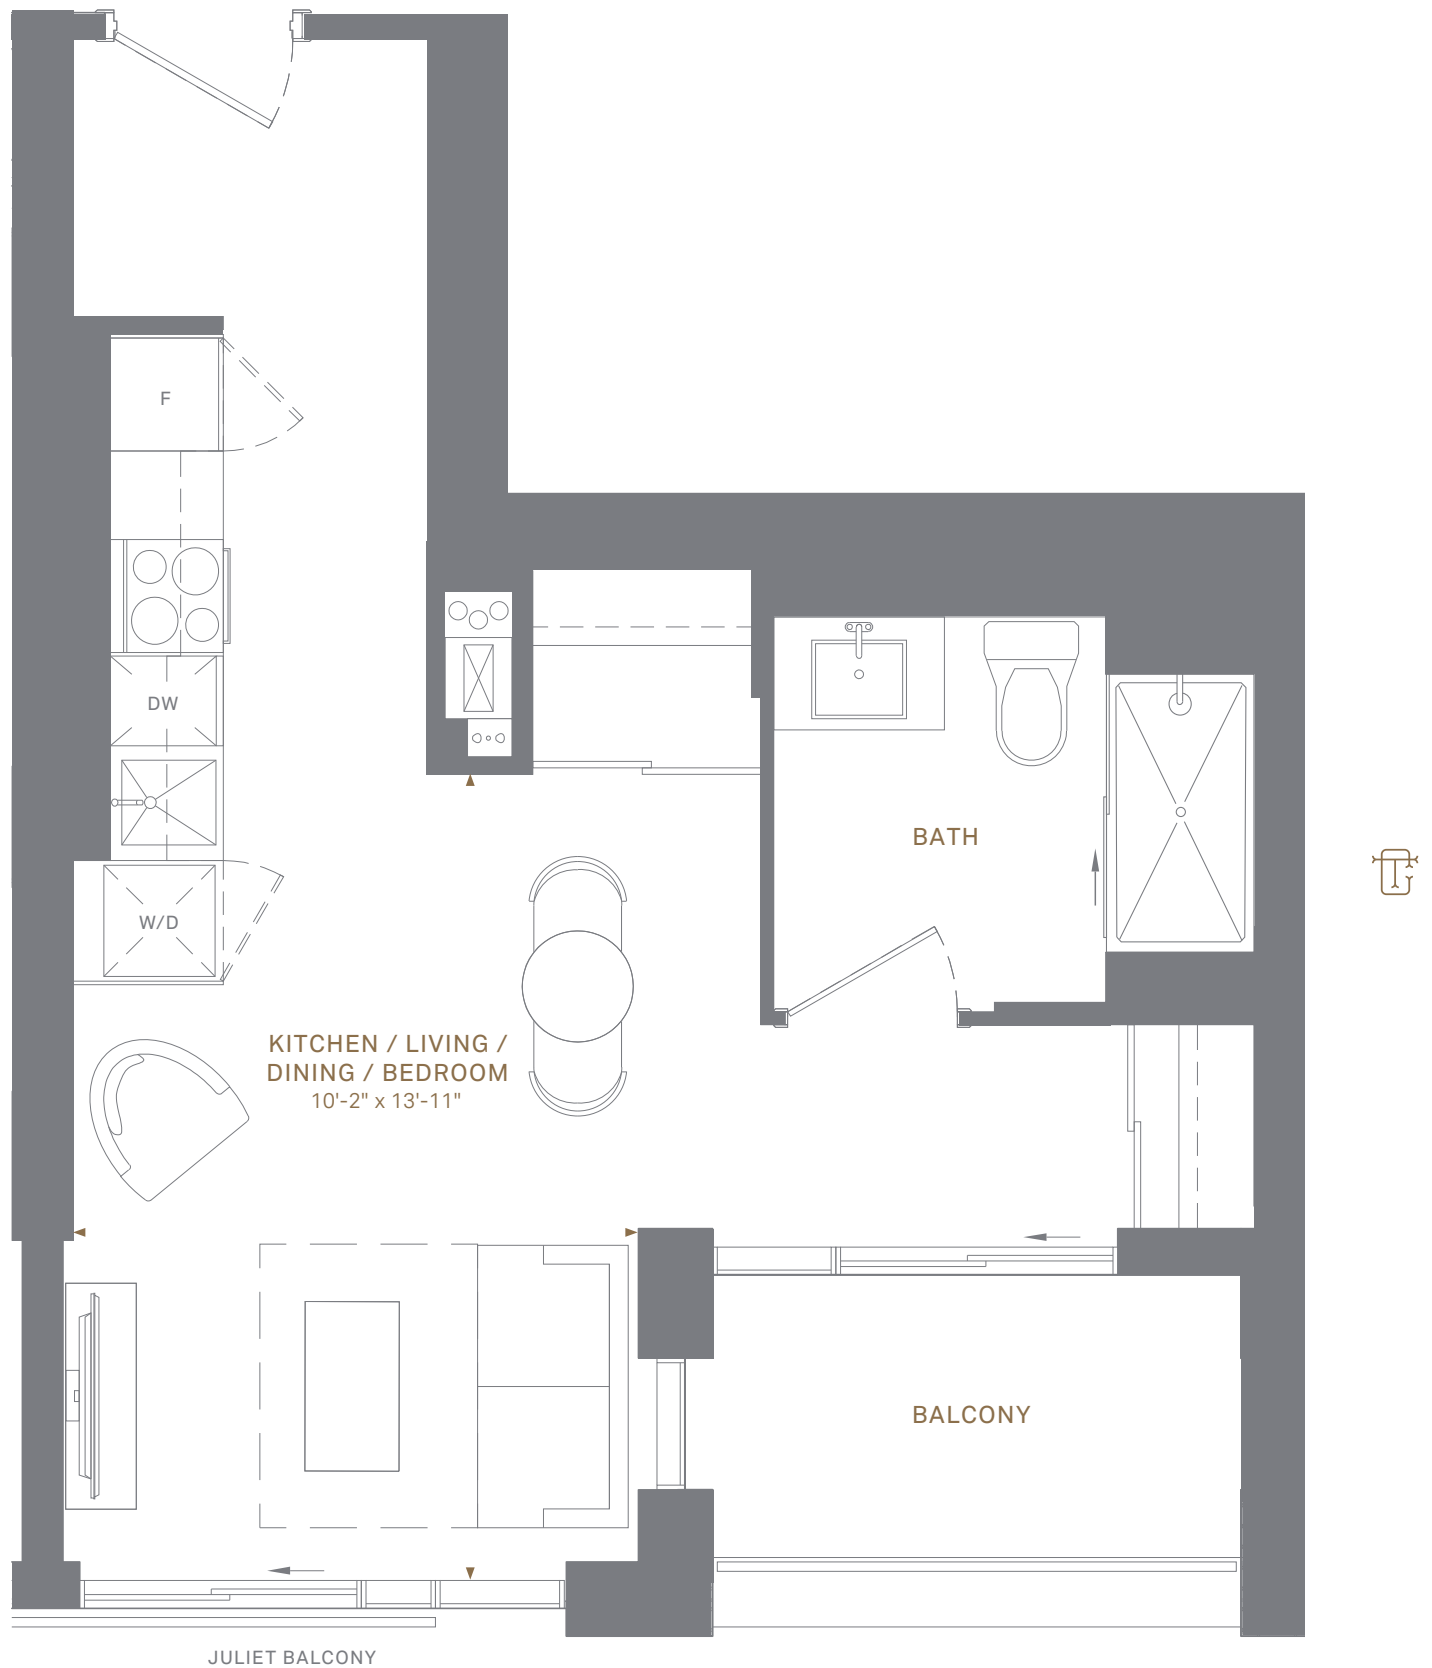

SA | 375 SQ.FT. INTERIOR
UP TO 104 SQ.FT. EXTERIOR

STUDIO

BALCONY ON 13TH FLOOR

FLOORS

13TH

14TH

SD | 456 SQ.FT. INTERIOR
UP TO 77 SQ.FT. EXTERIOR

STUDIO

TERRACE ON 4TH FLOOR

BALCONY

FLOORS

4TH

5TH-6TH

SC(BF) | 442 SQ.FT. INTERIOR
46 SQ.FT. EXTERIOR

STUDIO

FLOORS

2ND-3RD

SB | 390 SQ.FT. INTERIOR
 UP TO 36 SQ.FT. EXTERIOR

STUDIO

FLOORS