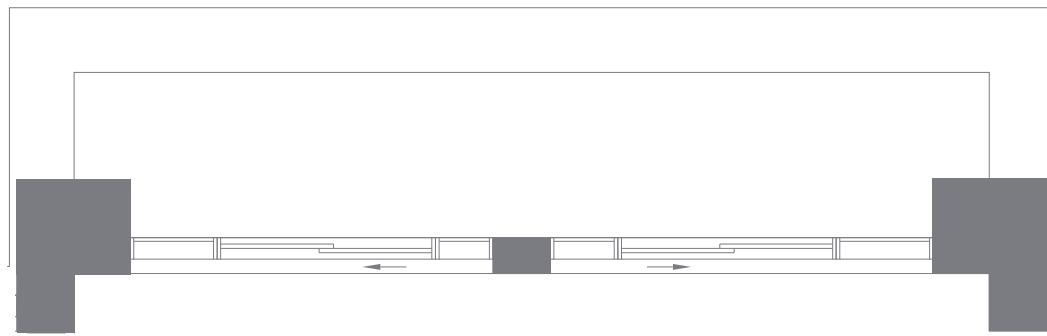

SA | 375 SQ.FT. INTERIOR
UP TO 104 SQ.FT. EXTERIOR

STUDIO

BALCONY ON 13TH FLOOR

FLOORS

13TH

14TH

SD | 456 SQ.FT. INTERIOR
UP TO 77 SQ.FT. EXTERIOR

STUDIO

TERRACE ON 4TH FLOOR

BALCONY

FLOORS

4TH

5TH-6TH

SC(BF) | 442 SQ.FT. INTERIOR
46 SQ.FT. EXTERIOR

STUDIO

FLOORS