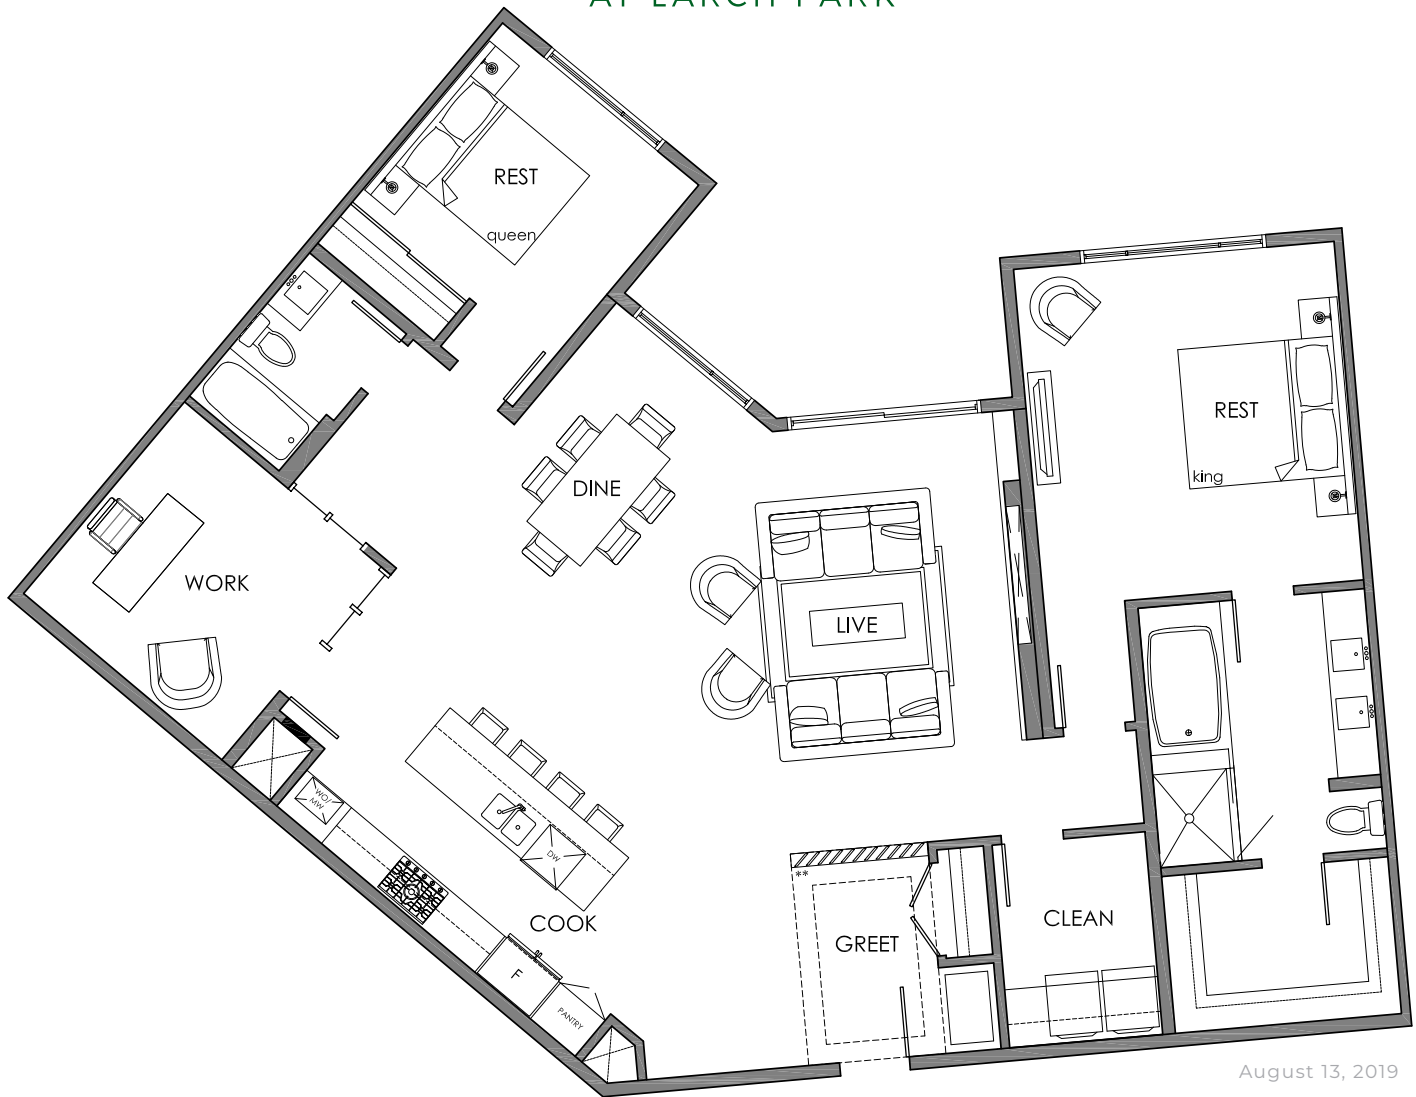

edge

AT LARCH PARK

August 13, 2019

*Floors 3 through 6 only

Opulence

1710 ft²

2 bedroom | 2 bathroom

ELEVATE YOUR HOME

- Large foyer with coved ceiling
- Cabinet possibilities for your laundry room
- Island enhancement choices