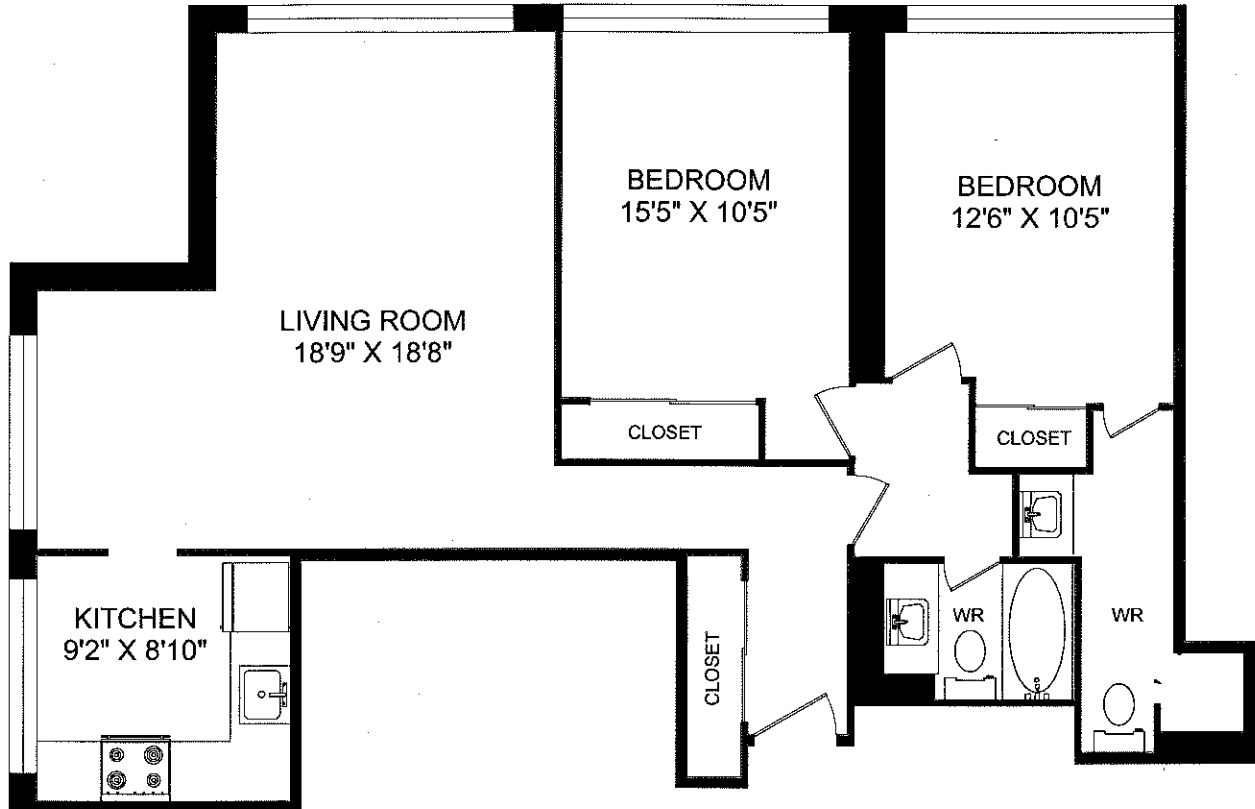

# Bloor-Yonge Residences

88 Bloor Street East, Toronto  
(416) 922-9155  
www.mapleleafapartments.ca

**2 BEDROOM- TYPE A**  
**1,009 SQUARE FEET**