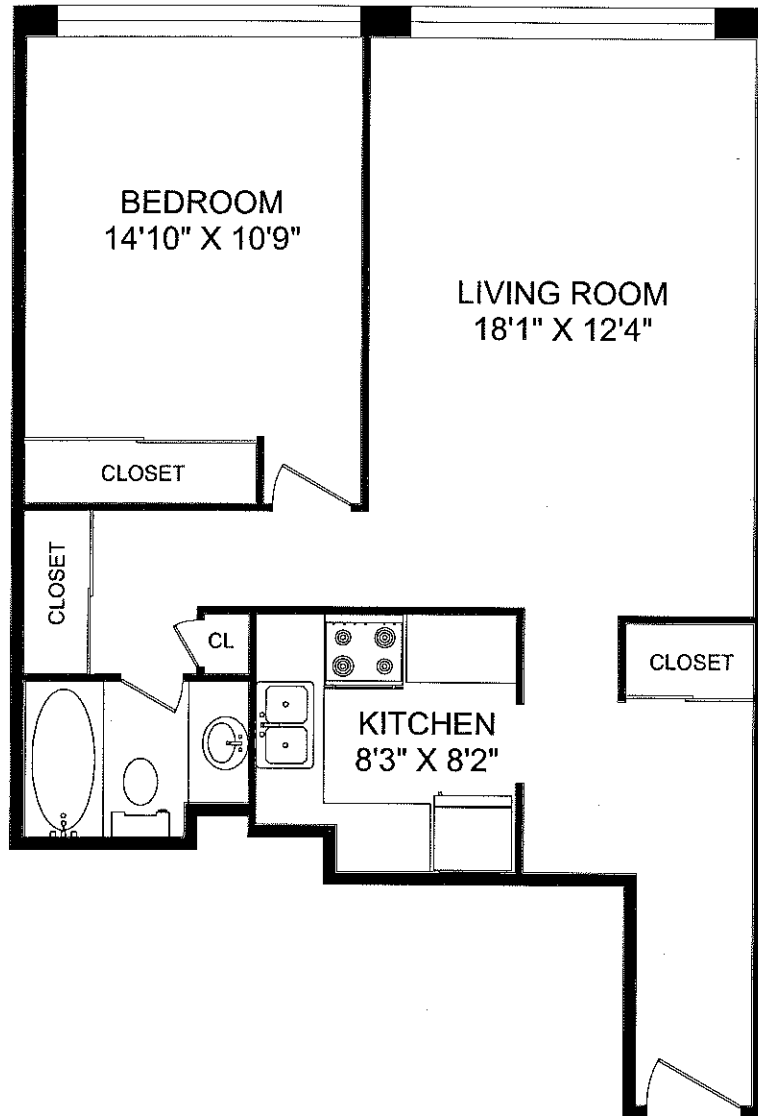

# *Bloor-Yonge Residences*

88 Bloor Street East, Toronto  
(416) 922-9155  
www.mapleleafapartments.ca

**1 BEDROOM- TYPE C**  
**682 SQUARE FEET**