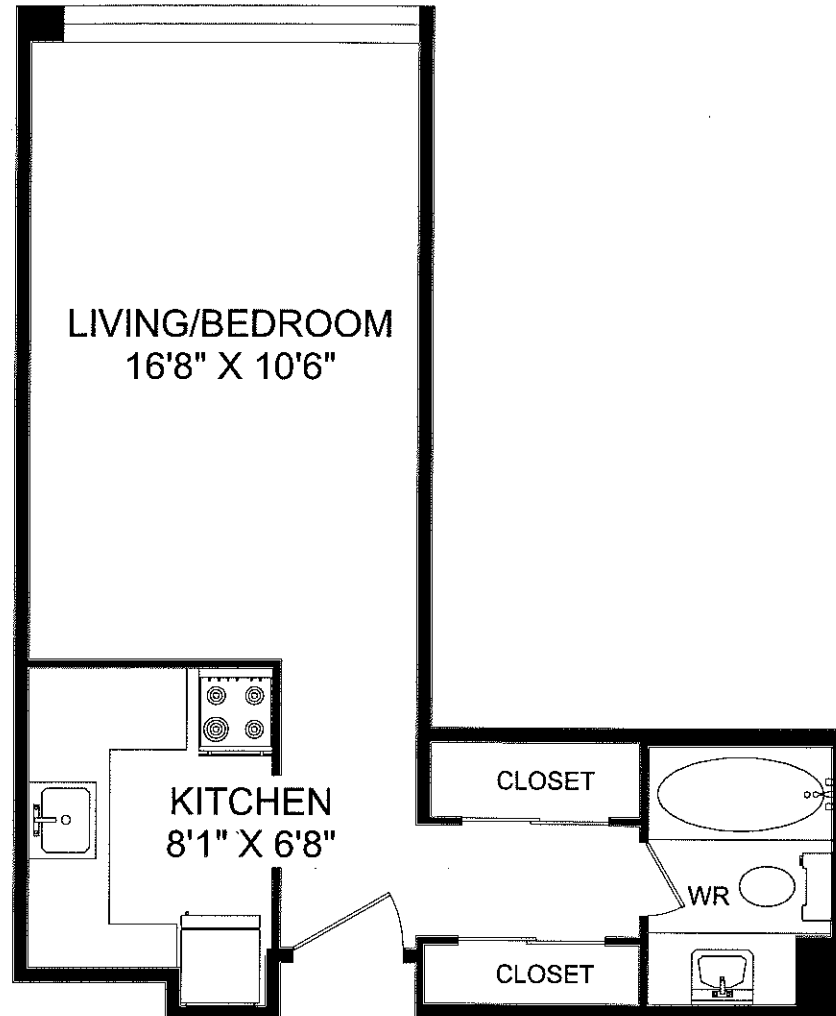

Bloor-Yonge Residences

88 Bloor Street East, Toronto
(416) 922-9155
www.mapleleafapartments.ca

BACHELOR- TYPE A
380 SQUARE FEET