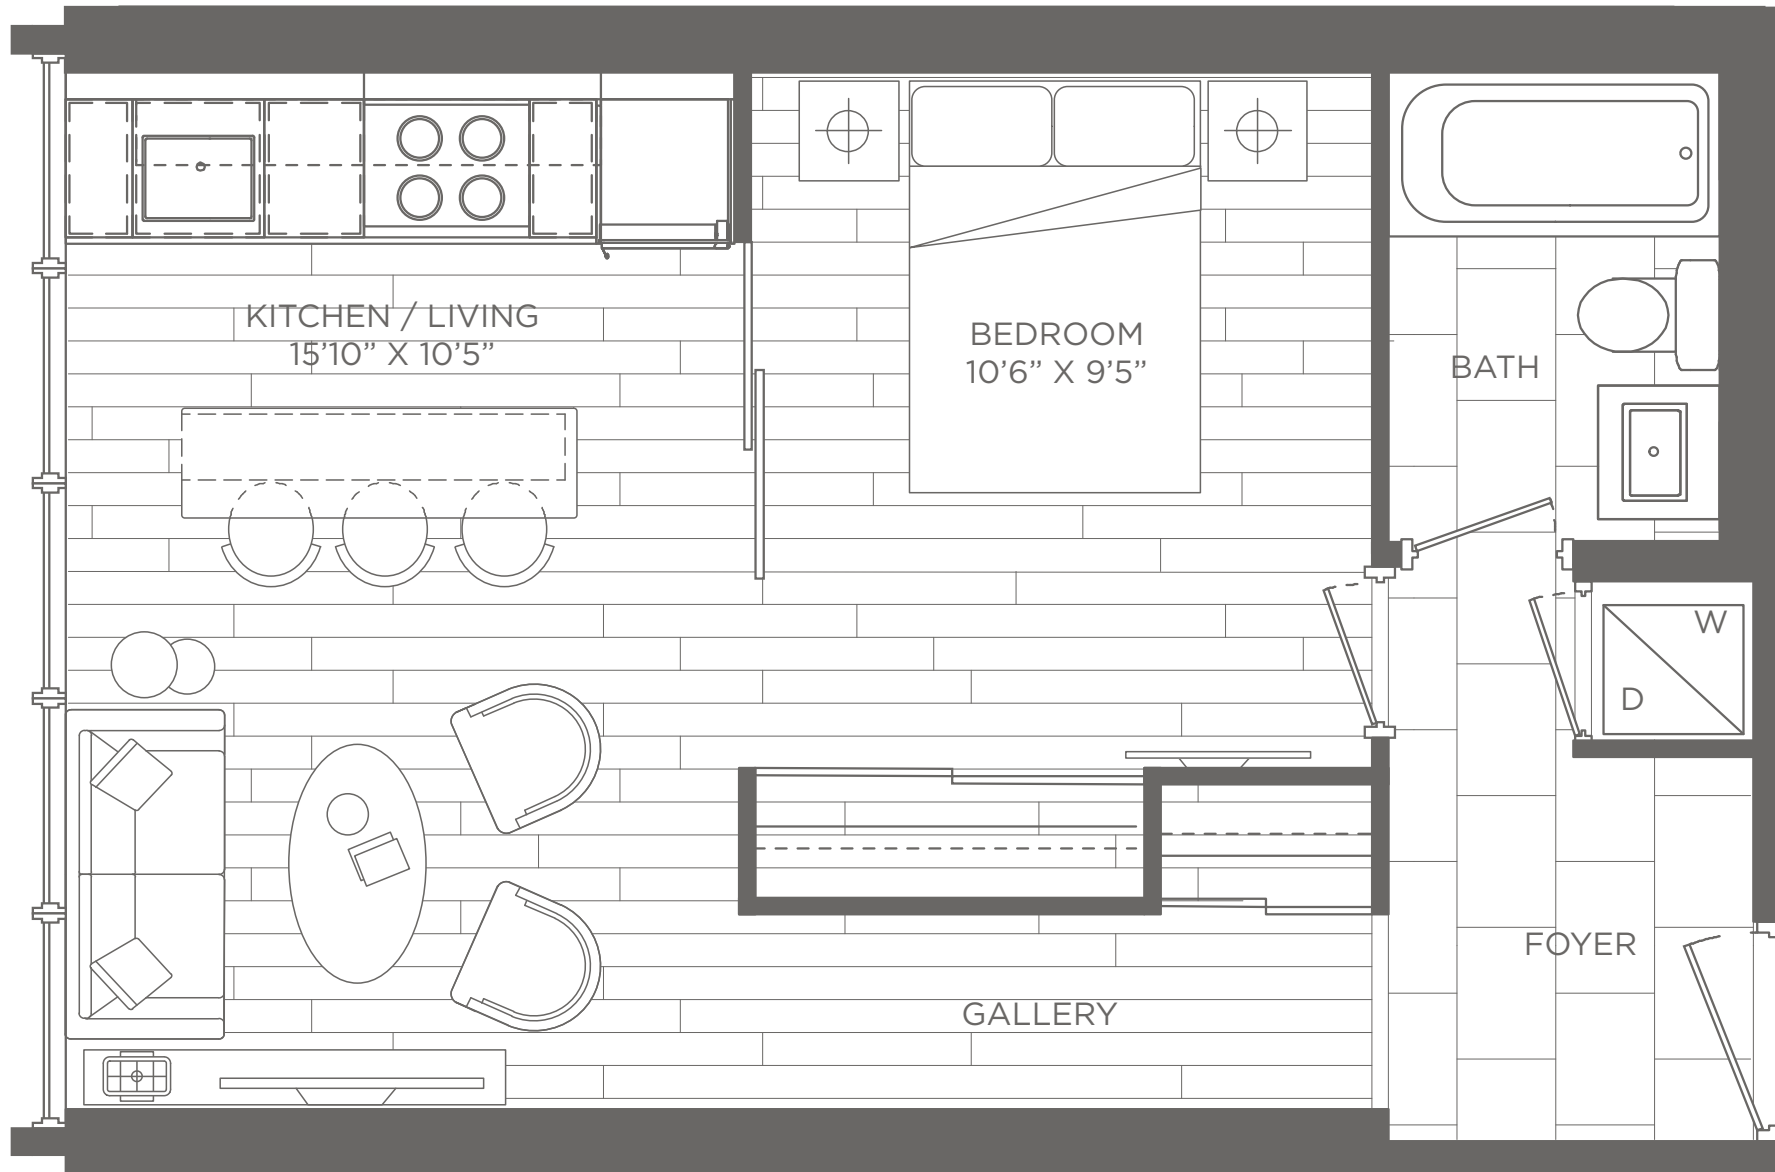

CUMBERLAND
TOWER

CAMBRIDGE

1 BEDROOM 455 SQ. FT.

CAMROST
FELCORP

◀ N FLOORS 6 - 25

Dimensions, specifications, layouts (including tile patterns), window sizes, mullions, fixture representation, appliance locations, and materials are approximate only, may vary, and are subject to changes without notice as provided in the Agreement of Purchase and Sale. Plans may be reversed. Wall thickness will vary with floor levels reducing room dimensions accordingly. Furniture is not included. Prices are subject to change without notice. E. & O. E. Plans not to scale. For more information on the method used for calculating the floor area of any unit, reference should be made to Builder Bulletin NO. 22 published by Tarion.