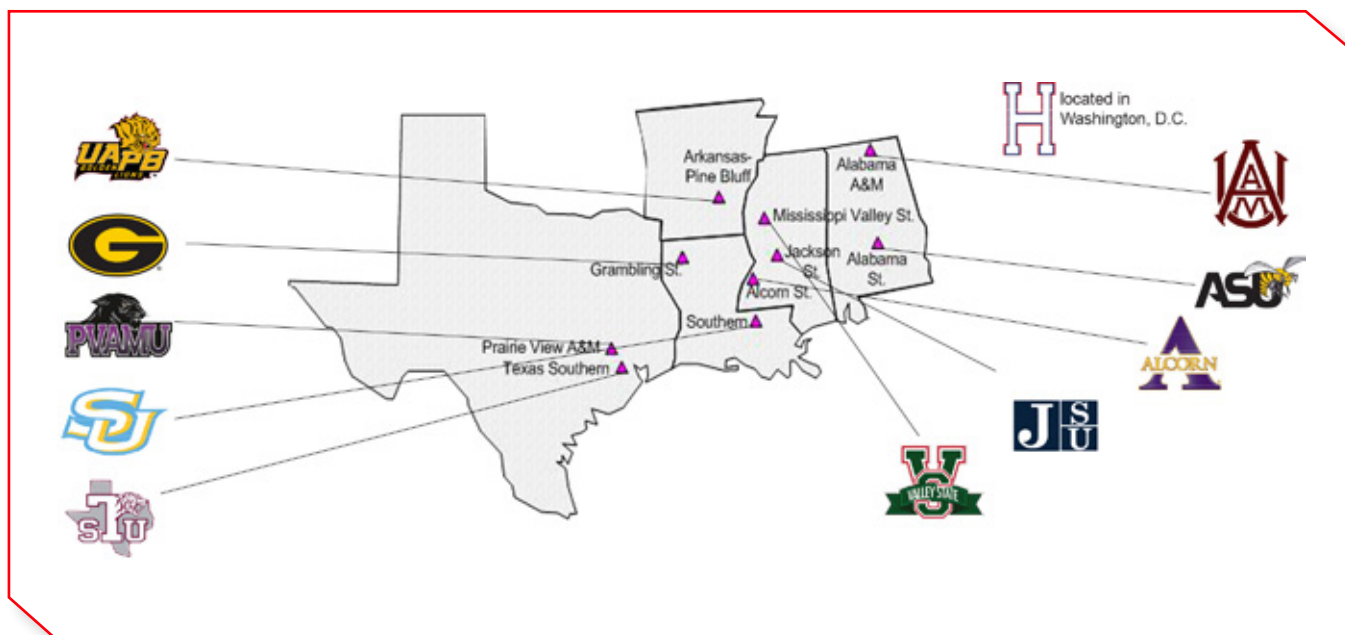

Arkansas–Pine Bluff (formerly Arkansas AM&N) rejoined the SWAC on July 1, 1997, regaining full-member status one year later. Alabama A&M University became the conference’s tenth member when it became a full member in September, 1999 after a one year period as an affiliate SWAC member. Most of the former SWAC members that have left the conference are currently a part of the Red River Athletic Conference of the NAIA.

Current championship competition offered by the SWAC includes competition for men in baseball, basketball,

cross country, football, golf, indoor track, outdoor track & field and tennis. Women’s competition is offered in the sports of basketball, bowling, cross country, golf, indoor track, outdoor track & field, soccer, softball, tennis and volleyball.

MEMBERSHIP TIMELINE

Bishop College	1920-56
Paul Quinn College	1920-29
Samuel Huston College	1920-59
Texas College	1920-68
Wiley College	1920-68
Prairie View A&M	1920 - present
Langston University	1931-57
Arkansas AM&N	1936-70
Southern	1934 - present
Texas Southern	1954 - present
Grambling State	1958 - present
Jackson State	1958 - present
Alcorn State	1962 - present
Mississippi Valley State	1968 - present
Alabama State	1982 - present
Arkansas-Pine Bluff	1997 - present
Alabama A&M	1999 - present
Howard University	2014 - present