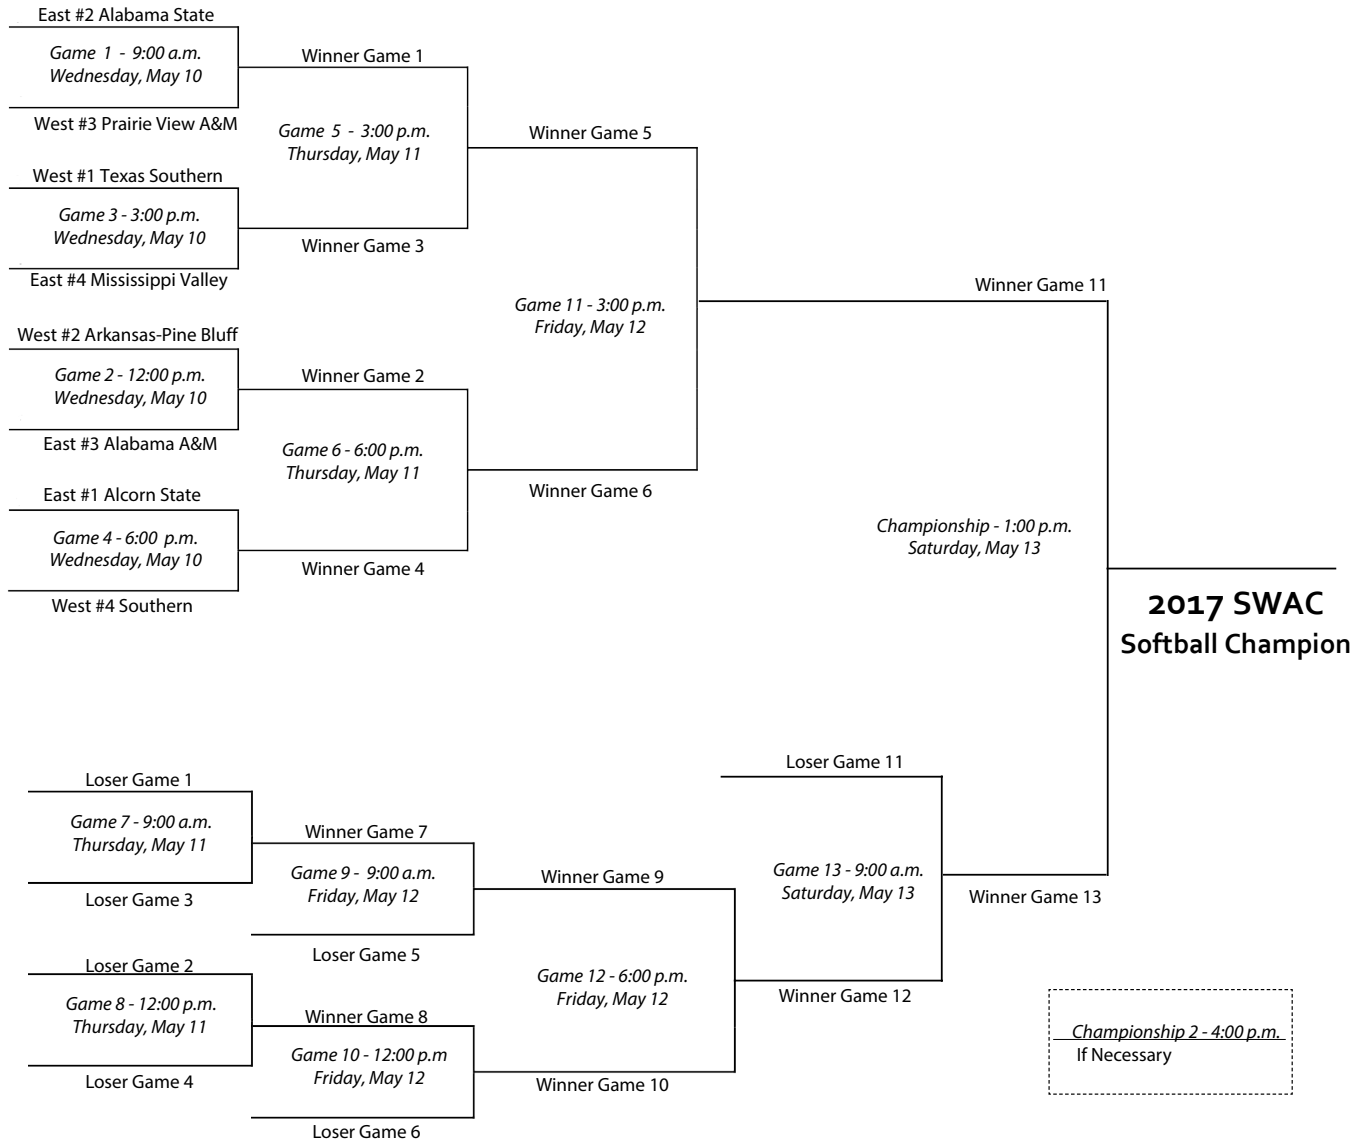

2017 Southwestern Athletic Conference Softball Tournament

All games played at **Barbara Williams Softball Complex** in Montgomery, Alabama

Bracket Schedule				
Date	Game	Teams	Field	Time
Wednesday, May 10	Game 1	Alabama State vs. Prairie View A&M	1	9:00 a.m.
Wednesday, May 10	Game 2	Arkansas-Pine Bluff vs. Alabama A&M	1	12:00 p.m.
Wednesday, May 10	Game 3	Texas Southern vs. Mississippi Valley	1	3:00 p.m.
Wednesday, May 10	Game 4	Alcorn State vs. Southern	1	6:00 p.m.
Thursday, May 11	Game 5	Winner Game 1 vs. Winner Game 3	1	3:00 p.m.
Thursday, May 11	Game 6	Winner Game 2 vs. Winner Game 4	1	6:00 p.m.
Thursday, May 11	Game 7	Loser Game 1 vs. Loser Game 3	1	9:00 a.m.

Bracket Schedule				
Date	Game	Teams	Field	Time
Thursday, May 11	Game 8	Loser Game 2 vs. Loser Game 4	1	12:00 p.m.
Friday, May 12	Game 9	Winner Game 7 vs. Loser Game 5	1	9:00 a.m.
Friday, May 12	Game 10	Winner Game 8 vs. Loser Game 6	1	12:00 p.m.
Friday, May 12	Game 11	Winner Game 5 vs. Winner Game 6	1	3:00 p.m.
Friday, May 12	Game 12	Winner Game 9 vs. Winner Game 10	1	6:00 p.m.
Saturday, May 13	Game 13	Winner Game 12 vs. Loser Game 11	1	9:00 a.m.
Saturday, May 13	Championship	Winner Game 11 vs. Winner Game 13	1	1:00 p.m.