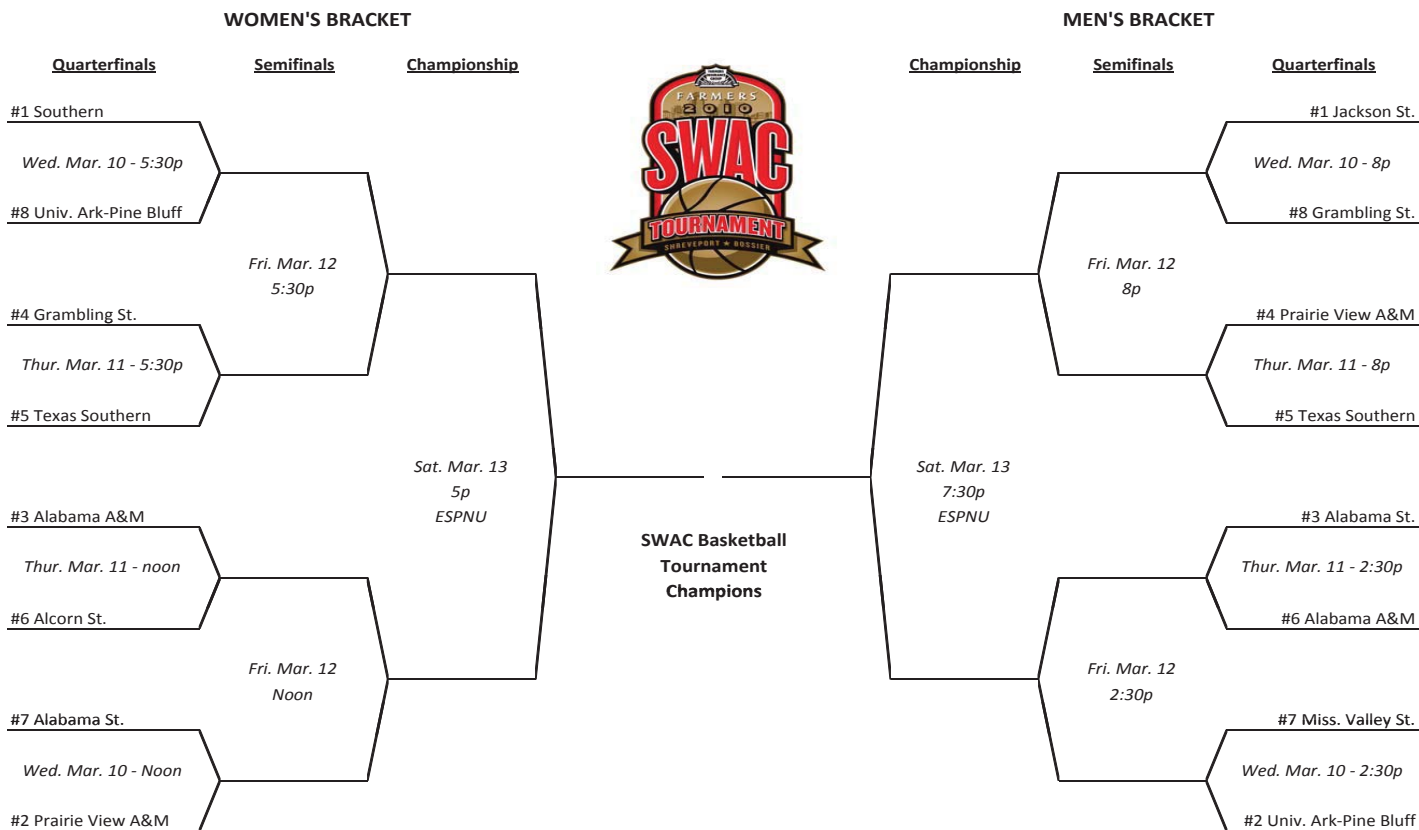

2010 Farmers Insurance SWAC Basketball Tournament March 10-13 • Shreveport/Bossier City, LA • CenturyTel Center