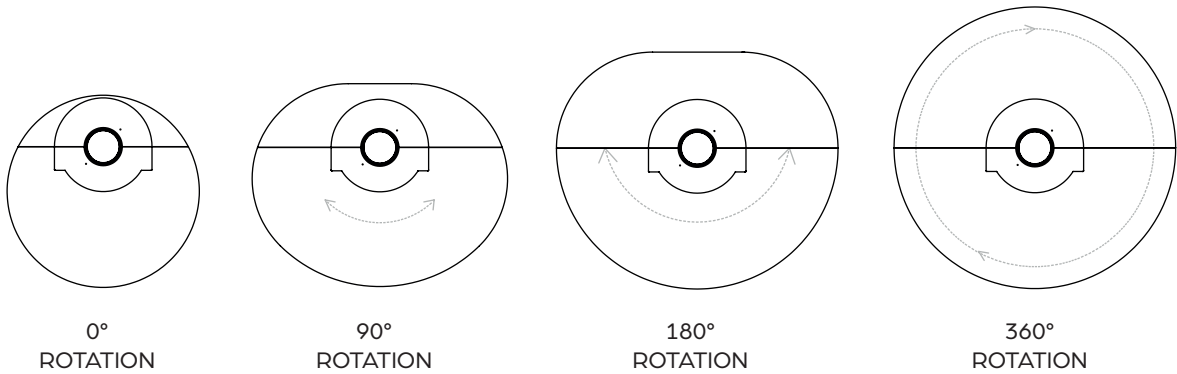

ADVANTAGES

- 3 operation modes
 - 360° rotation
 - Ash pan integrated into the base of the unit
 - Easy to light
 - Generates little ash
- Can be connected to outside air
 - Low fine particle emission rate
 - Suitable for all types of interiors
 - Priority of the view of the fire
 - Energy saving
 - No more firewood recutting
 - Easy to clean

Size	30-compact H
Max. vertical log length	16"
Max. horizontal log length	10"
Efficiency	74%
Maximum power (BTU)	31 000
Heating surface area	900 ft ²
Firebox size	1.1 ft ³
Fine particle emissions	1.82 g/h
Weight	340 lb (+330 lb)
Outside air duct	Ø 4"
3 doors	standard 3 doors
Revolving base 360°	standard 360°

FLOOR PLATE

POSSIBILITY OF 4 OPTIONS

Stûv 30–compact H

Rotation	0°	90°	180°	360°
Size	ø 36"	ø 48" x 38 1/2"	ø 52 7/8" x 44 1/2"	ø 52 7/8"

Note: The floor plates have a thickness of 14 GA.

AVAILABLE COLOR

StûvGrey