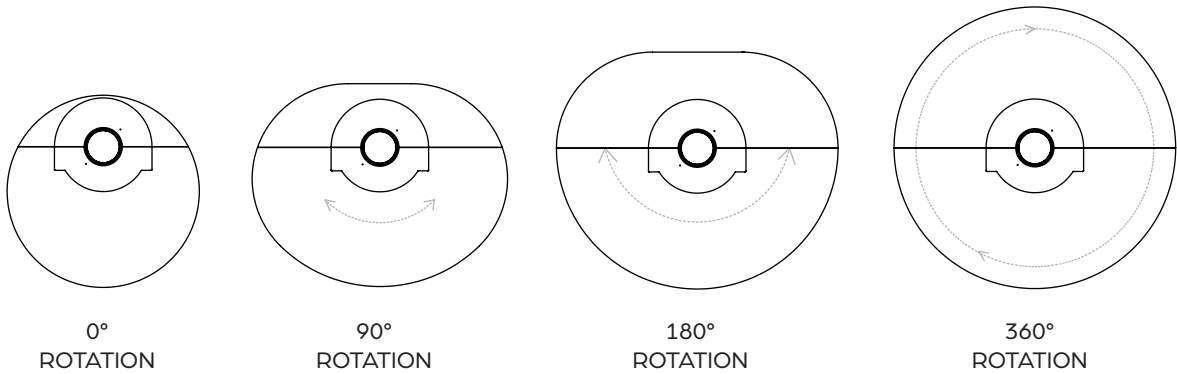

FLOOR PLATE

POSSIBILITY OF 4 OPTIONS

Stûv 30–compact H

Rotation	0°	90°	180°	360°
Size	ø 36"	ø 48" x 38 1/2"	ø 52 7/8" x 44 1/2"	ø 52 7/8"

Note: The floor plates have a thickness of 14 GA.

AVAILABLE COLOR

StûvGrey