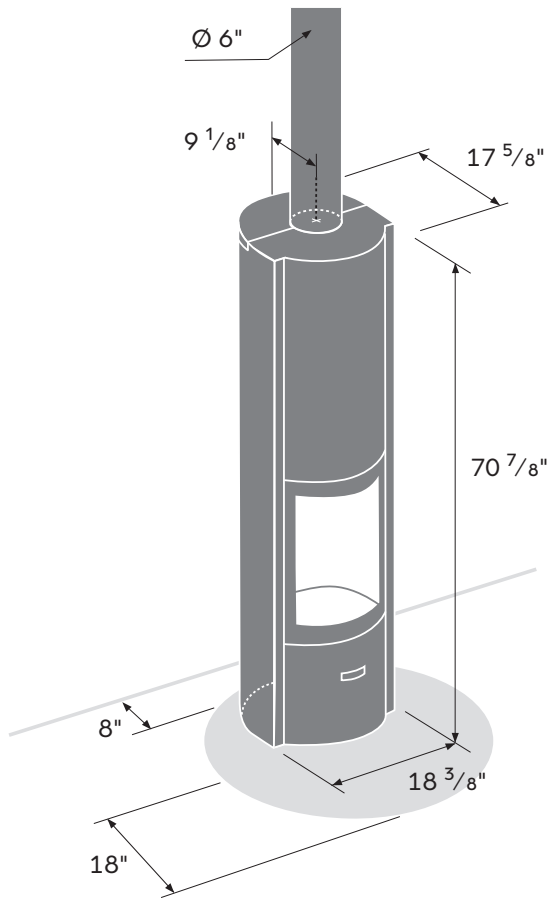

ADVANTAGES

- 3 operation modes
  - 360° rotation
  - Ash pan integrated into the base of the unit
  - Easy to light
  - Generates little ash
- Can be connected to outside air
  - Low fine particle emission rate
  - Suitable for all types of interiors
  - Priority of the view of the fire
  - Energy saving
  - No more firewood recutting
  - Easy to clean

Size	30-compact H
Max. vertical log lenght	16"
Max. horizontal log lenght	10"
Efficiency	74%
Maximum power (BTU)	31 000
Heating surface area	900 ft²
Firebox size	1.1 ft³
Fine particle emissions	1.82 g/h
Weight	340 lb (+330 lb)
Outside air duct	ø 4"
Door	standard 3 doors
Revolving base 360°	standard 360°