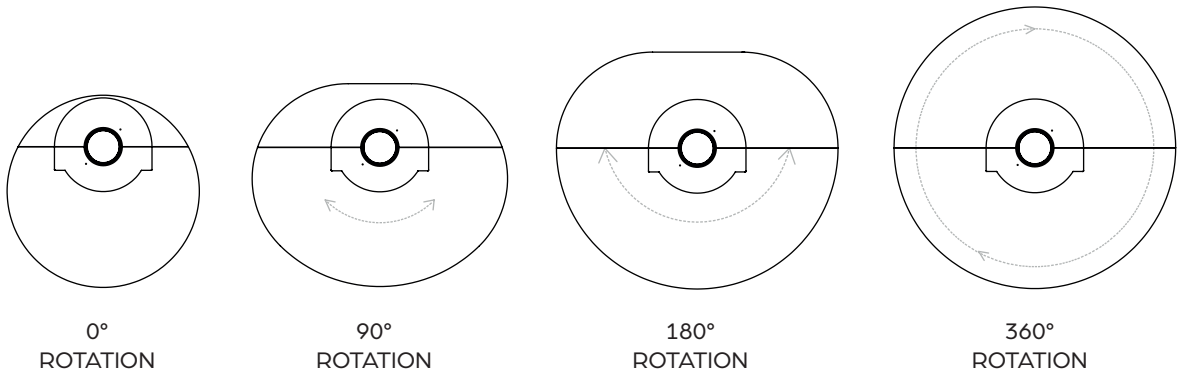

FLOOR PLATE

POSSIBILITY OF 4 OPTIONS

Stûv 30-compact and 30-compact ONE

Rotation	0°	90°	180°	360°
Size	ø 36"	ø 48" x 38 1/2"	ø 52 7/8" x 44 1/2"	ø 52 7/8"

Note: The floor plates have a thickness of 14 GA.

AVAILABLE COLOURS

StûvGrey

StûvBlack