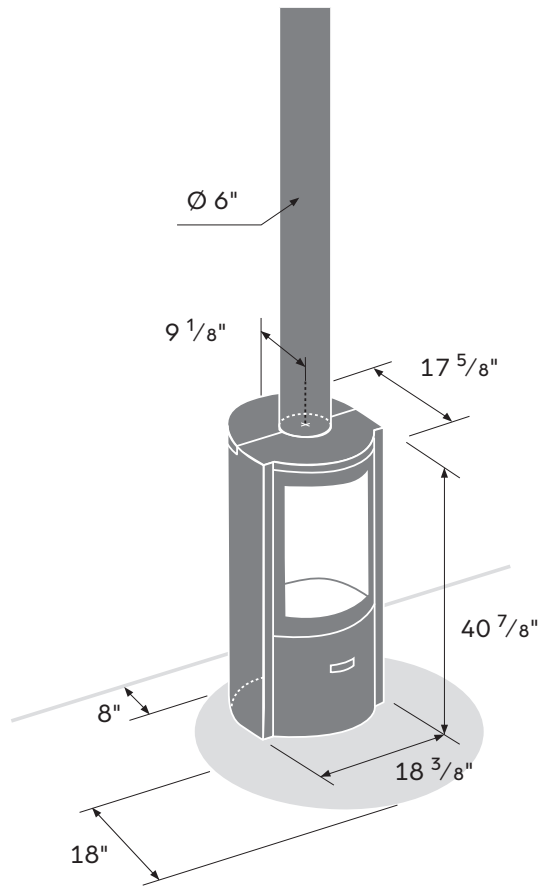

Stûv 30-compact / ONE BLACK

Technical sheet

stûv
AMERICA

ADVANTAGES

- 3 operation modes
  - 360° rotation
  - Ash pan integrated into the base of the unit
  - Easy to light
  - Generates little ash
- Can be connected to outside air
- Low fine particle emission rate
- Suitable for all types of interiors
- Priority of the view of the fire
- Energy saving
- No more firewood recutting
- Easy to clean

Size	30-compact ONE BLACK	30-compact
Max. vertical log length	16"	16"
Max. horizontal log length	10"	10"
Efficiency	74%	74%
Maximum power (BTU)	31 000	31 000
Heating surface area	900 ft²	900 ft²
Firebox size	1.1 ft³	1.1 ft³
Fine particle emissions	1.82 g/h	1.82 g/h
Weight	284 lb	248 lb
Outside air duct	ø 4"	ø 4"
Doors	1 glass door only	standard 3 doors
Revolving base 360°	standard 360°	standard 360°