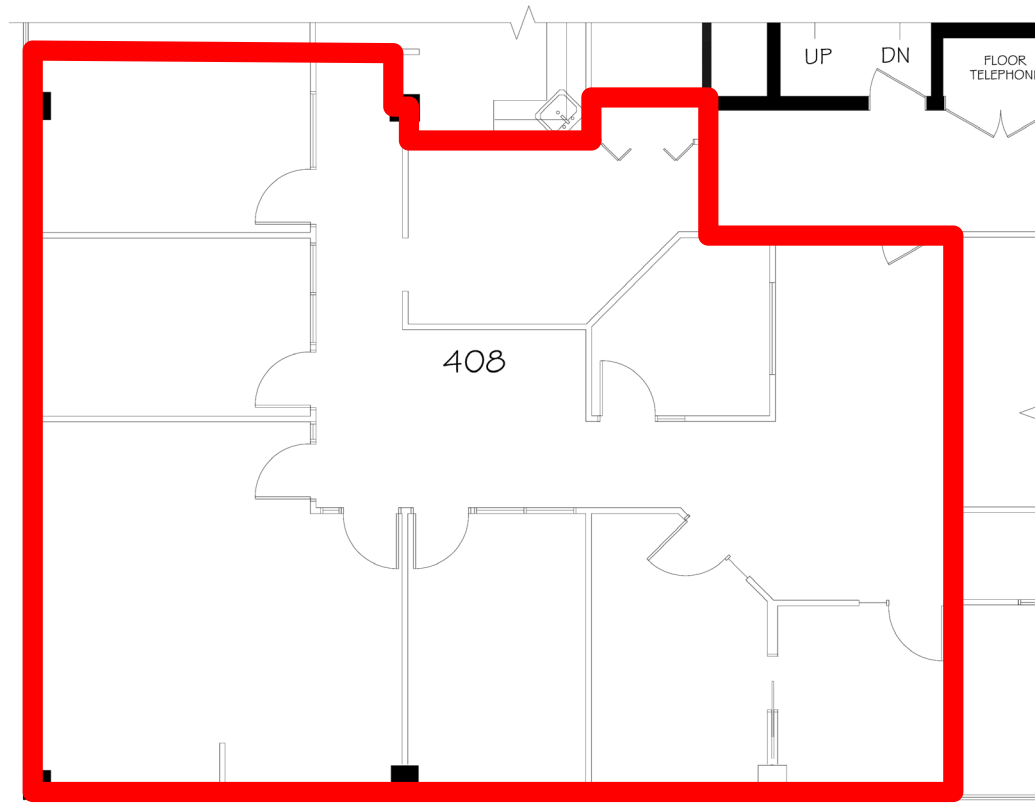

Parallel Centre

1040 7 Avenue S.W., Calgary, AB

Suite 408 - 2,269 sq. ft.

OFFICE

CONTACT US

Sam Nathwani, Leasing Director
403.234.3232
SNathwani@strategicgroup.ca

strategicgroup.ca