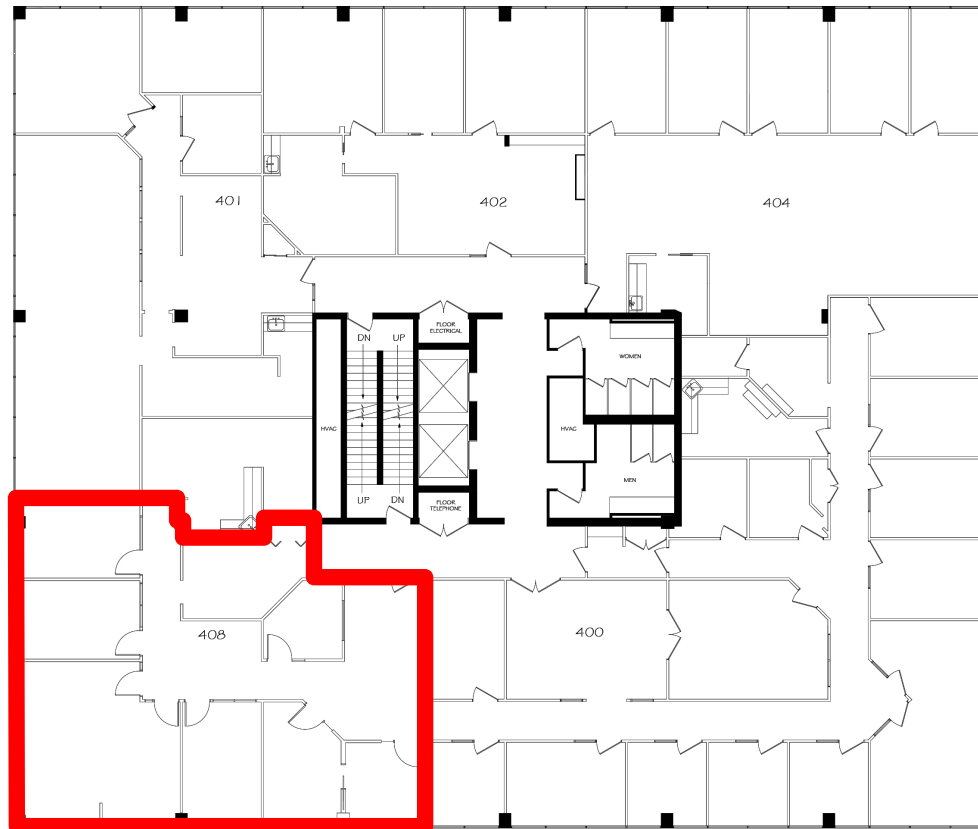

Parallel Centre

1040 7 Avenue S.W., Calgary, AB

Suite 408 - 2,269 sq. ft.

OFFICE

CONTACT US

Sam Nathwani, Leasing Director
403.234.3232
SNathwani@strategicgroup.ca

strategicgroup.ca

Parallel Centre