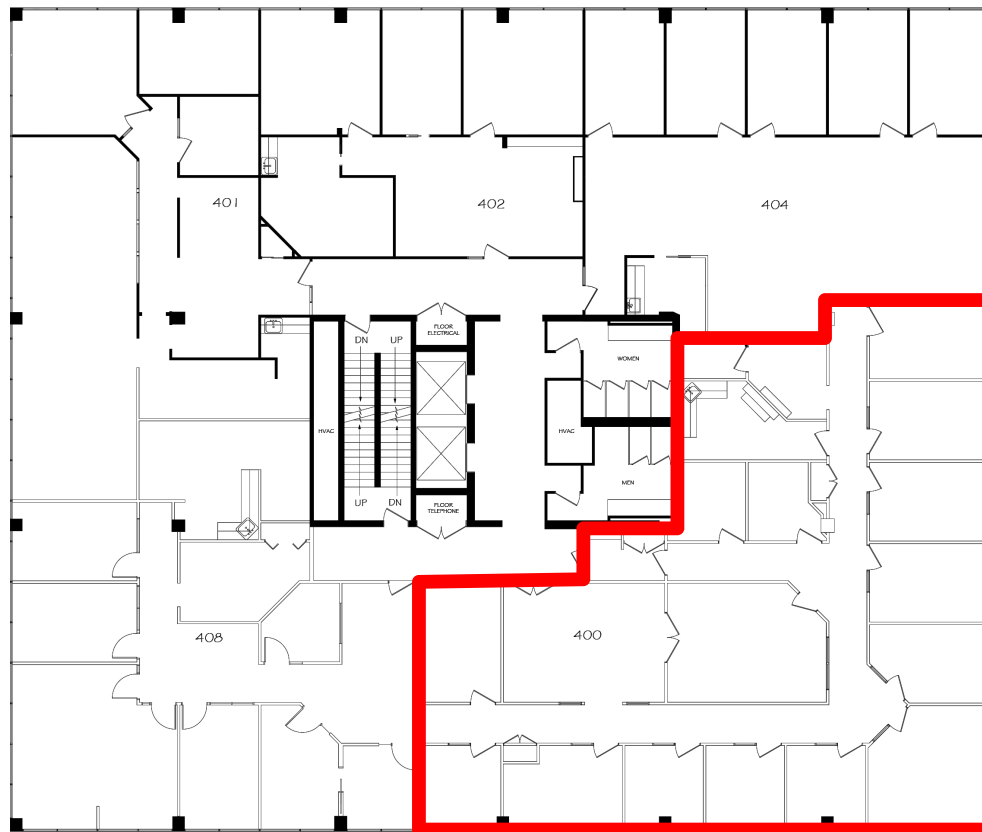

# Parallel Centre

1040 7 Avenue S.W., Calgary, AB

**Suite 400 - 4,236 sq. ft.**

**OFFICE**