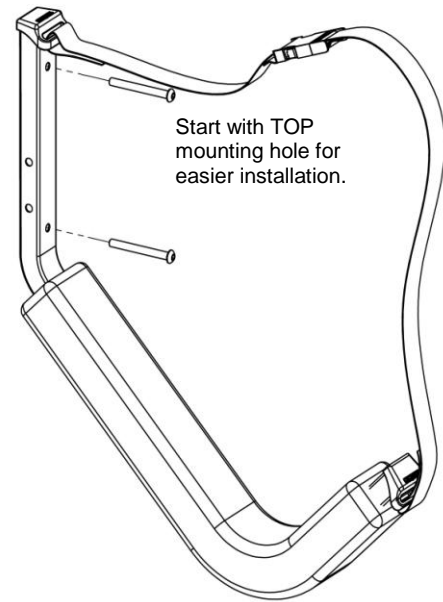

EZ Racks

Patent Pending

SKU 12-9903

Updated October 2011

Suspenz, Inc. Spacing Chart©

Boat Length	Ideal Tower Spacing (40%)	Min/Max spacing for each kayak (35% / 50%)
8'	3' 2"	2' 10" / 4'
8' 6"	3' 5"	3' / 4' 3"
9'	3' 7"	3' 2" / 4' 6"
9' 6"	3' 10"	3' 4" / 4' 9"
10'	4'	3' 6" / 5'
10' 6"	4' 2"	3' 8" / 5' 3"
11'	4' 5"	3' 10" / 5' 6"
11' 6"	4' 7"	4' / 5' 9"
12'	4' 10"	4' 2" / 6'
12' 6"	5'	4' 5" / 6' 3"
13'	5' 2"	4' 7" / 6' 6"
13' 6"	5' 5"	4' 9" / 6' 9"
14'	5' 7"	4' 11" / 7'
14' 6"	5' 10"	5' 1" / 7' 3"
15'	6'	5' 3" / 7' 6"
15' 6"	6' 2"	5' 5" / 7' 9"
16'	6' 5"	5' 7" / 8'
16' 6"	6' 7"	5' 9" / 8' 3"
17'	6' 10"	5' 11" / 8' 6"
17' 6"	7'	6' 2" / 8' 9"
18'	7' 2"	6' 4" / 9'
18' 6"	7' 5"	6' 6" / 9' 3"
19'	7' 7"	6' 8" / 9' 6"
19' 6"	7' 10"	6' 10" / 9' 9"
20'	8'	7' / 10'
20' 6"	8' 2"	7' 2" / 10' 3"
21'	8' 5"	7' 4" / 10' 6"
21' 6"	8' 7"	7' 6" / 10' 9"
22'	8' 10"	7' 8" / 11'
22' 6"	9'	7' 11" / 11' 3"

Item #	Parts List	Qty
1	EZ Rack Arm	2
2	Phillips Head Screw	4

Tools required:

1. Measuring tape
2. Pencil to mark the hole positions
3. Electric drill to set the pilot holes
4. 3/16" Drill bit to set the pilot holes
5. Phillips Head screwdriver
6. Bar of soap

Mounting of Rack:

1. Use the Spacing Chart above as a guideline to determine the distance between each EZ Rack arm.
2. Be sure to mount the EZ Rack into a stud. **Screwing only into drywall is not sufficient and could result in injury to self and kayak.**
3. Pre-drill pilot hole for Phillips Head screw using 3/16" drill bit.
4. Rub soap on the screw threads for ease of installation.
5. Mount each EZ Rack per the drawing above.

Safety Strap Adjustment and Use:

1. After the racks have been attached to the wall, place your boat on the arms.
2. Holds boats up to 100 lbs.
3. Place safety straps over your boat, clip buckles together then pull safety straps to achieve a snug fit.