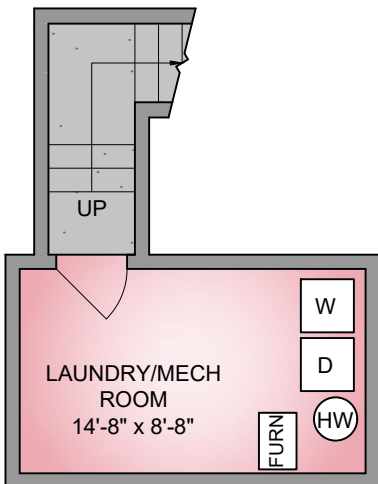

MARITES KLIEM

RE/MAX Little Oak Realty
 604 710 6705
 marites@movingfriendsforward.com

DETACHED SHOP

549 SQ. FT.

7'-5" - 10' CEILING HEIGHT

MAIN FLOOR

1352 SQ. FT.

8' CEILING HEIGHT

LOWER FLOOR

157 SQ. FT.

8' CEILING HEIGHT

NORTH

33854 VICTORY BLVD., ABBOTSFORD MARCH 02, 2022				
PREPARED FOR THE EXCLUSIVE USE OF MARITES KLIEM. PLANS MAY NOT BE 100% ACCURATE; IF CRITICAL, BUYER TO VERIFY.				
FLOOR	AREA (SQ. FT.)			
	FINISHED	UNFINISHED	DETACHED SHOP	DECK / PATIO
LOWER	0	157	0	0
MAIN	1352	0	549	536
TOTAL	1352	157	594	536