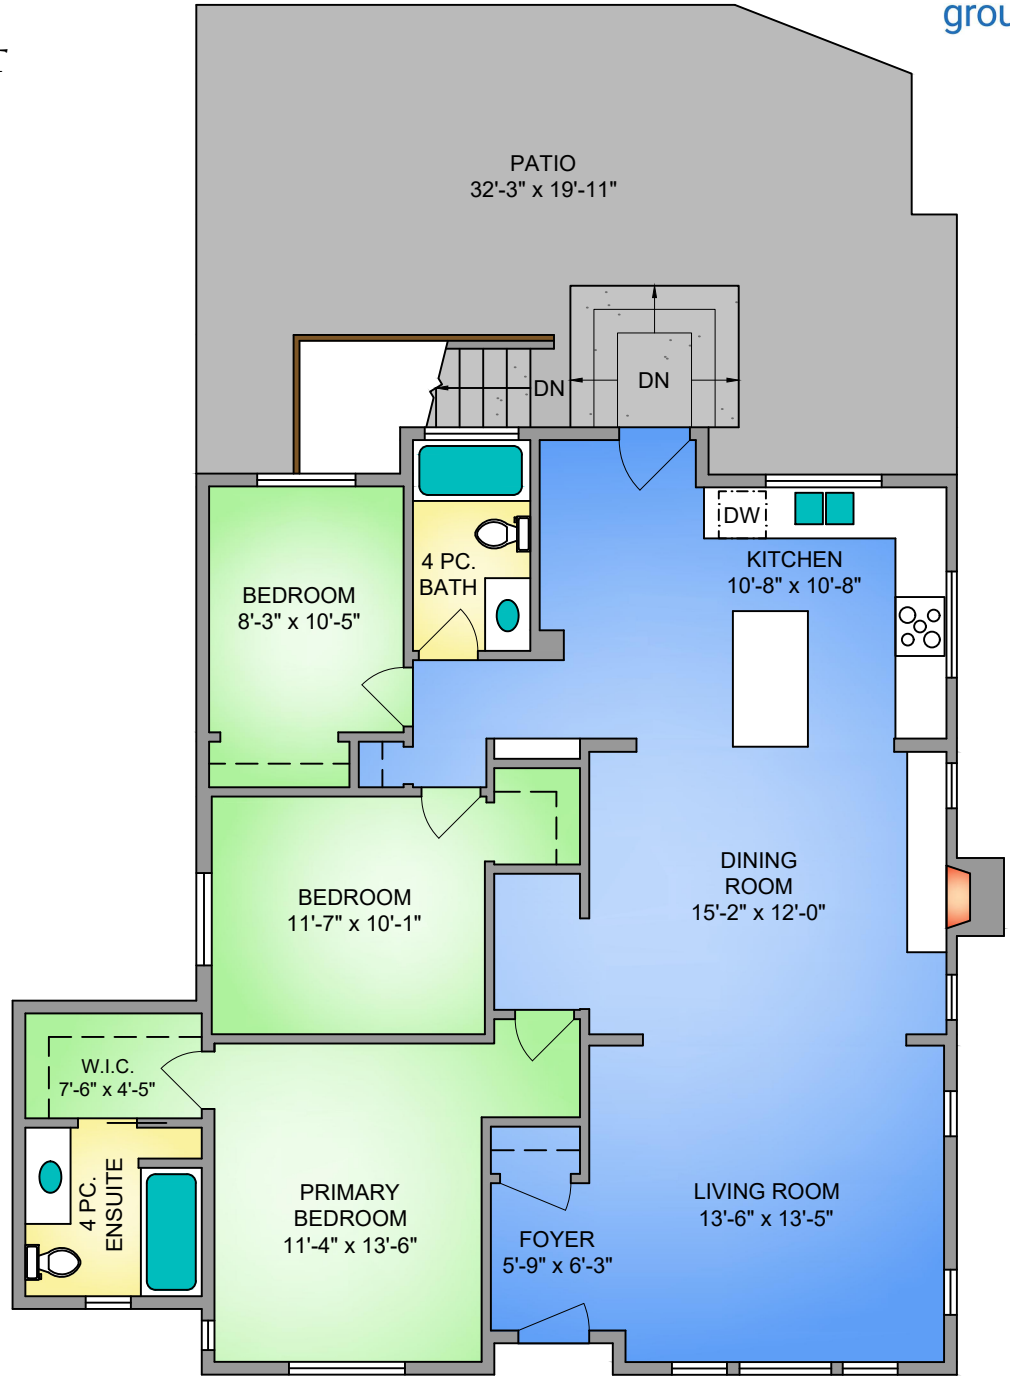

MARITES KLIEM

RE/MAX Little Oak Realty
 604 710 6705
 marites@movingfriendsforward.com

DETACHED SHOP

549 SQ. FT.

7'-5" - 10' CEILING HEIGHT

MAIN FLOOR

1352 SQ. FT.

8' CEILING HEIGHT

LOWER FLOOR

157 SQ. FT.

8' CEILING HEIGHT

NORTH

33854 VICTORY BLVD., ABBOTSFORD MARCH 02, 2022				
PREPARED FOR THE EXCLUSIVE USE OF MARITES KLIEM. PLANS MAY NOT BE 100% ACCURATE; IF CRITICAL, BUYER TO VERIFY.				
FLOOR	AREA (SQ. FT.)			
	FINISHED	UNFINISHED	DETACHED SHOP	DECK / PATIO
LOWER	0	157	0	0
MAIN	1352	0	549	536
TOTAL	1352	157	594	536