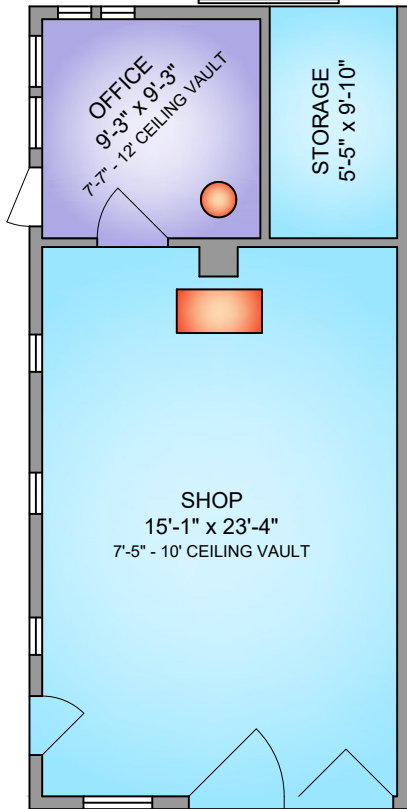

MARITES KLIEM

RE/MAX Little Oak Realty
 604 710 6705
 marites@movingfriendsforward.com

DETACHED SHOP

549 SQ. FT.

7'-5" - 10' CEILING HEIGHT

MAIN FLOOR

1352 SQ. FT.

8' CEILING HEIGHT

LOWER FLOOR

157 SQ. FT.

8' CEILING HEIGHT

NORTH

33854 VICTORY BLVD., ABBOTSFORD MARCH 02, 2022				
PREPARED FOR THE EXCLUSIVE USE OF MARITES KLIEM. PLANS MAY NOT BE 100% ACCURATE; IF CRITICAL, BUYER TO VERIFY.				
FLOOR	AREA (SQ. FT.)			
	FINISHED	UNFINISHED	DETACHED SHOP	DECK / PATIO
LOWER	0	157	0	0
MAIN	1352	0	549	536
TOTAL	1352	157	594	536