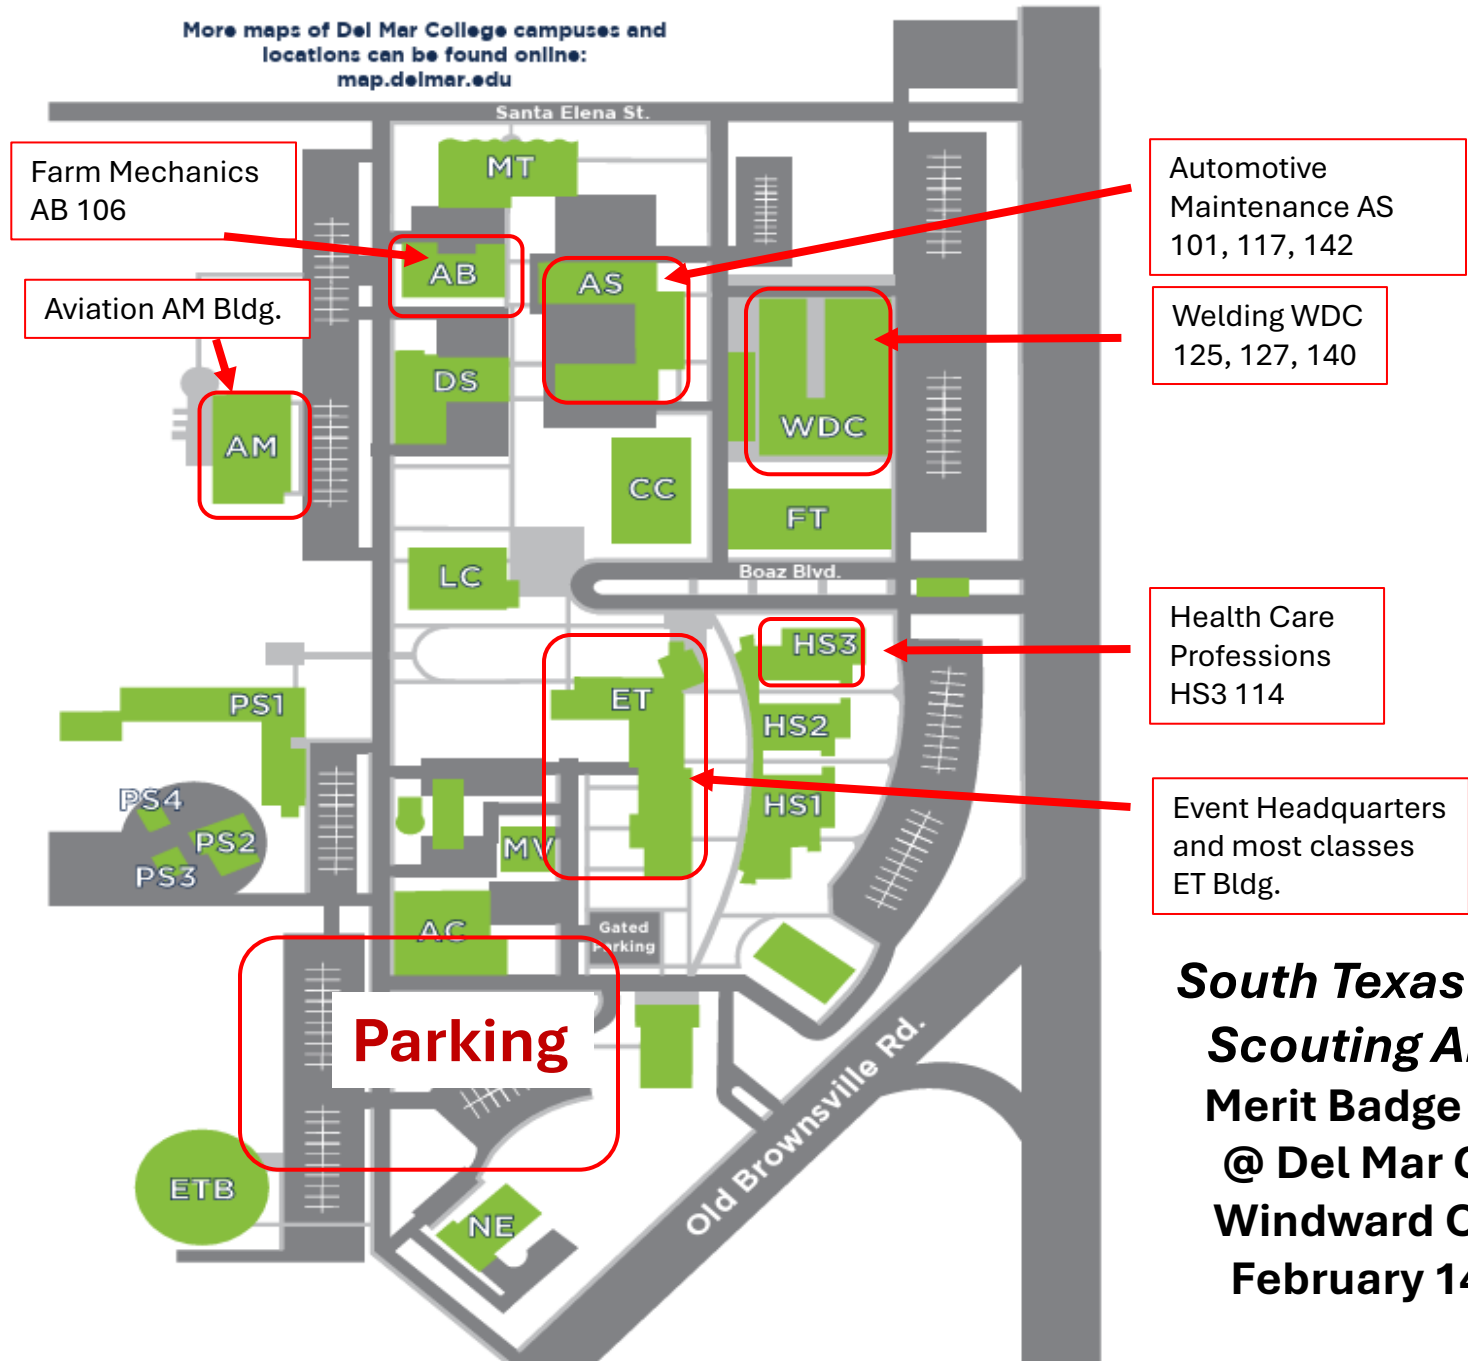

DMC DEL MAR COLLEGE
Windward Campus

4101 Old Brownsville Rd.
 Corpus Christi, TX 78405

- AB** Auto Body Applied Technology
- AC** Air Conditioning Technology
- AM** Aviation Maintenance Technology
- AS** Automotive Shop
- CC** Coleman Student Center
- DS** Diesel Technology
- ET** Emerging Technology
- ETB** Emergency Training Building
- FT** Flato Technology
- HS1** Health Sciences 1 (south)
- HS2** Health Sciences 2 (center)
- HS3** Health Sciences 3 (north)
- LC** Barth Learning Resources Center
- MT** Metals Technology
- MV** Maintenance Building
- NE** Nutrition Education and Service Center
- PS1** Public Safety Classroom and Laboratory
- PS2** Public Safety Annex
- PS3** Public Safety Burn Tower
- PS4** Public Safety Simulated Residence
- WDC** Workforce Development Center

More maps of Del Mar College campuses and locations can be found online:
map.delmar.edu

**South Texas Council
 Scouting America
 Merit Badge College
 @ Del Mar College
 Windward Campus
 February 14, 2026**