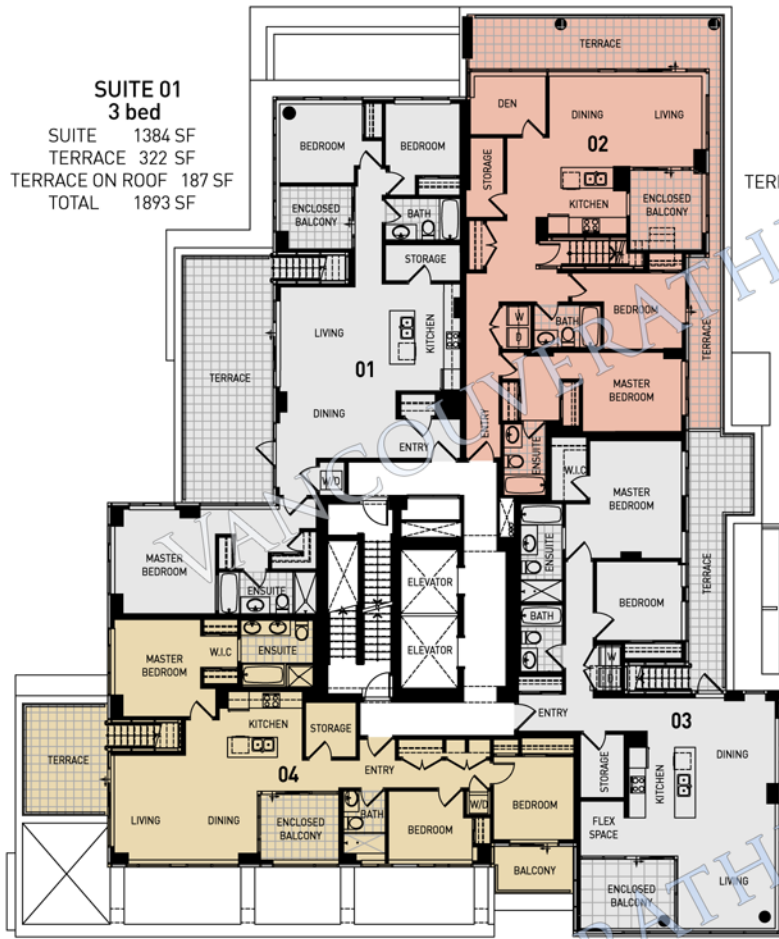

Penthouse Level 11

SUITE 01
3 bed
SUITE 1384 SF
TERRACE 322 SF
TERRACE ON ROOF 187 SF
TOTAL 1893 SF

SUITE 02
2 bed + den
SUITE 1280 SF
TERRACE 335 SF
TERRACE ON ROOF 256 SF
TOTAL 1871 SF

SUITE 04
3 bed
SUITE 1240 SF
BALCONY 57 SF
TERRACE 131 SF
TERRACE ON ROOF 178 SF
TOTAL 1606 SF

SUITE 03
2 bed
SUITE 1366 SF
TERRACE 170 SF
TERRACE ON ROOF 236 SF
TOTAL 1772 SF

TERRACE FOR SUITE 04 BELOW

TERRACE FOR SUITE 03 BELOW