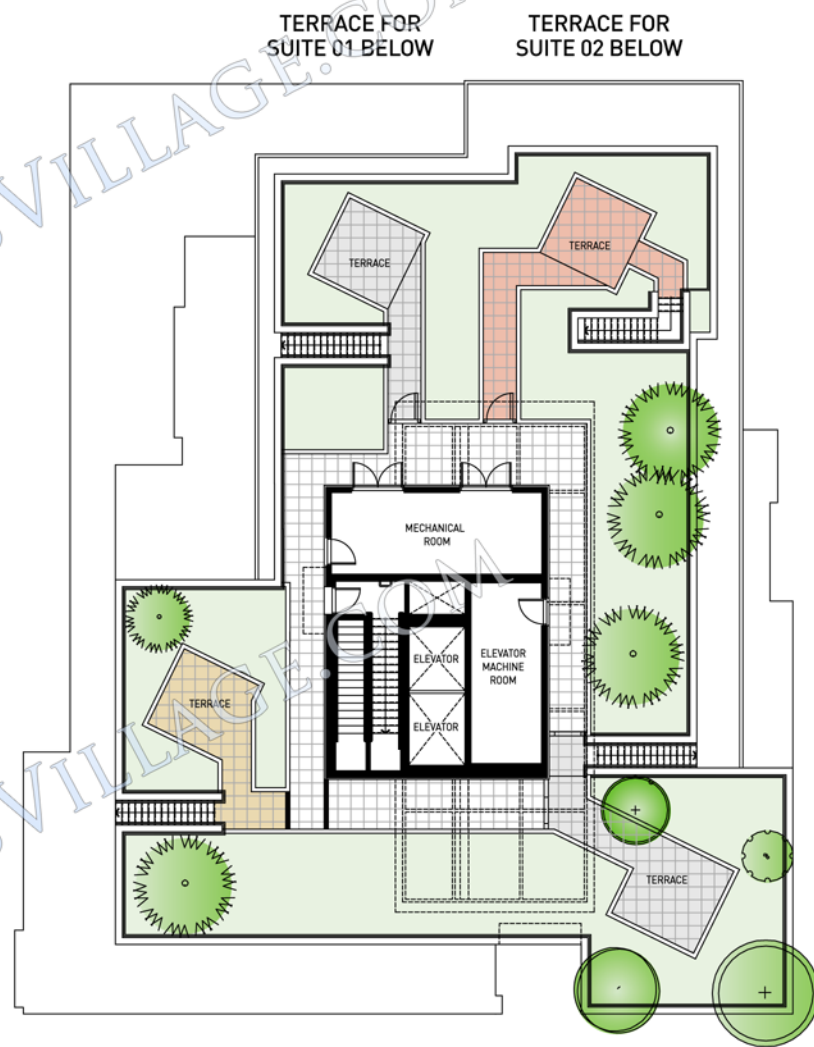

Penthouse Level 11

SUITE 01
3 bed
SUITE 1384 SF
TERRACE 322 SF
TERRACE ON ROOF 187 SF
TOTAL 1893 SF

SUITE 02
2 bed + den
SUITE 1280 SF
TERRACE 335 SF
TERRACE ON ROOF 256 SF
TOTAL 1871 SF

SUITE 04
3 bed
SUITE 1240 SF
BALCONY 57 SF
TERRACE 131 SF
TERRACE ON ROOF 178 SF
TOTAL 1606 SF

SUITE 03
2 bed
SUITE 1366 SF
TERRACE 170 SF
TERRACE ON ROOF 236 SF
TOTAL 1772 SF

TERRACE FOR SUITE 04 BELOW

TERRACE FOR SUITE 03 BELOW