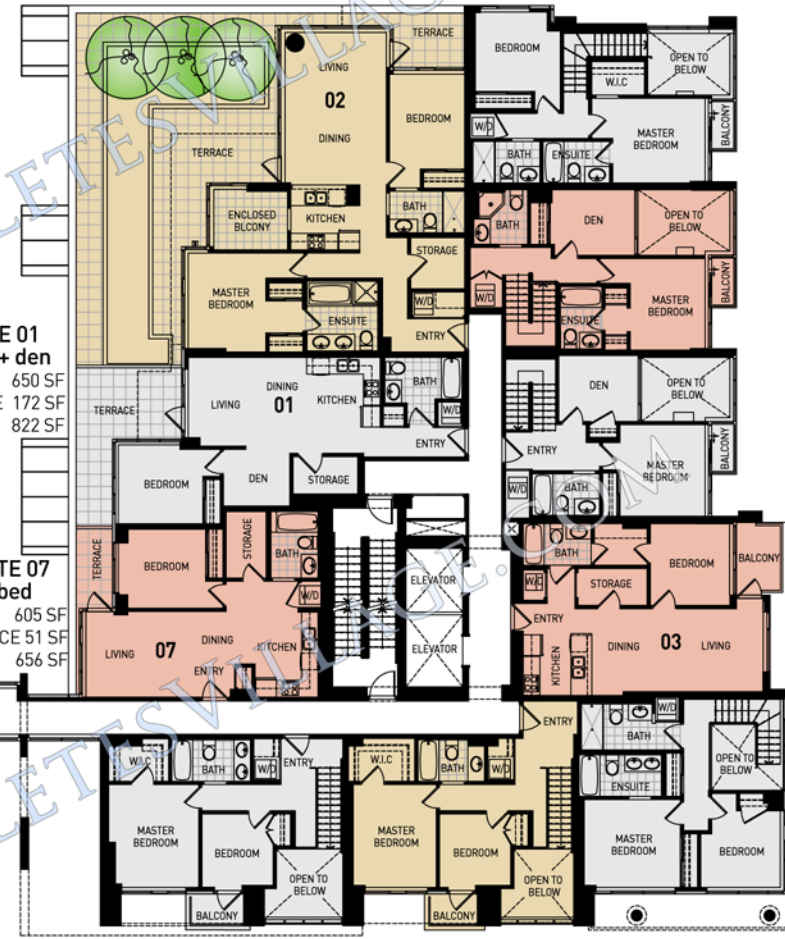

Level 2

SUITE 02 2 bed

SUITE 1062 SF
TERRACE 360 SF
TOTAL 1422 SF

SUITE 04 1 bed

SUITE 656 SF
BALCONY 43 SF
TOTAL 699 SF

SUITE 05 1 bed

SUITE 647 SF
BALCONY 45 SF
TOTAL 692 SF

SUITE 06 1 bed

SUITE 666 SF
BALCONY 45 SF
TOTAL 711 SF

SUITE 01 1 bed + den

SUITE 650 SF
TERRACE 172 SF
TOTAL 822 SF

SUITE 07 1 bed

SUITE 605 SF
TERRACE 51 SF
TOTAL 656 SF

SUITE 03 1 bed

SUITE 605 SF
BALCONY 41 SF
TOTAL 646 SF

TOWNHOMES UPPER FLOORS AT BOTTOM

TOWNHOMES UPPER FLOORS AT BOTTOM