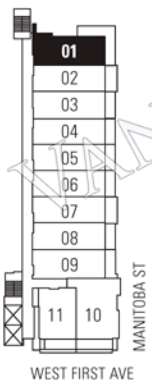

MILLENNIUM WATER

A GREEN WATERFRONT COMMUNITY

PLAN B

123 WEST FIRST AVE

1 BEDROOM + FLEX
631 - 632 SF LIVING
198 SF BALCONY

- 1 Miele gas cooktop with Miele hood
- 2 Miele refrigerator
- 3 Miele wall oven and Panasonic built-in microwave
- 4 Miele dishwasher
- 5 Eggersmann of Germany eco-wood cabinetry

6TH FLOOR

ALSO AVAILABLE ON FLOORS 4,5,7

Fireplace and washer/dryer are optional items. Dimensions, sizes, areas, specifications, layouts and materials are approximate only and subject to change without notice. Floorplates will vary between floors and appliance brands and sizes are subject to change. Please see a sales representative for more details. E.&O.E.