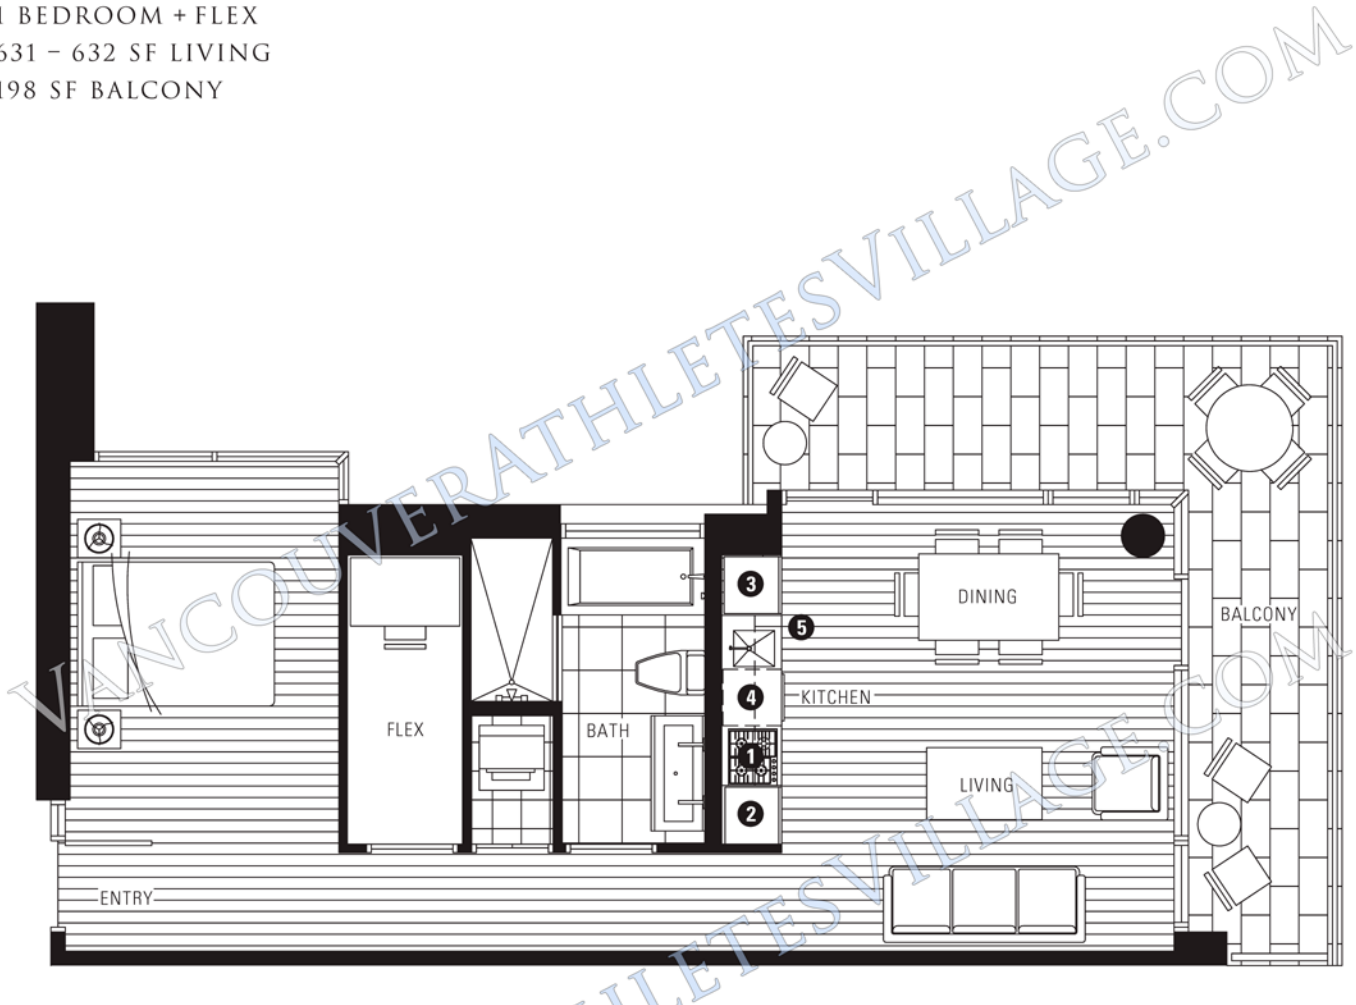

MILLENNIUM WATER

A GREEN WATERFRONT COMMUNITY

PLAN B

123 WEST FIRST AVE

1 BEDROOM + FLEX
631 - 632 SF LIVING
198 SF BALCONY

- 1 Miele gas cooktop with Miele hood
- 2 Miele refrigerator
- 3 Miele wall oven and Panasonic built-in microwave
- 4 Miele dishwasher
- 5 Eggersmann of Germany eco-wood cabinetry

6TH FLOOR

ALSO AVAILABLE ON FLOORS 4,5,7

Fireplace and washer/dryer are optional items. Dimensions, sizes, areas, specifications, layouts and materials are approximate only and subject to change without notice. Floorplates will vary between floors and appliance brands and sizes are subject to change. Please see a sales representative for more details. E.&O.E.