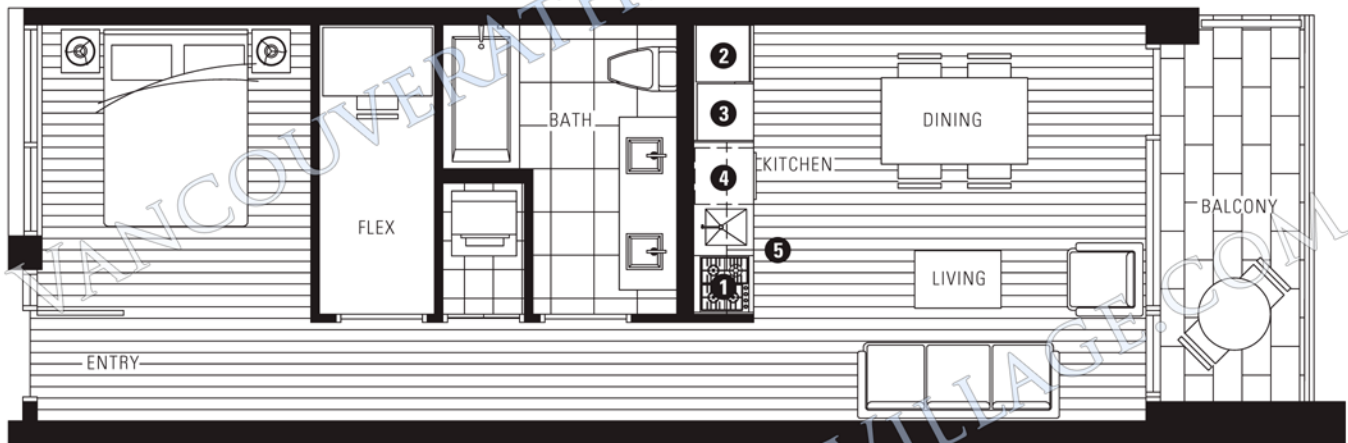

## PLAN A2

123 WEST FIRST AVE

1 BEDROOM + FLEX  
582 - 620 SF LIVING  
72 - 77 SF BALCONY

- 1 Miele gas cooktop with Miele hood
- 2 Miele refrigerator
- 3 Miele wall oven and Panasonic built-in microwave
- 4 Miele dishwasher
- 5 Eggersmann of Germany eco-wood cabinetry

### 6TH FLOOR

ALSO AVAILABLE ON  
FLOORS 3,4,5,7

Fireplace and washer/dryer are optional items. Dimensions, sizes, areas, specifications, layouts and materials are approximate only and subject to change without notice. Floorplates will vary between floors and appliance brands and sizes are subject to change. Please see a sales representative for more details. E.&O.E.