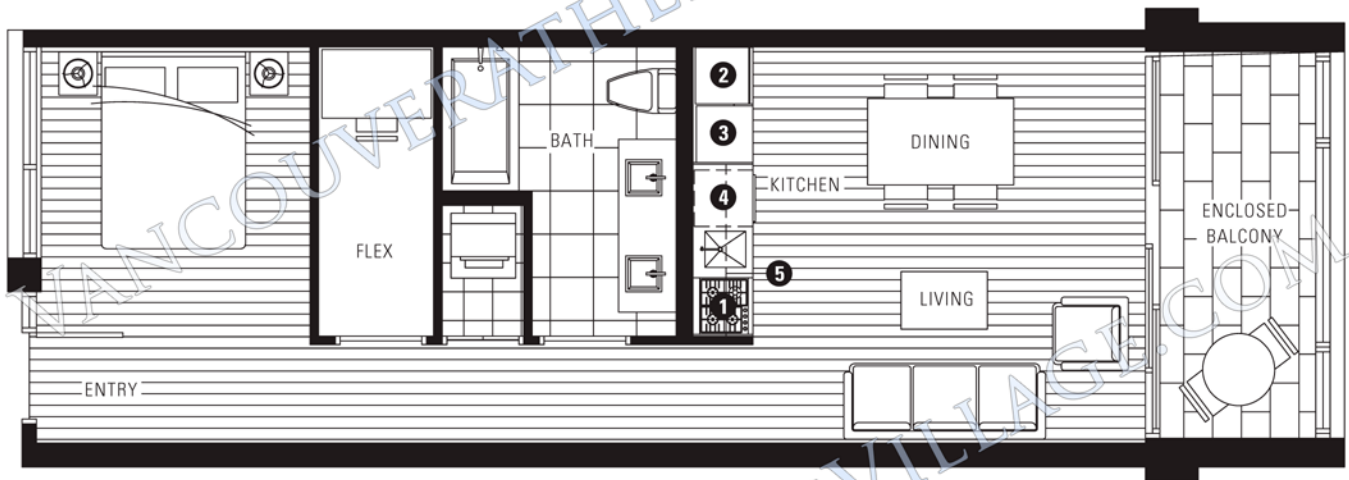

MILLENNIUM WATER

A GREEN WATERFRONT COMMUNITY

PLAN A1

1 BEDROOM + FLEX + EB
659 SF LIVING

123 WEST FIRST AVE

WEST FIRST AVE

NORTH

6TH FLOOR