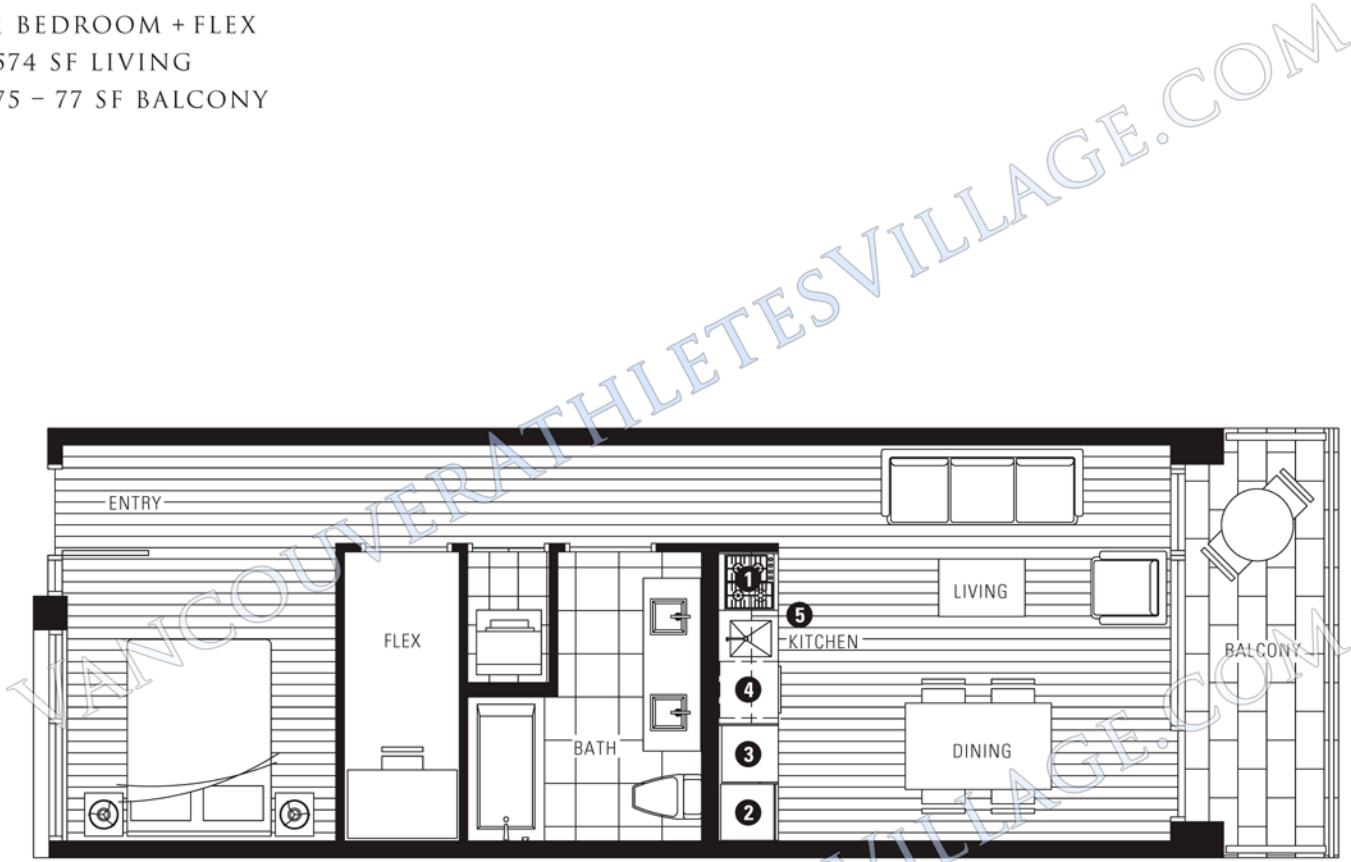

## PLAN A

1 BEDROOM + FLEX  
574 SF LIVING  
75 - 77 SF BALCONY

123 WEST FIRST AVE

- 1 Miele gas cooktop with Miele hood
- 2 Miele refrigerator
- 3 Miele wall oven and Panasonic built-in microwave
- 4 Miele dishwasher
- 5 Eggersmann of Germany eco-wood cabinetry

### 7TH FLOOR

ALSO AVAILABLE ON FLOORS 3,4,5,6

Fireplace and washer/dryer are optional items. Dimensions, sizes, areas, specifications, layouts and materials are approximate only and subject to change without notice. Floorplates will vary between floors and appliance brands and sizes are subject to change. Please see a sales representative for more details. E.&O.E.