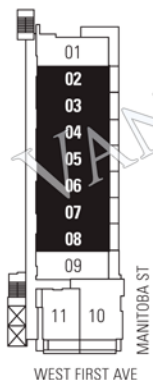

## PLAN A

1 BEDROOM + FLEX  
574 SF LIVING  
75 - 77 SF BALCONY

123 WEST FIRST AVE

- 1 Miele gas cooktop with Miele hood
- 2 Miele refrigerator
- 3 Miele wall oven and Panasonic built-in microwave
- 4 Miele dishwasher
- 5 Eggersmann of Germany eco-wood cabinetry